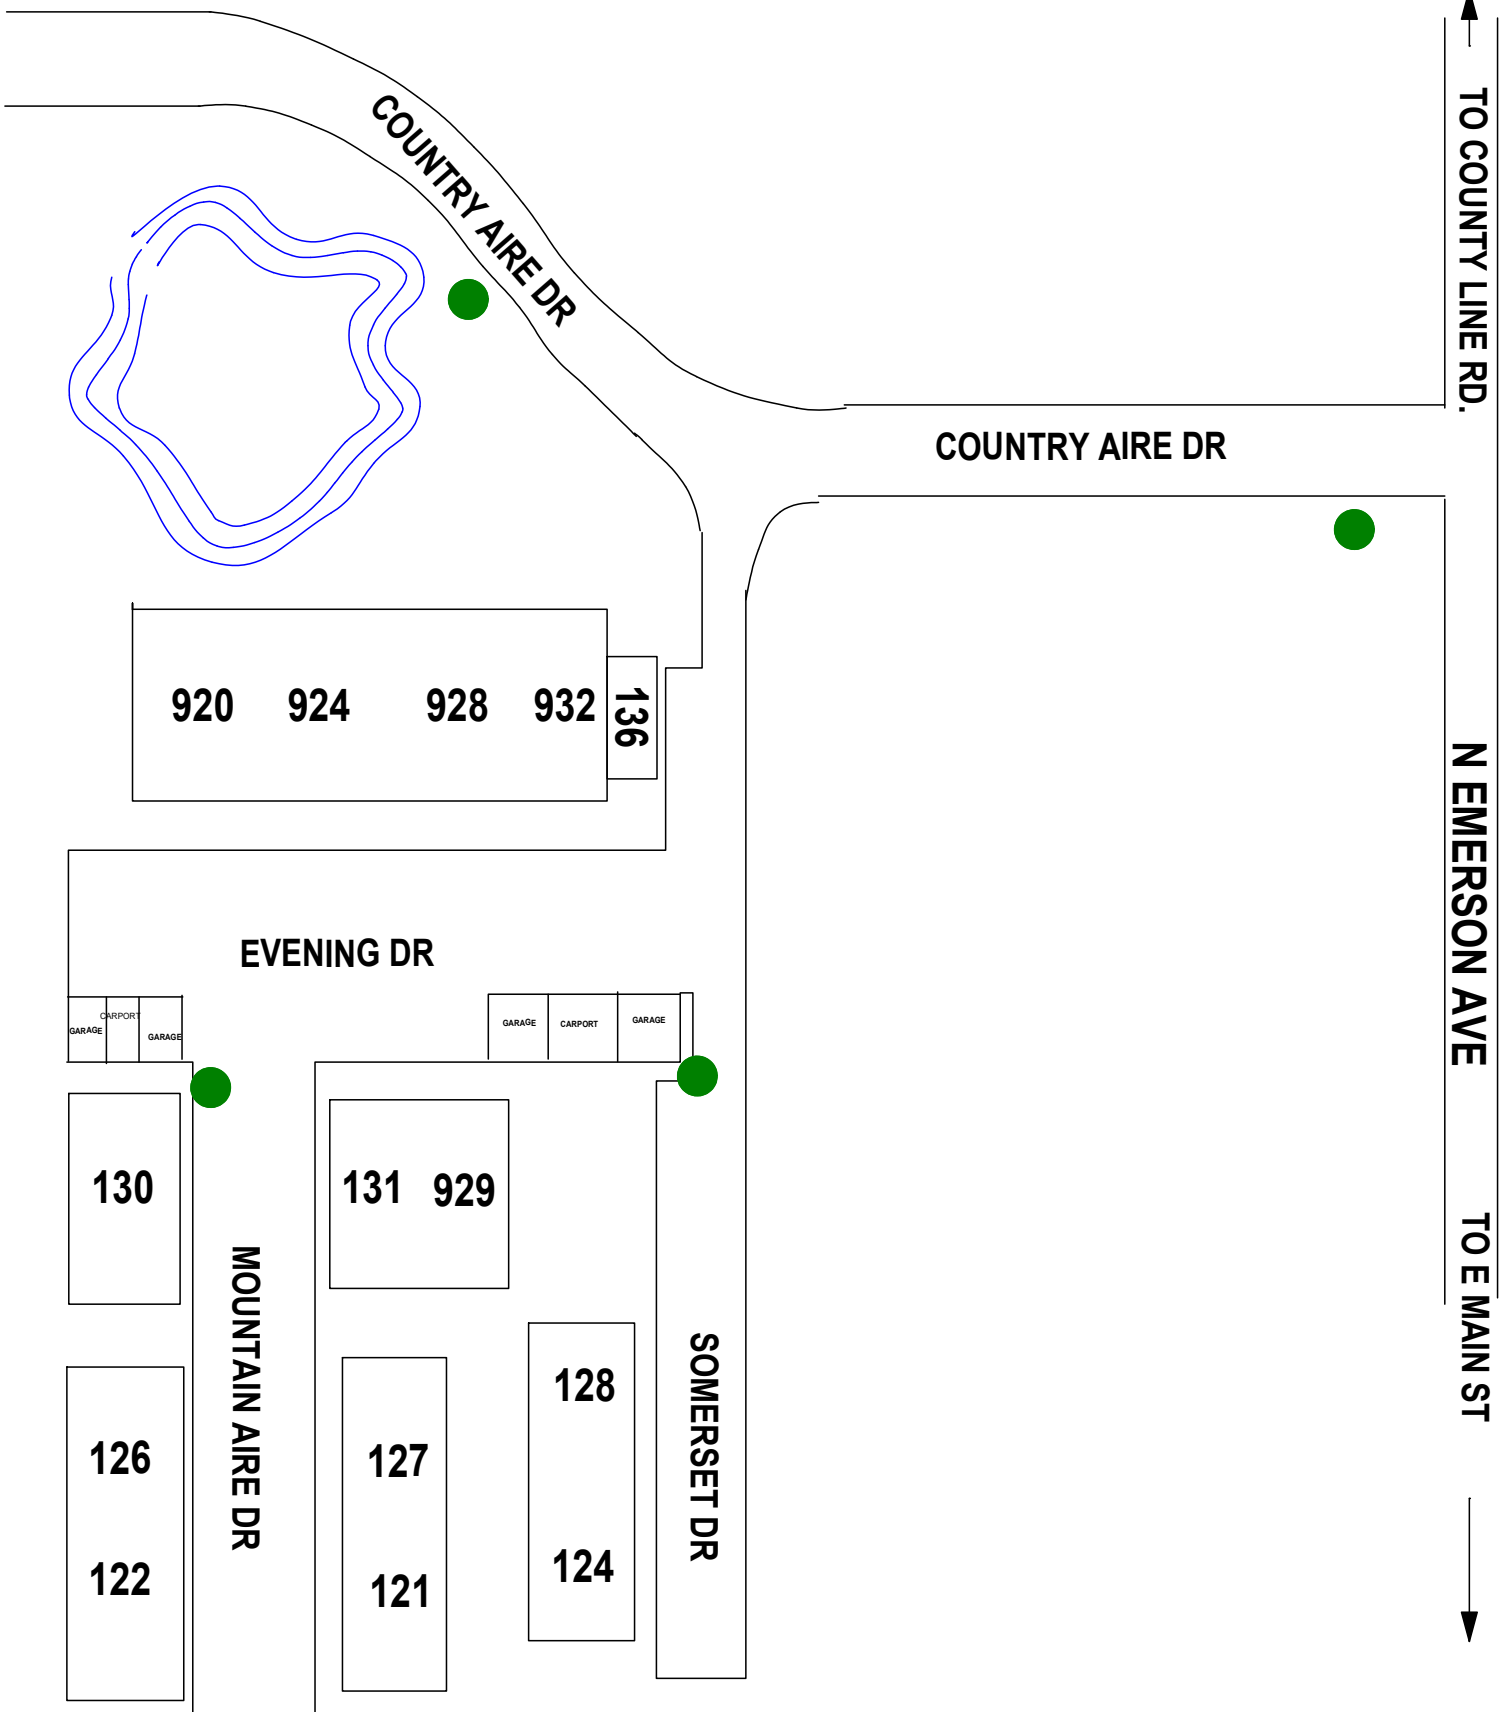

GREENWOOD FIRE DEPARTMENT

SOMERSET PLACE

W

Updated 2.25.2016

↑ TO COUNTY LINE RD.

N EMERSON AVE TO E MAIN ST

↓