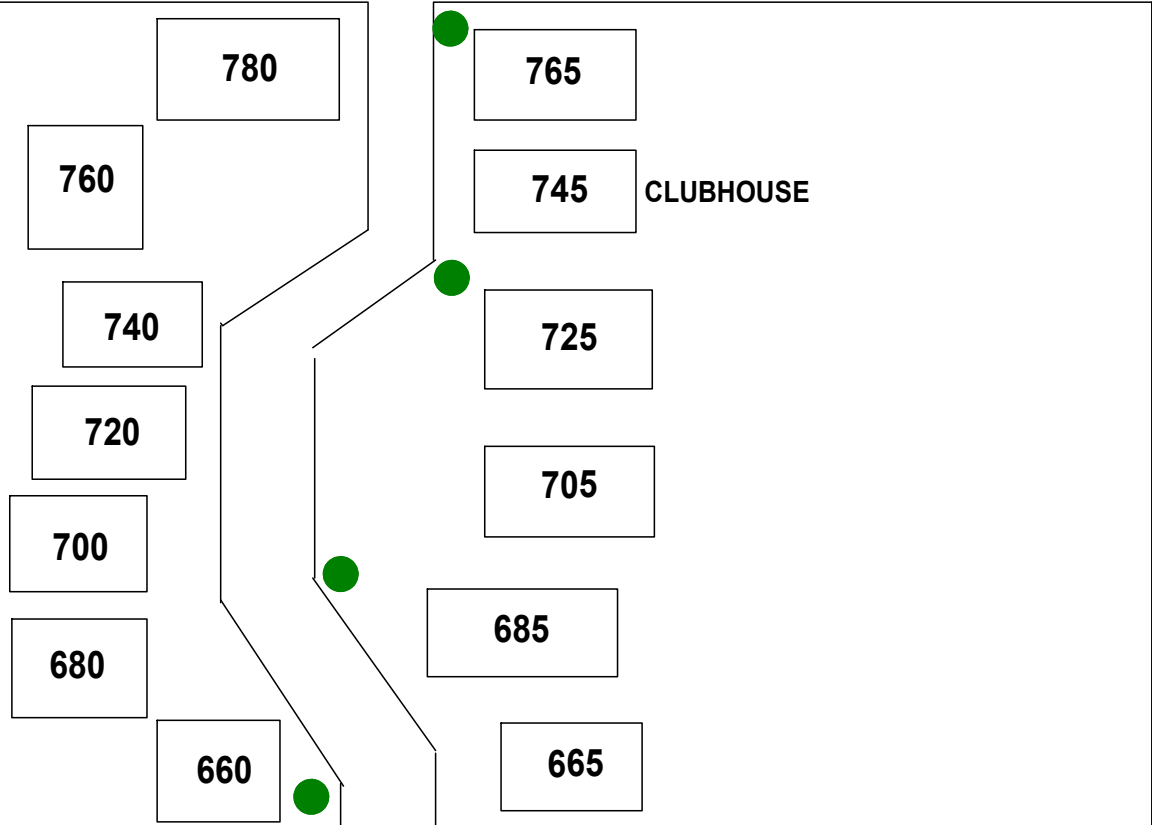

GREENWOOD FIRE DEPARTMENT

R

AUBURN PLACE WOODALE VILLAGE*VICKSBURG

Updated 2.26.2016

← TO 135

FRY RD

N US 31

CARR ST

N US 31

MEADOW DR