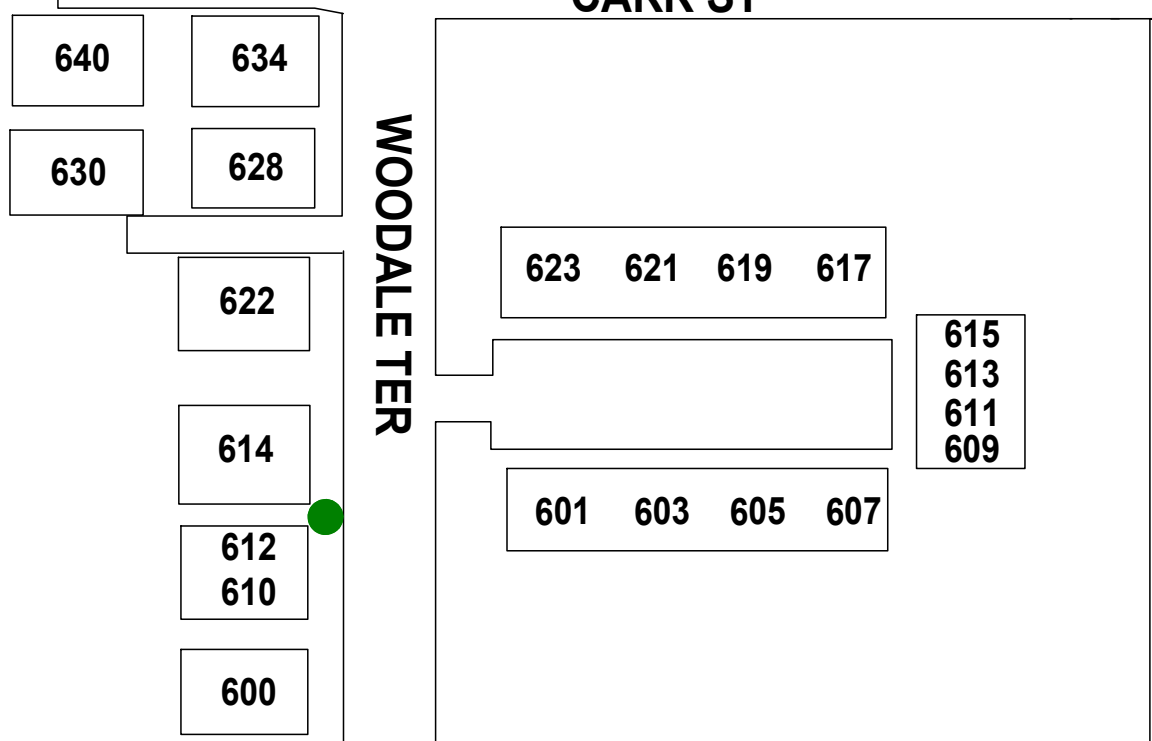

GREENWOOD FIRE DEPARTMENT

R

AUBURN PLACE WOODALE VILLAGE*VICKSBURG

Updated 2.26.2016

← TO 135

FRY RD

N US 31

CARR ST

N US 31

MEADOW DR