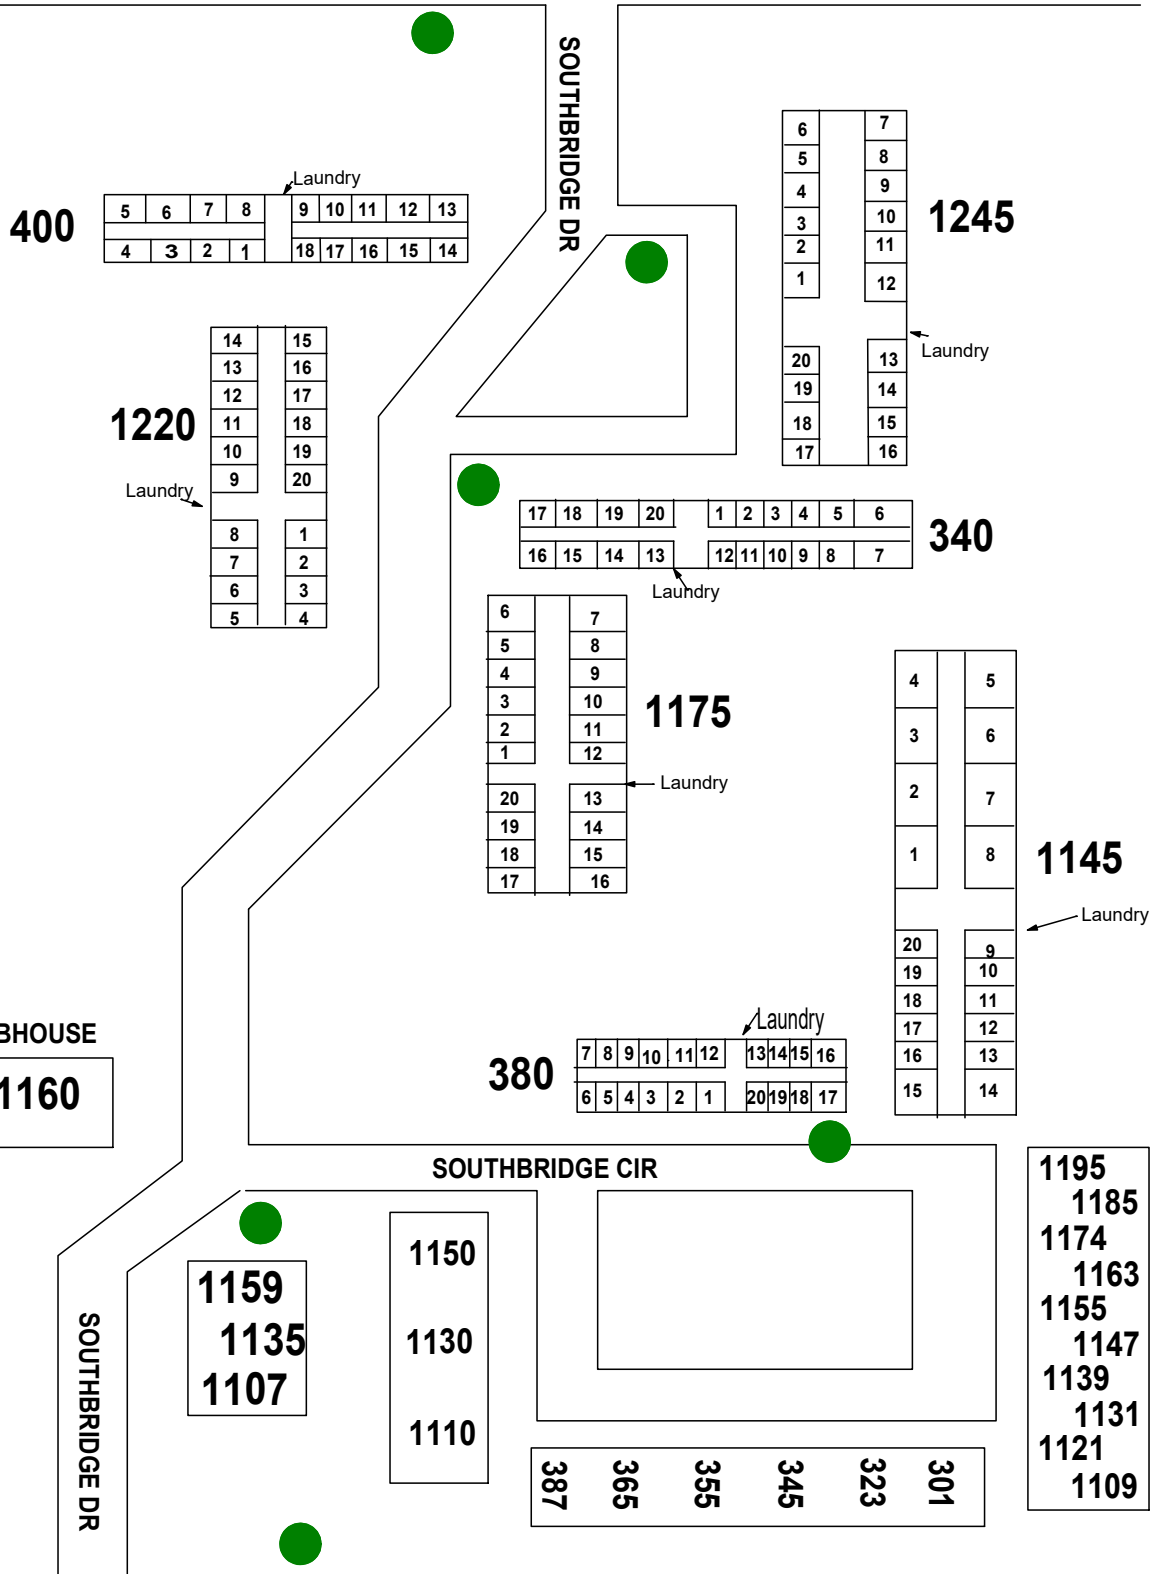

GREENWOOD FIRE DEPARTMENT CAMBRIDGE SQUARE

C

Updated 9.10.2014

← TO MADISON AVE **W COUNTY LINE RD** TO MERIDIAN ST →

← TO MADISON AVE **PLEASANT RUN DR**