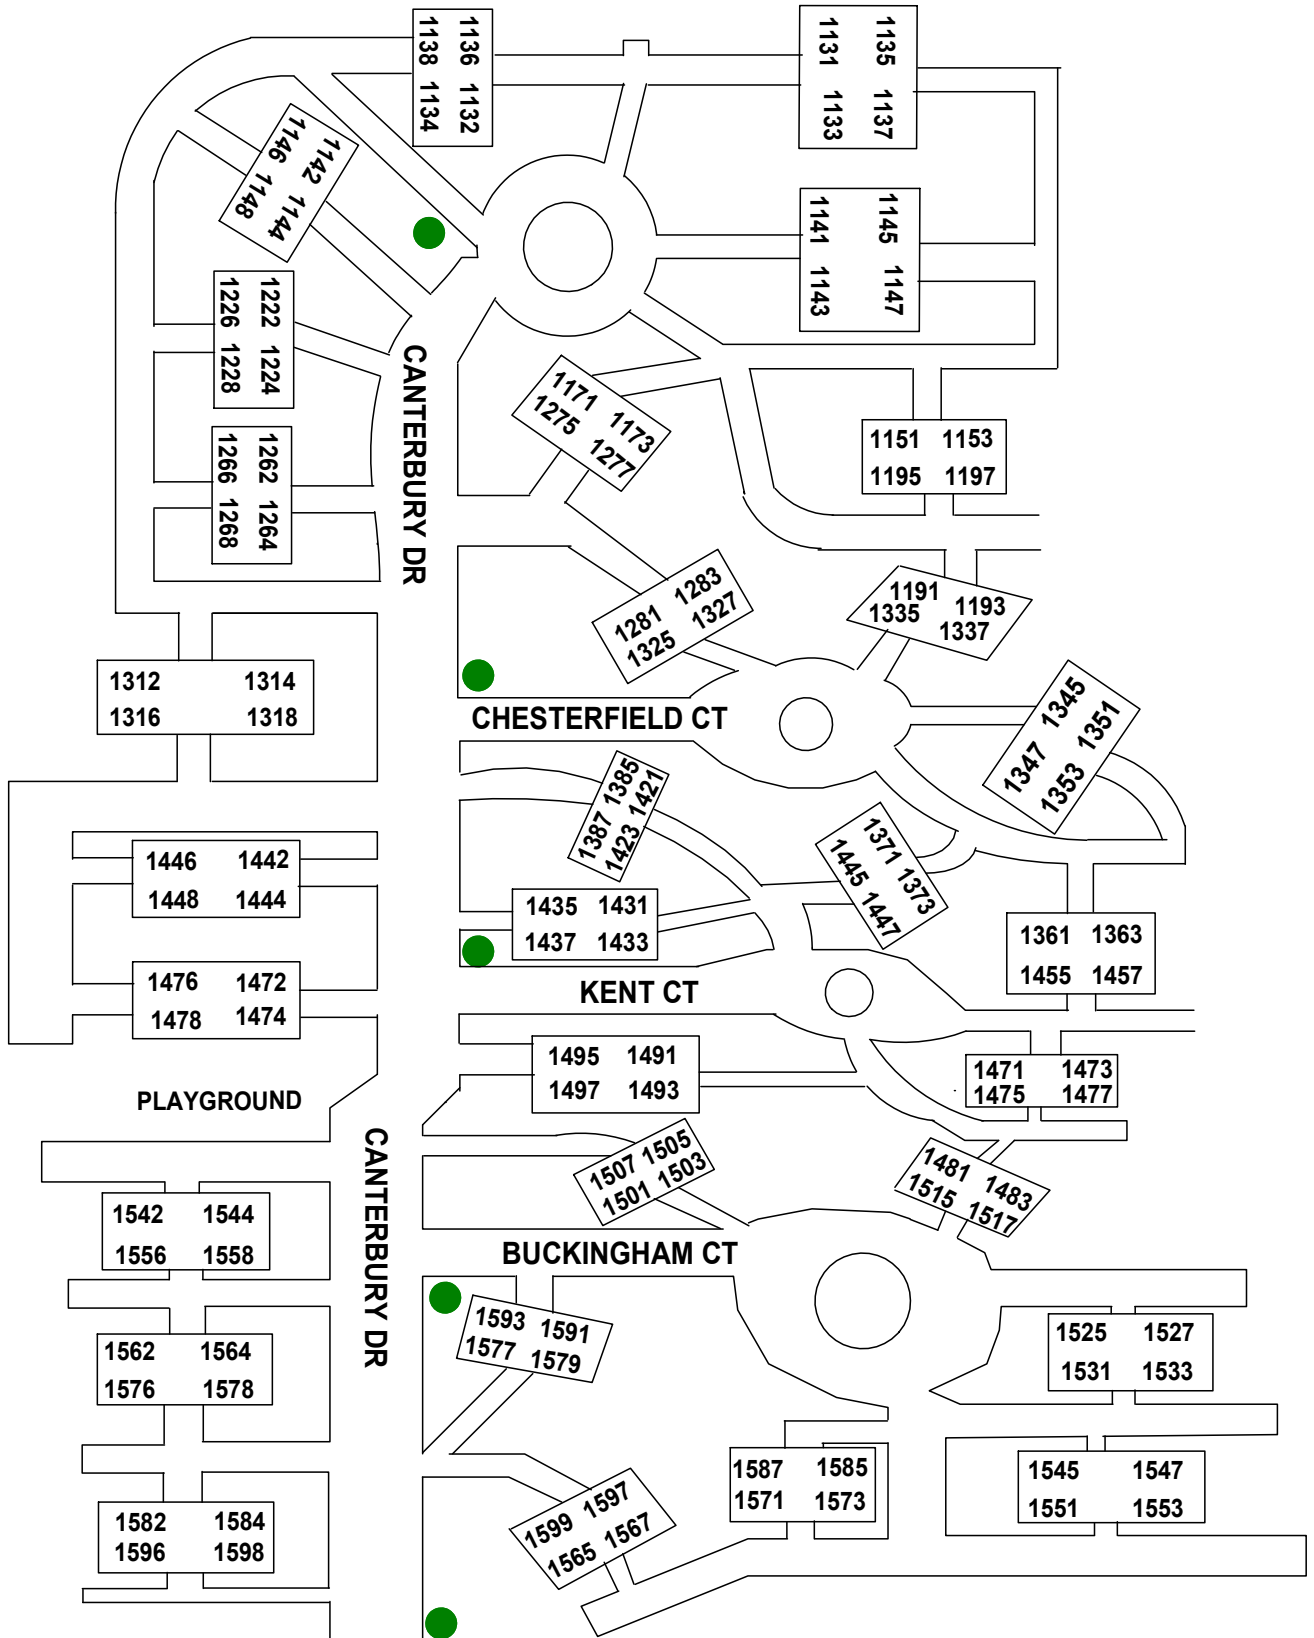

GREENWOOD FIRE DEPARTMENT

YORKTOWN CONDOS

Z

Updated 1.12.2015

← TO AVERITT RD

W STOP 18 RD

TO US 31 →