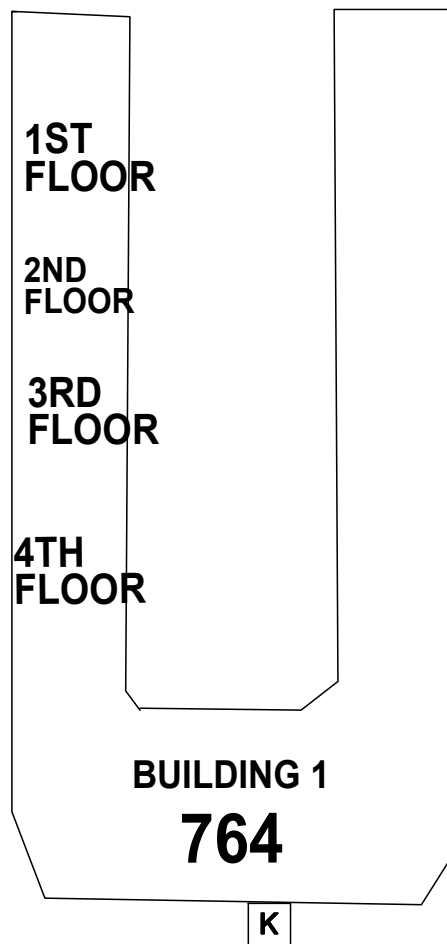

GREENWOOD FIRE DEPARTMENT THE VERGE

G1

702 AND 764 GREENWOOD SPRINGS DR

UPDATED 10.23.2020

← GARAGE

← GATE WITH
KNOX ACCESS
AND SIREN BOX

GREENWOOD SPRINGS BLVD

← GARAGE

FOR BOTH BUILDINGS →

← GATE WITH
KNOX ACCESS
AND SIREN BOX →

GREENWOOD SPRINGS DR