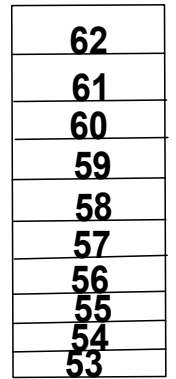

GREENWOOD FIRE DEPARTMENT THE VERGE

G1

702 AND 764 GREENWOOD SPRINGS DR

UPDATED 10.23.2020

← GARAGE

← GATE WITH
KNOX ACCESS
AND SIREN BOX

GREENWOOD SPRINGS BLVD

← GARAGE