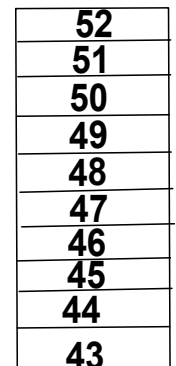

GREENWOOD FIRE DEPARTMENT THE VERGE

G1

702 AND 764 GREENWOOD SPRINGS DR

UPDATED 10.23.2020

← GARAGE

← GATE WITH
KNOX ACCESS
AND SIREN BOX

GREENWOOD SPRINGS BLVD

← GARAGE