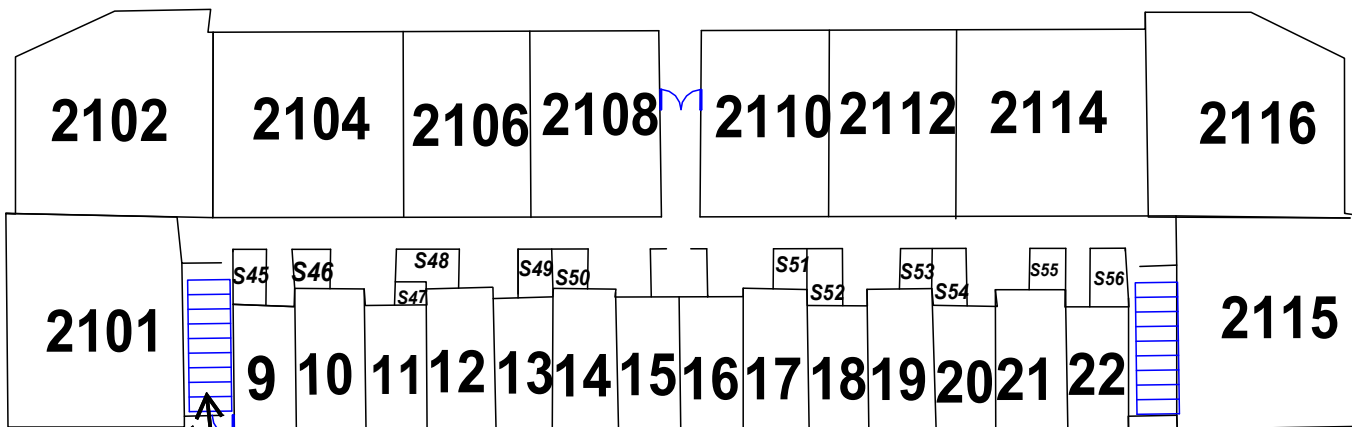

GREENWOOD FIRE DEPARTMENT THE VERGE

702 GREENWOOD SPRINGS DR

G1-5

Updated 10.22.2020

BUILDING 2 FIRST FLOOR

XXXX= APARTMENT NUMBER

XX= GARAGE NUMBER

SXX= STORAGE UNIT NUMBER

LOCATED IN THE STAIRWELL

FAP