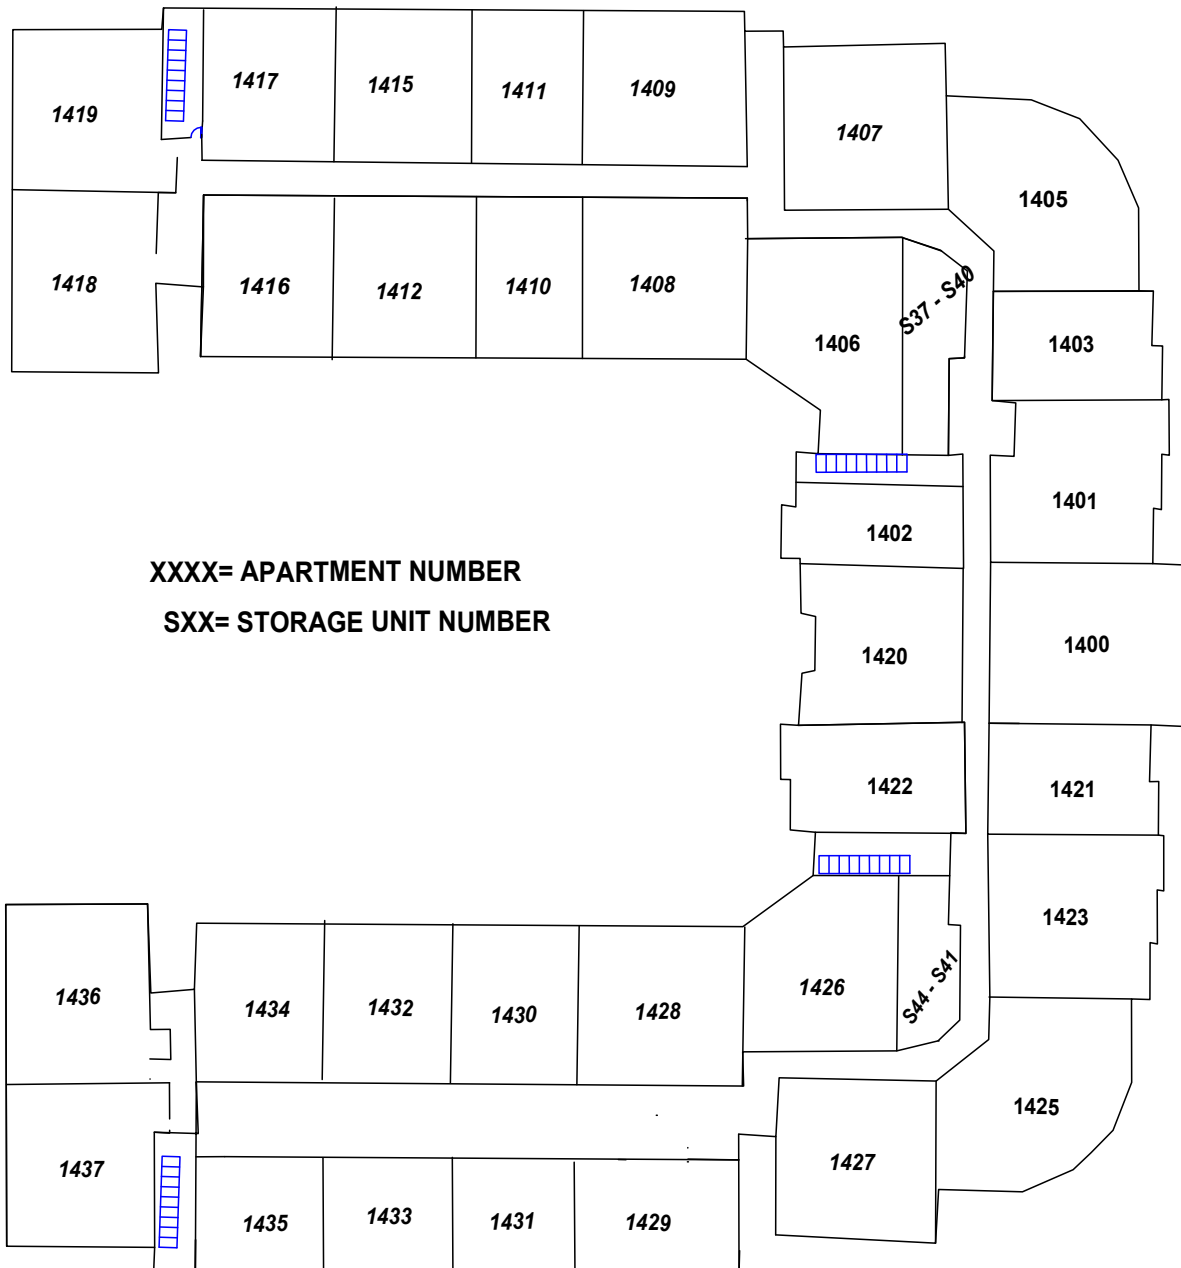

## THE VERGE

764 GREENWOOD SPRINGS DR

## BUILDING 1 FOURTH FLOOR

XXXX= APARTMENT NUMBER  
SXX= STORAGE UNIT NUMBER