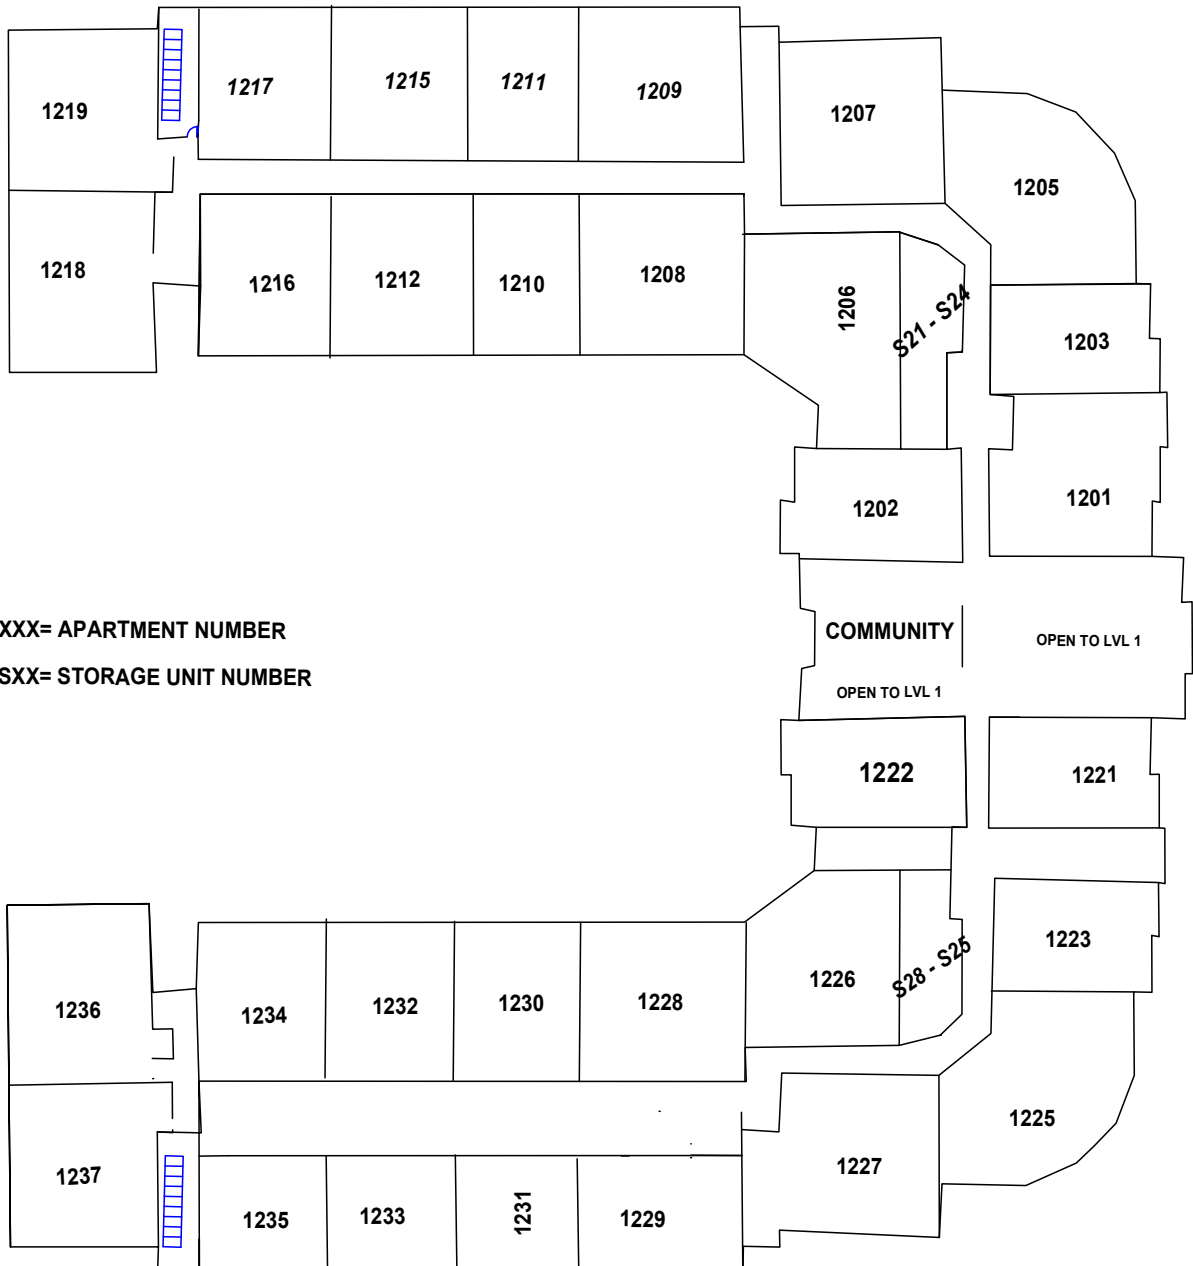

GREENWOOD FIRE DEPARTMENT
THE VERGE
764 GREENWOOD SPRINGS DR

G1-2

Updated 10.21.2020

BUILDING 1 SECOND FLOOR

XXXX= APARTMENT NUMBER
SXX= STORAGE UNIT NUMBER