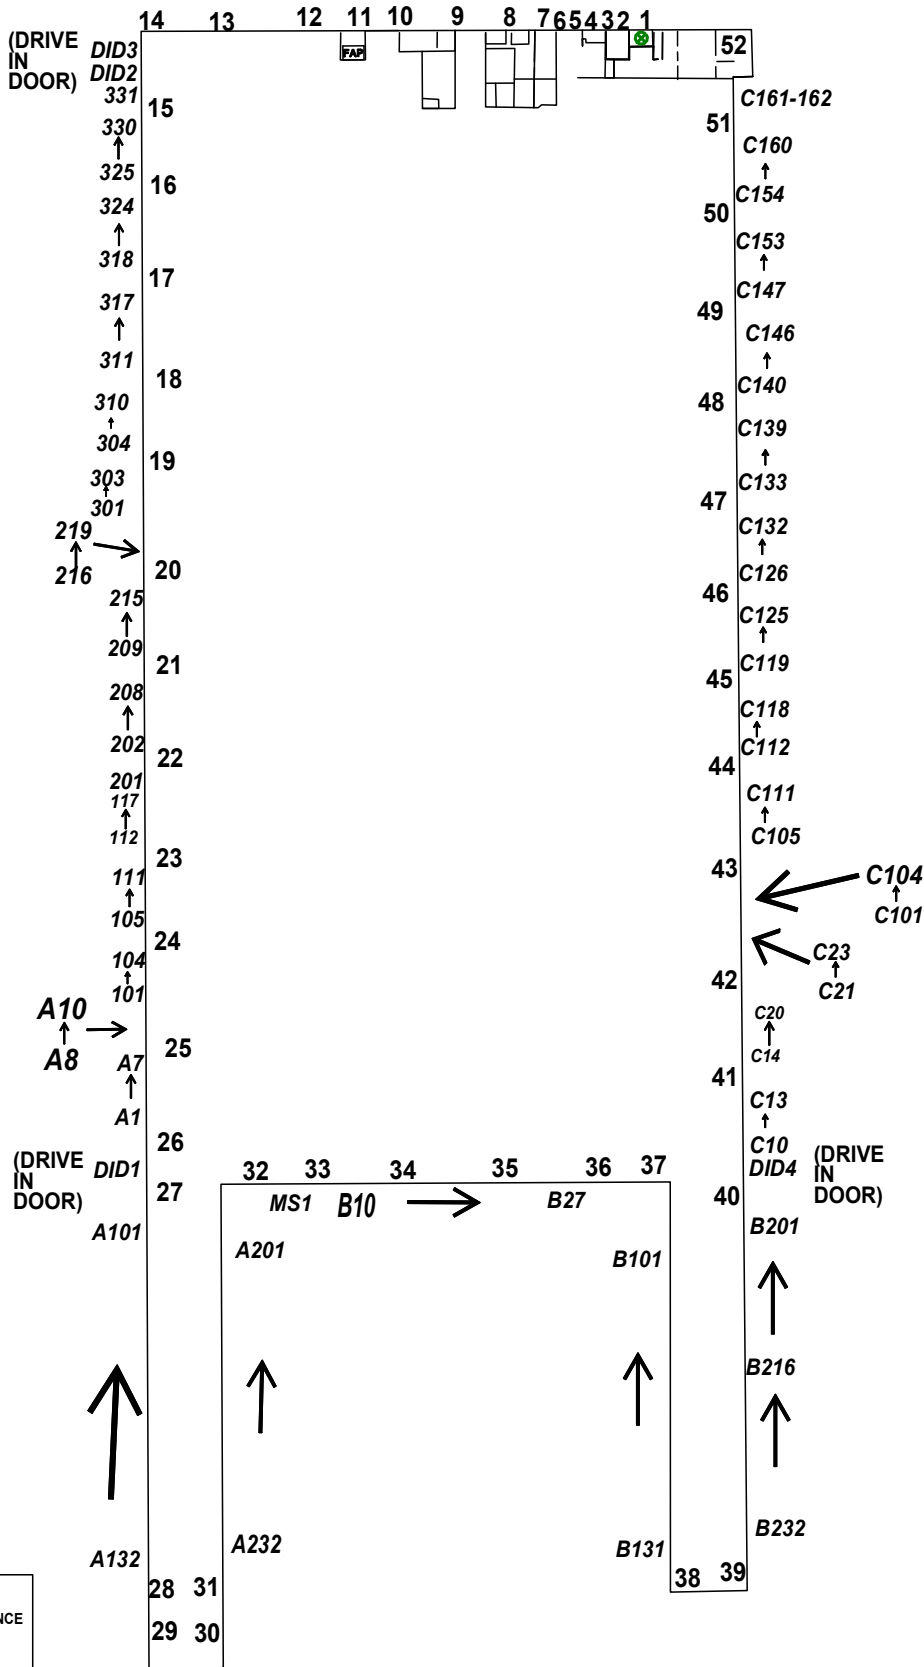

GREENWOOD FIRE DEPARTMENT FED EX GROUND 2157 STACIES WAY

DD7

Updated 10.26.2020

ENTRY TO DOCK AREA OFF OF GRAHAM ROAD
AT THE GUARD SHACK

GRAHAM ROAD

GRAHAM ROAD

GRAHAM ROAD

DOOR 11

FAP

RISER ROOM
DOOR 1

XXXX=DOCK DOOR
XXX=DOCK DOOR
XX=MAN DOOR

GUARD SHACK

VEHICLE MAINTENANCE FACILITY