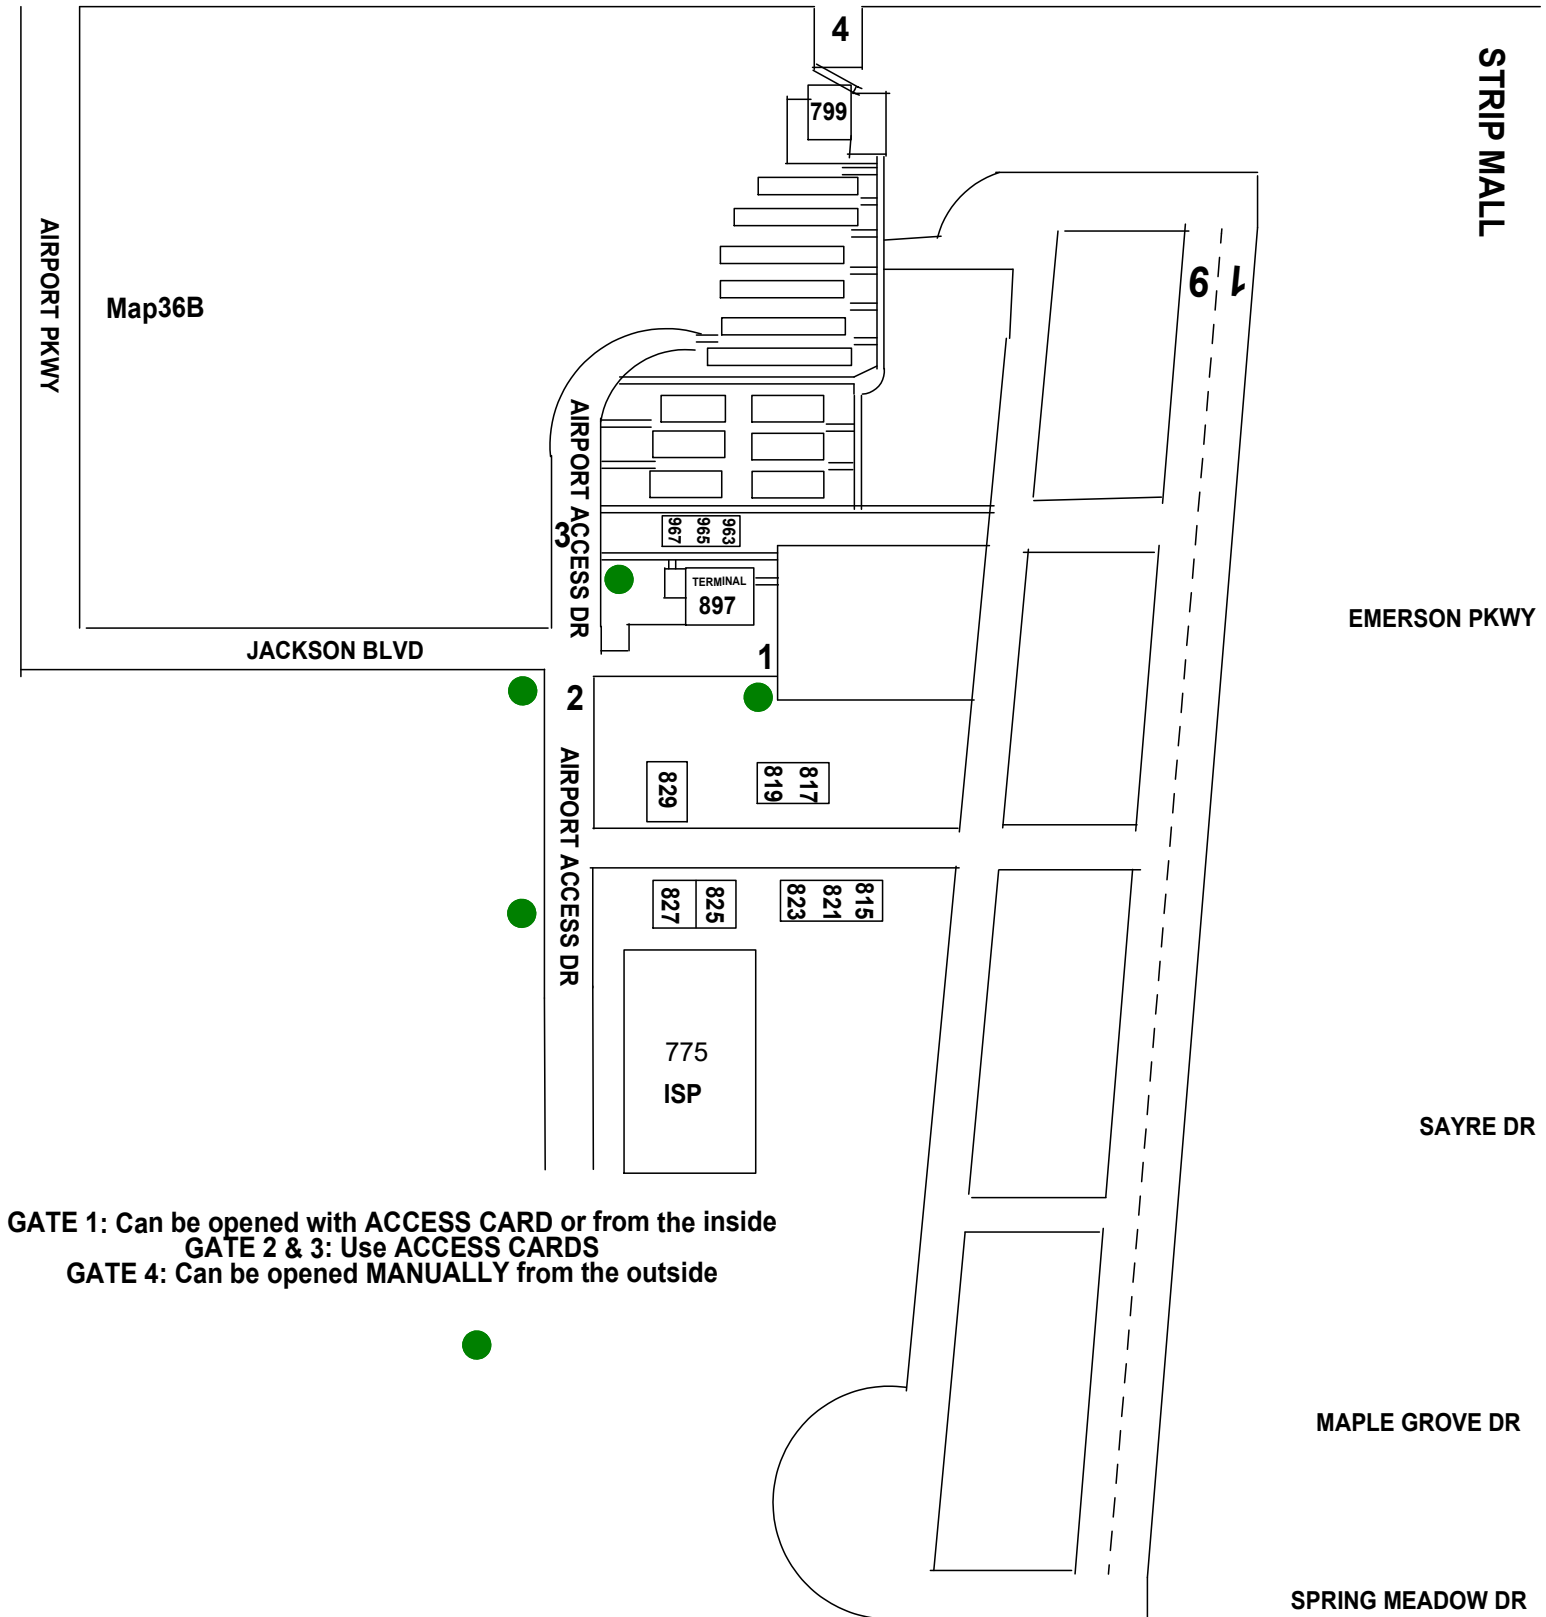

GREENWOOD FIRE DEPARTMENT

GREENWOOD AIRPORT 897 JACKSON BLVD

DD1

Updated 8.6.2020

E COUNTY LINE RD

STRIP MALL

AIRPORT PKWY

Map36B

JACKSON BLVD

EMERSON PKWY

AIRPORT ACCESS DR

AIRPORT ACCESS DR

SAYRE DR

MAPLE GROVE DR

SPRING MEADOW DR

- GATE 1: Can be opened with ACCESS CARD or from the inside
- GATE 2 & 3: Use ACCESS CARDS
- GATE 4: Can be opened MANUALLY from the outside