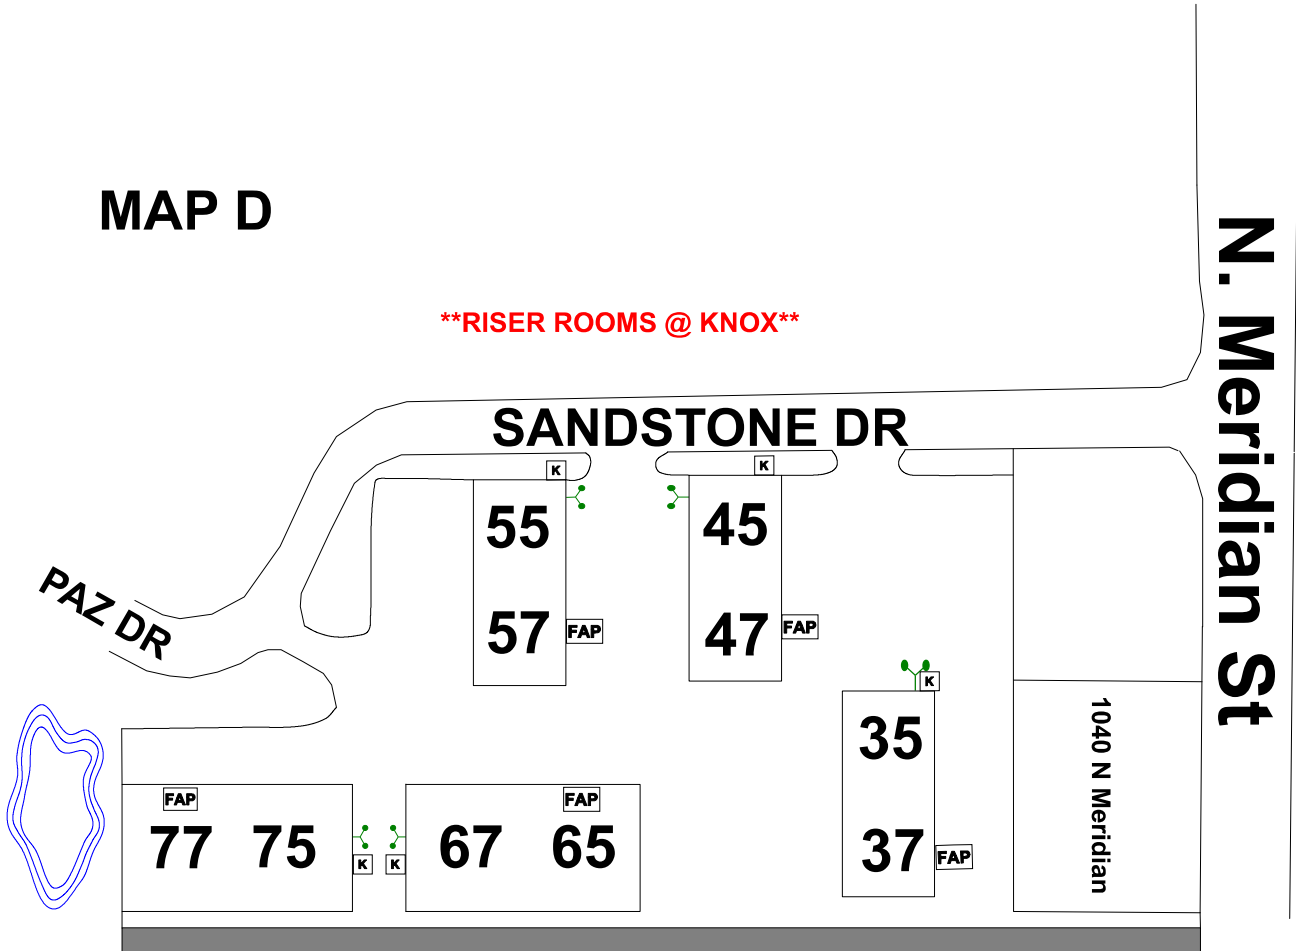

GREENWOOD FIRE DEPARTMENT SANDSTONE APARTMENTS PHASE 2

D2

Updated 1/28/25 TAS

MAP D

****RISER ROOMS @ KNOX****

MAP E