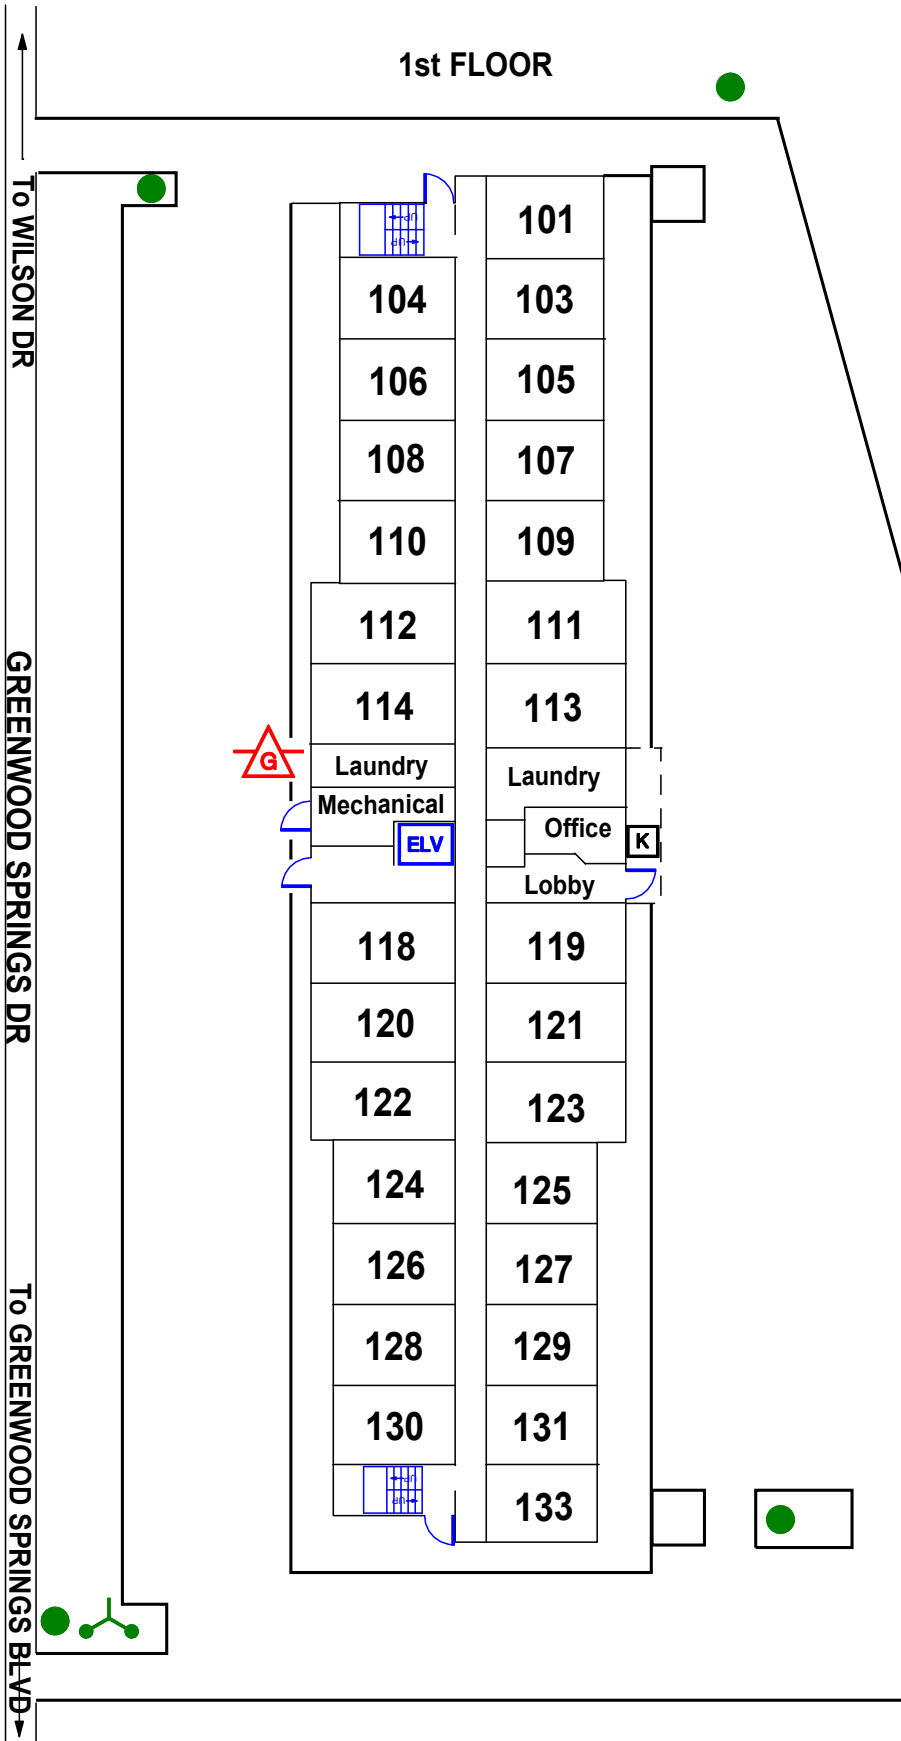

GREENWOOD FIRE DEPARTMENT

CC7

WOODSPRING SUITES 1009 GREENWOOD SPRINGS DR

Updated 3.25.2019

1st FLOOR

2nd FLOOR

3rd FLOOR

4th FLOOR