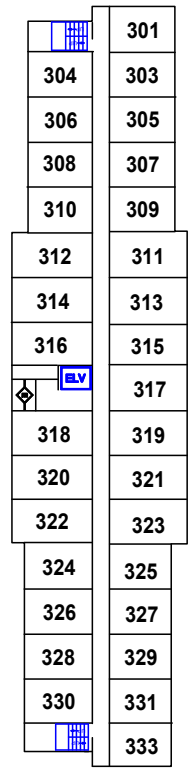

GREENWOOD FIRE DEPARTMENT

CC7

WOODSPRING SUITES 1009 GREENWOOD SPRINGS DR

Updated 3.25.2019

1st FLOOR

2nd FLOOR

3rd FLOOR

4th FLOOR