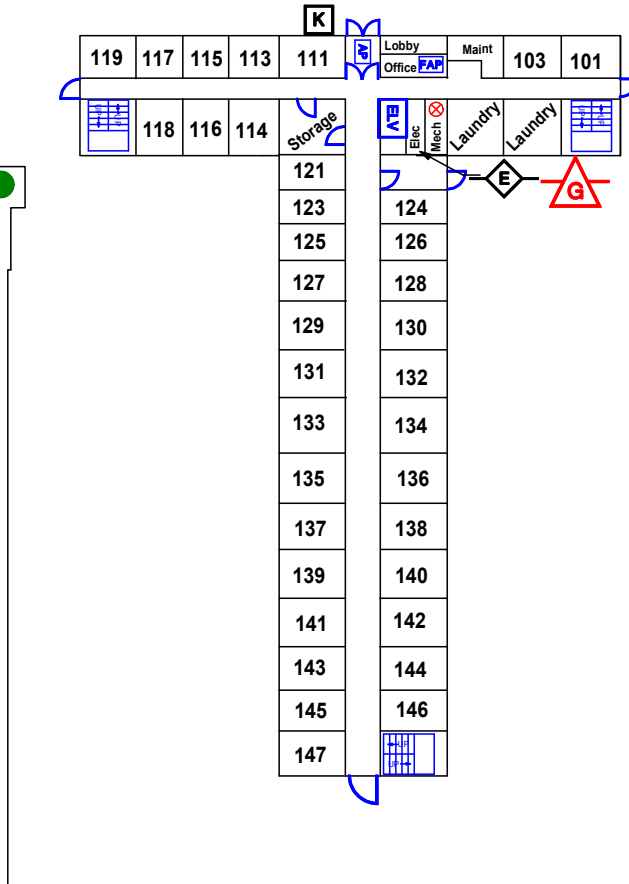

GREENWOOD FIRE DEPARTMENT

INTOWN SUITES 887 E MAIN ST

CC3

Updated 9.14.2016

1st Floor

2nd Floor

3rd Floor