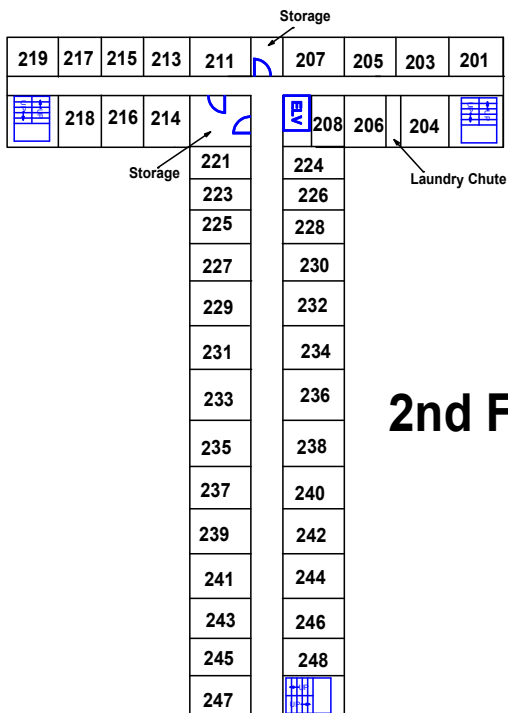

GREENWOOD FIRE DEPARTMENT

INTOWN SUITES 887 E MAIN ST

CC3

Updated 9.14.2016

1st Floor

2nd Floor

3rd Floor