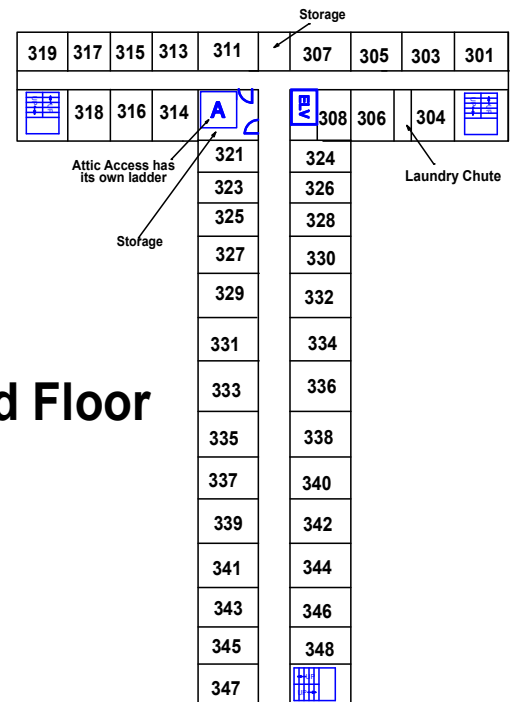

GREENWOOD FIRE DEPARTMENT

INTOWN SUITES 887 E MAIN ST

CC3

Updated 9.14.2016

1st Floor

2nd Floor

3rd Floor