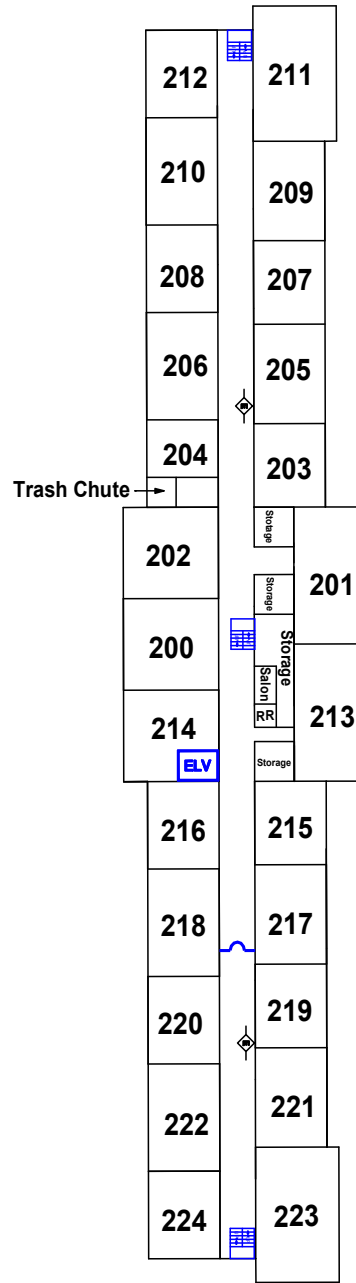

GREENWOOD FIRE DEPARTMENT

MAIN STREET COMMONS 635 E MAIN ST

BB8

Updated 9.20.2016

E MAIN ST

1st Floor

2nd Floor

3rd Floor