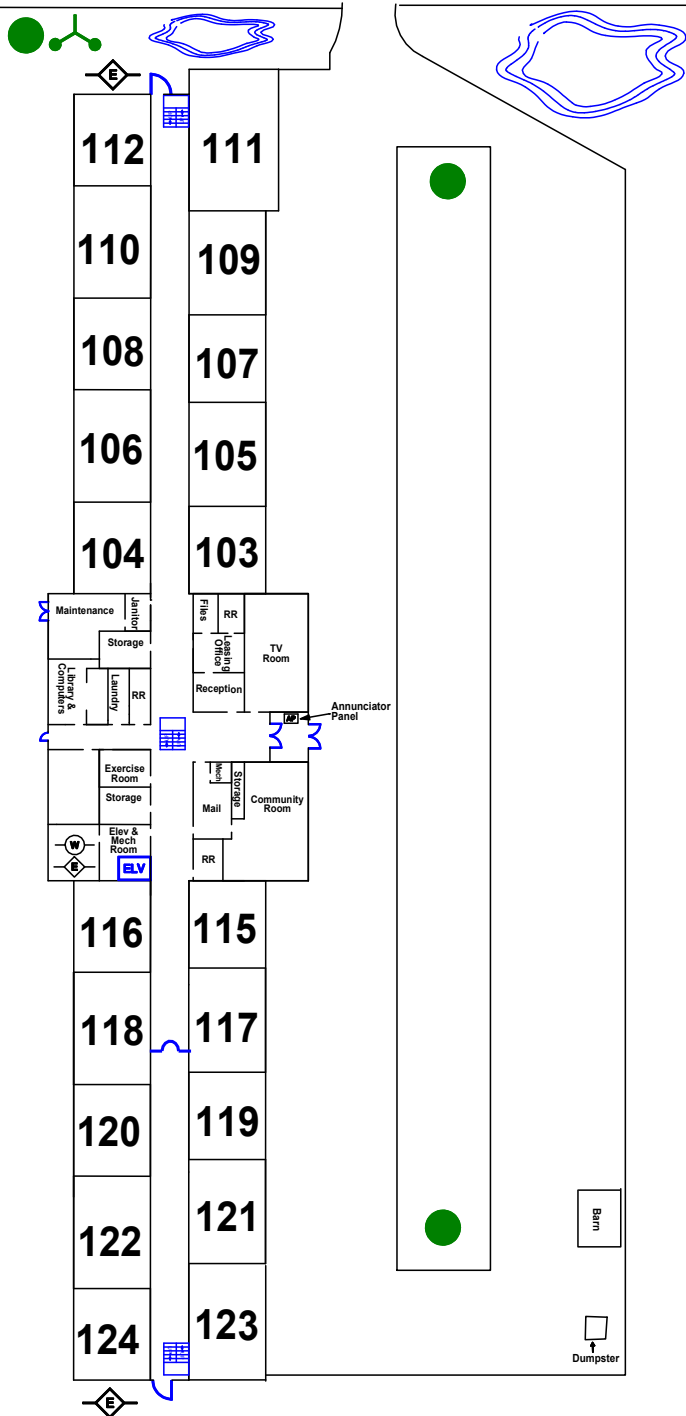

GREENWOOD FIRE DEPARTMENT

MAIN STREET COMMONS 635 E MAIN ST

BB8

Updated 9.20.2016

E MAIN ST

1st Floor

2nd Floor

3rd Floor