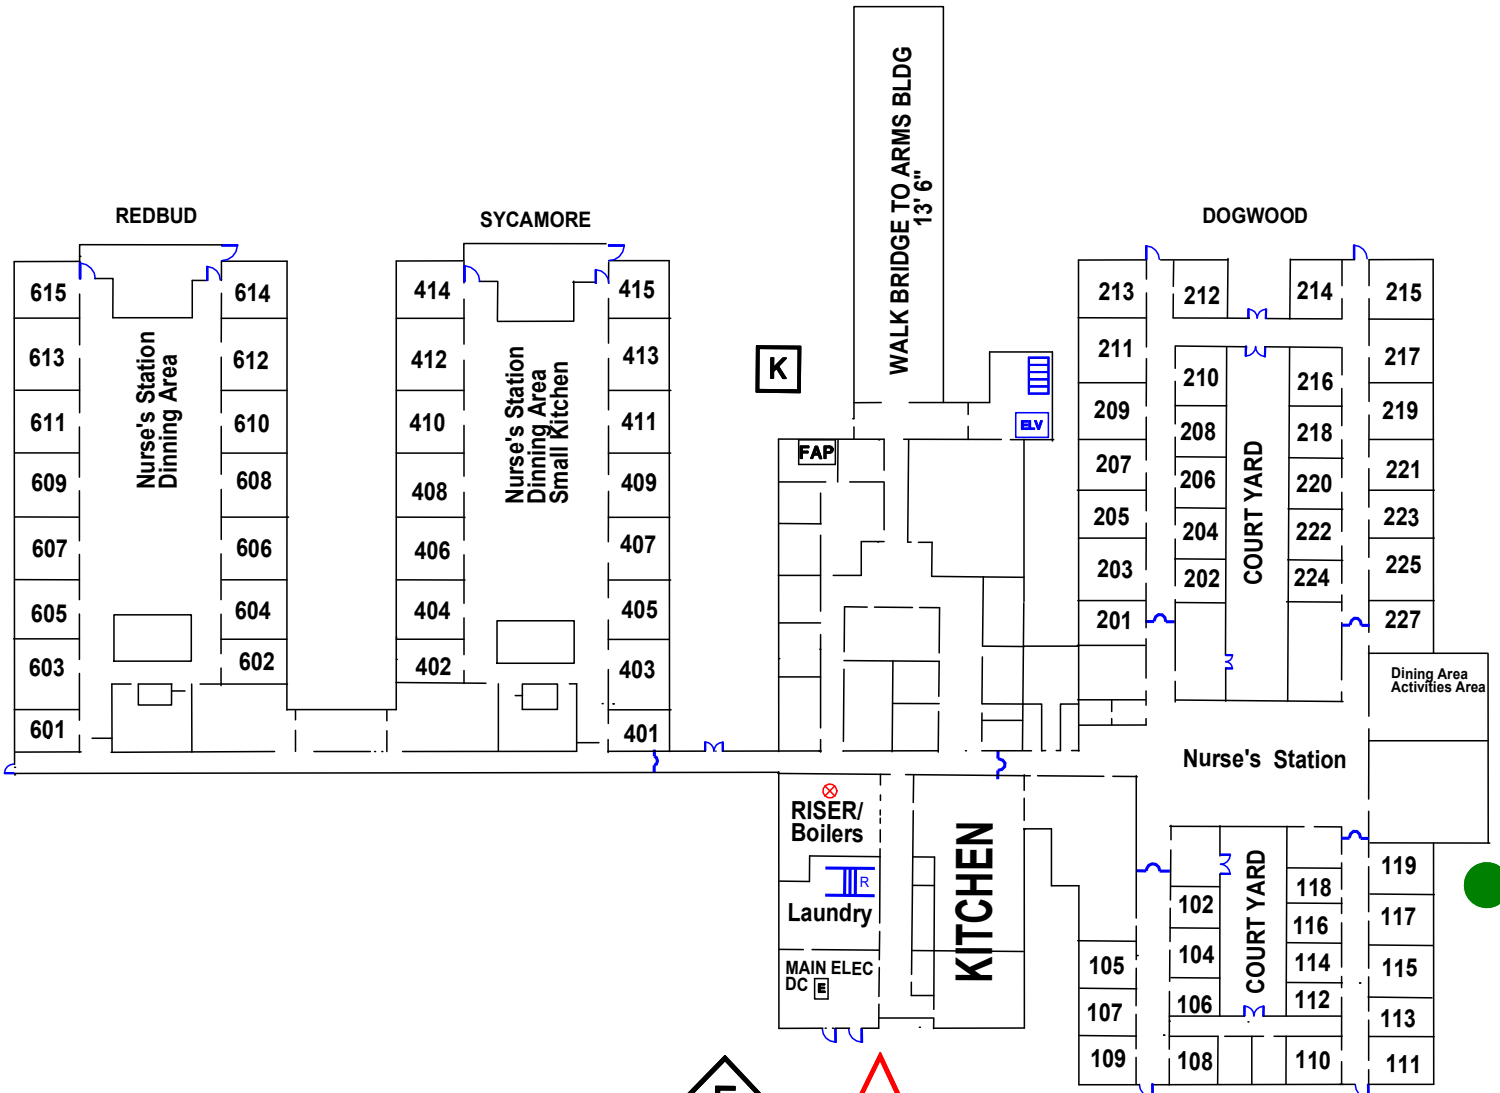

GREENWOOD FIRE DEPARTMENT

GREENWOOD VILLAGE PAVILLION 183 S SMOCK DR

BB7

Updated 9.19.2016

Fire Door Symbol