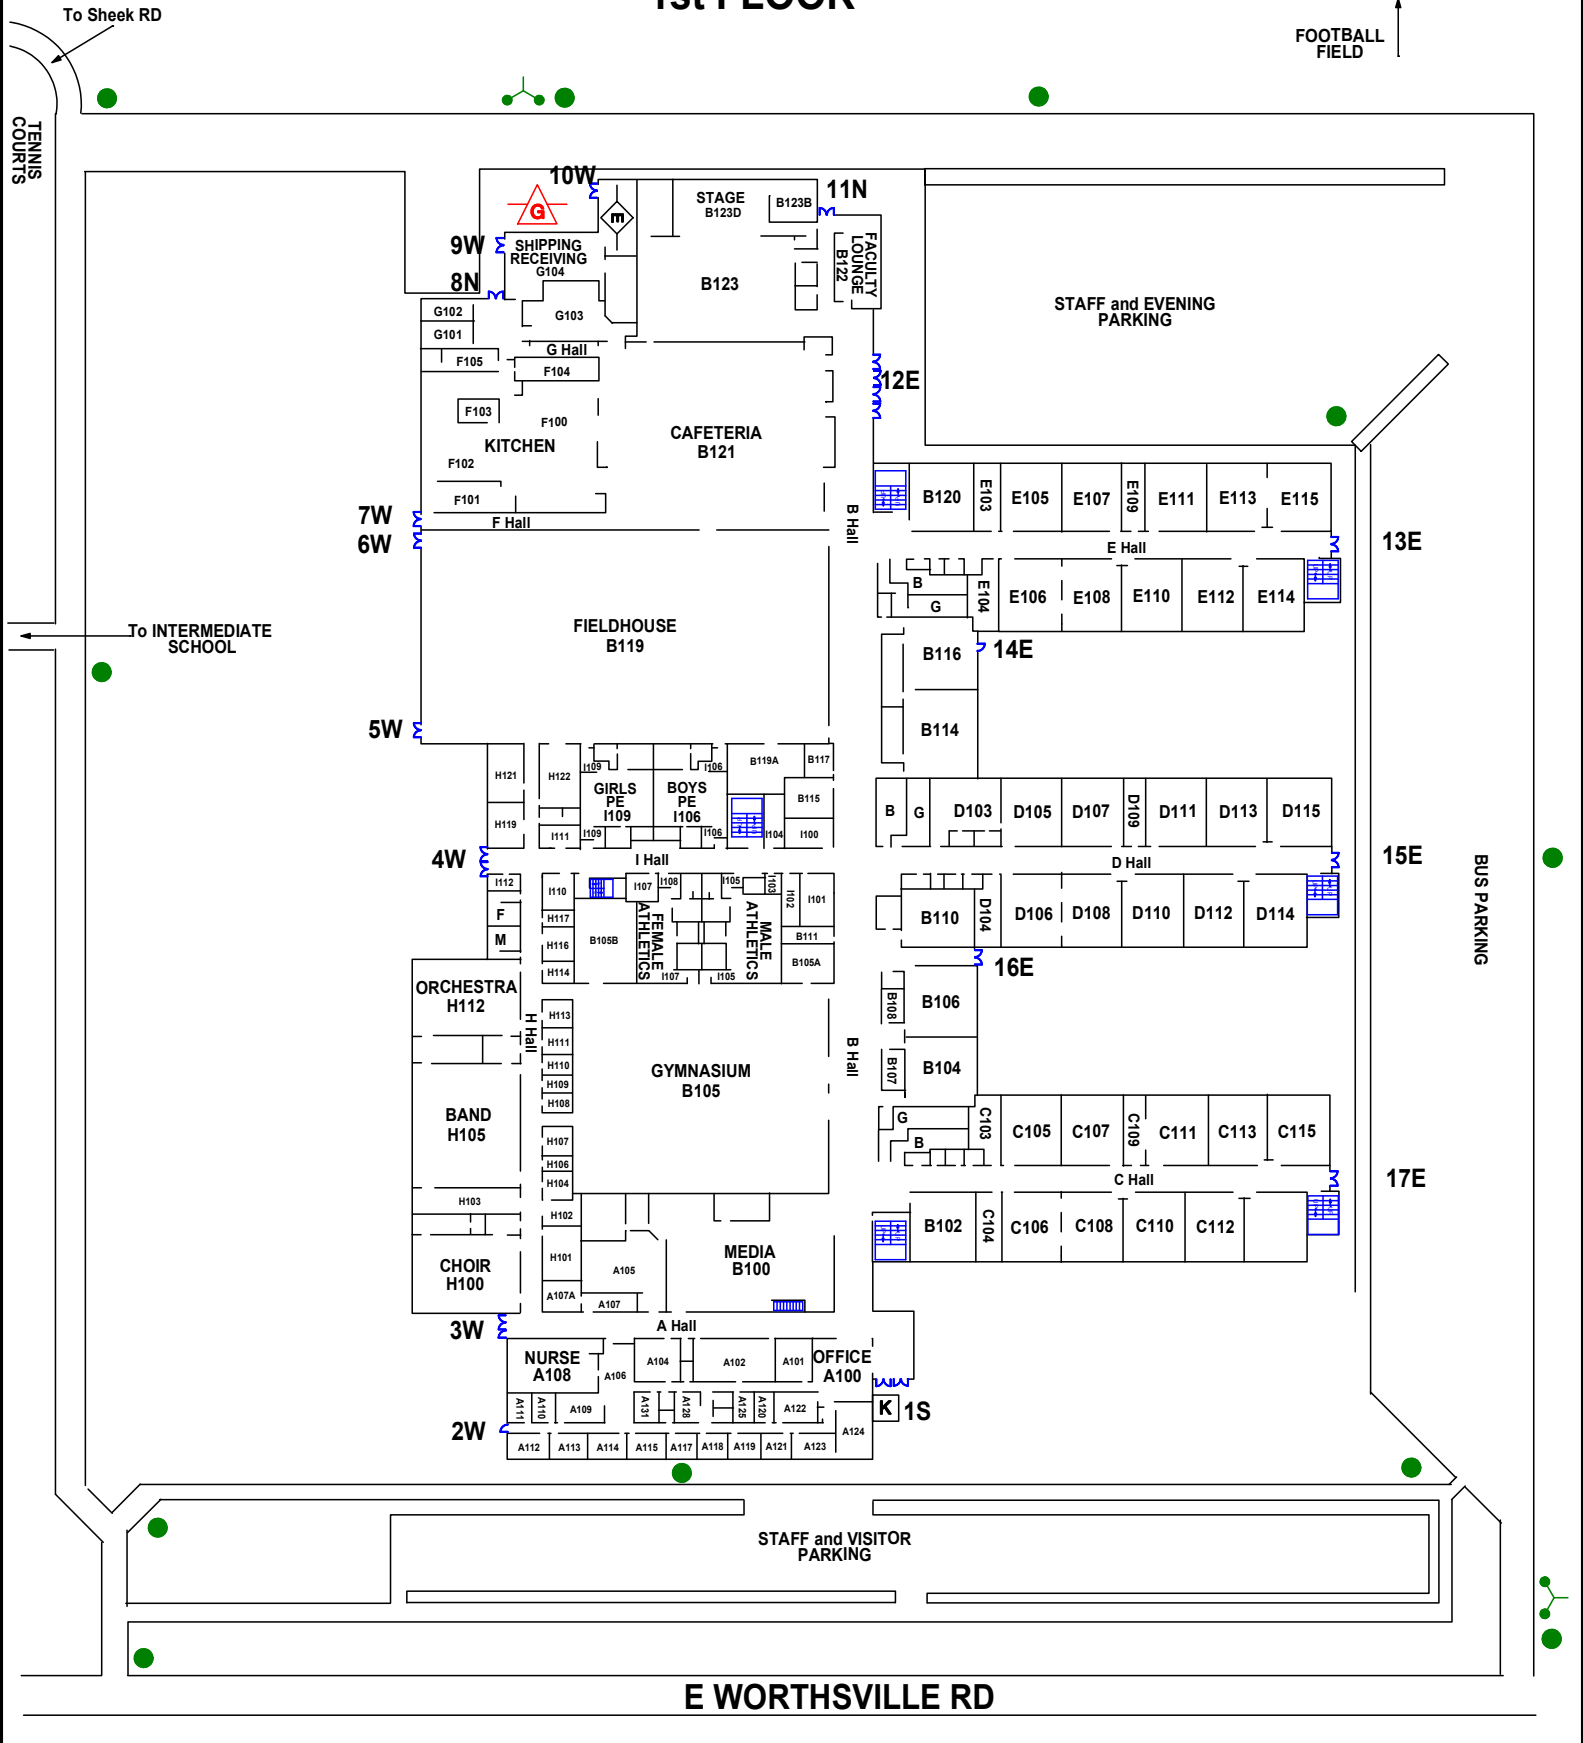

GREENWOOD FIRE DEPARTMENT

CLARK PLEASANT MIDDLE SCHOOL 1354 E WORTSHVILLE RD

AA17

Updated 9.13.2016

1st FLOOR

E WORTHVILLE RD