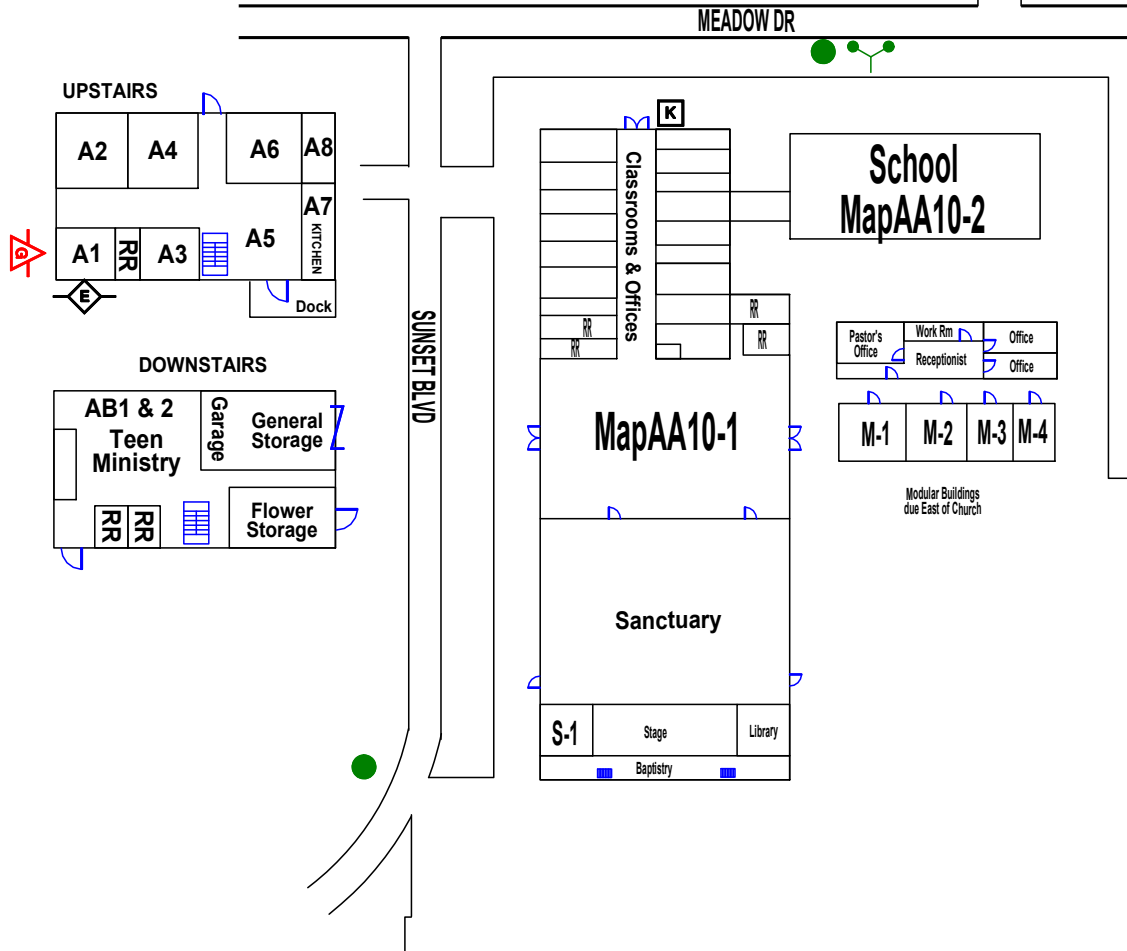

GREENWOOD FIRE DEPARTMENT

AA10

CALVARY BAPTIST CHURCH 200 SUNSET BLVD

Updated 9.19.2016

ANNEX-SITE PLAN

ANNEX

NUS 31