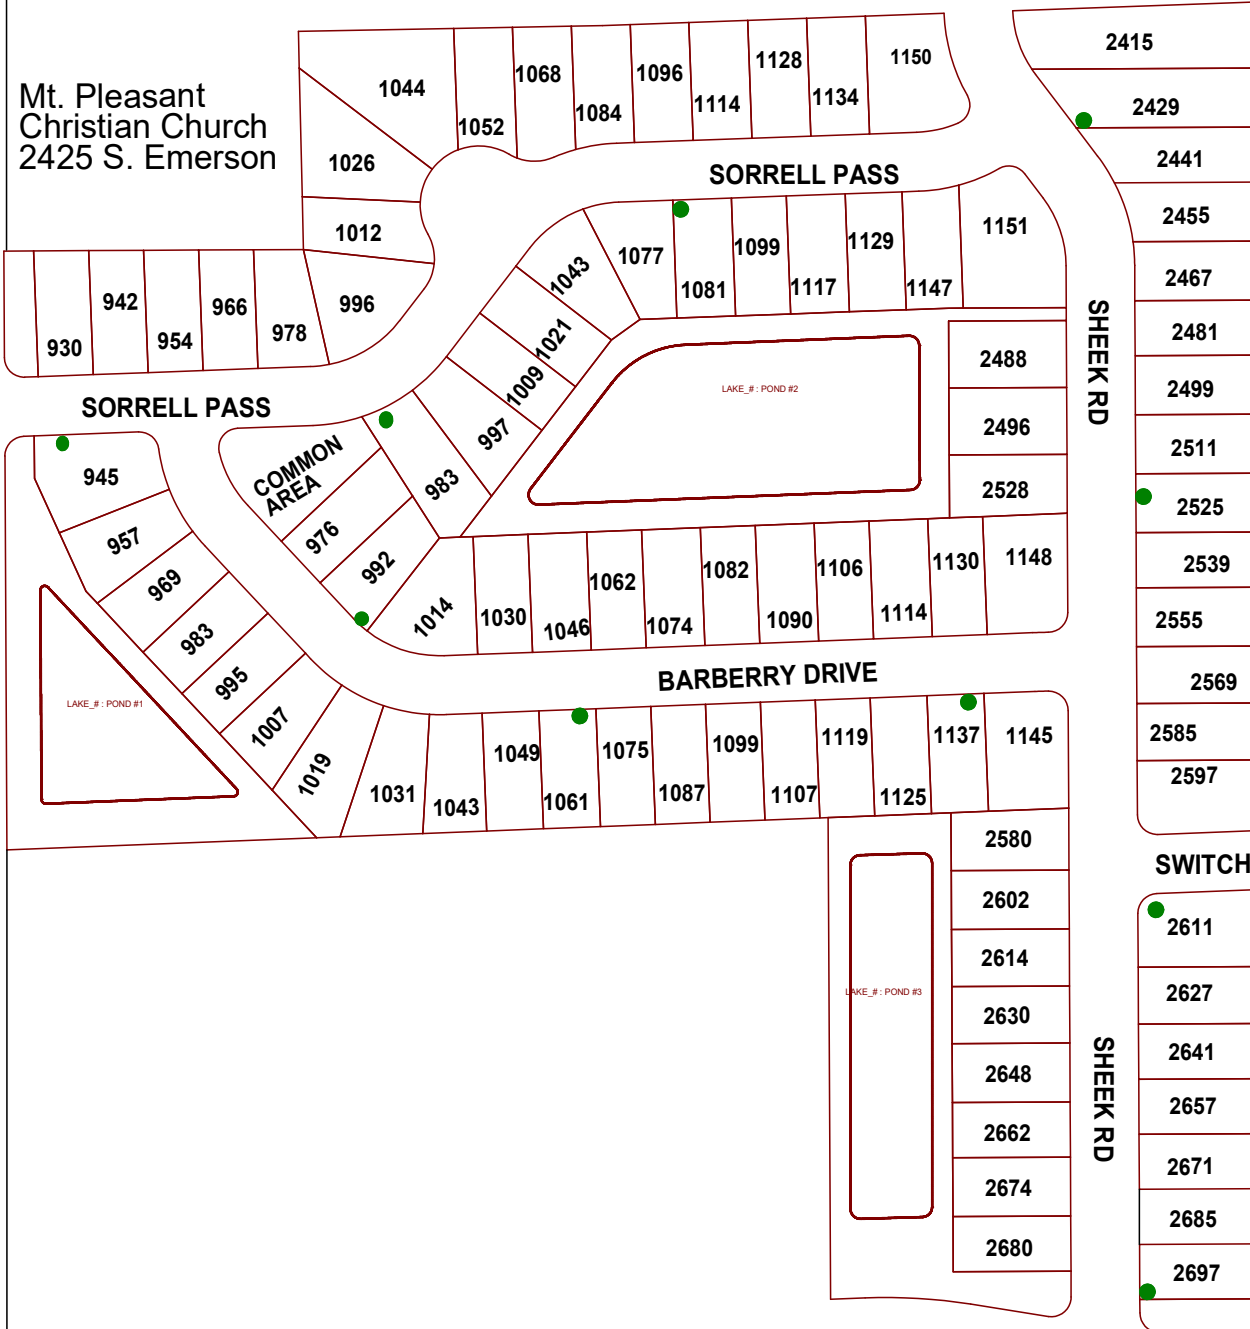

GREENWOOD FIRE DEPARTMENT HERITAGE TRACE

96

Updated 4.12.2021

↑ Worthsville Road

MAP 86 ↑

Mt. Pleasant
Christian Church
2425 S. Emerson

S. EMERSON AVENUE (200 East)

MAP 86

← Pushville Road (700 South)