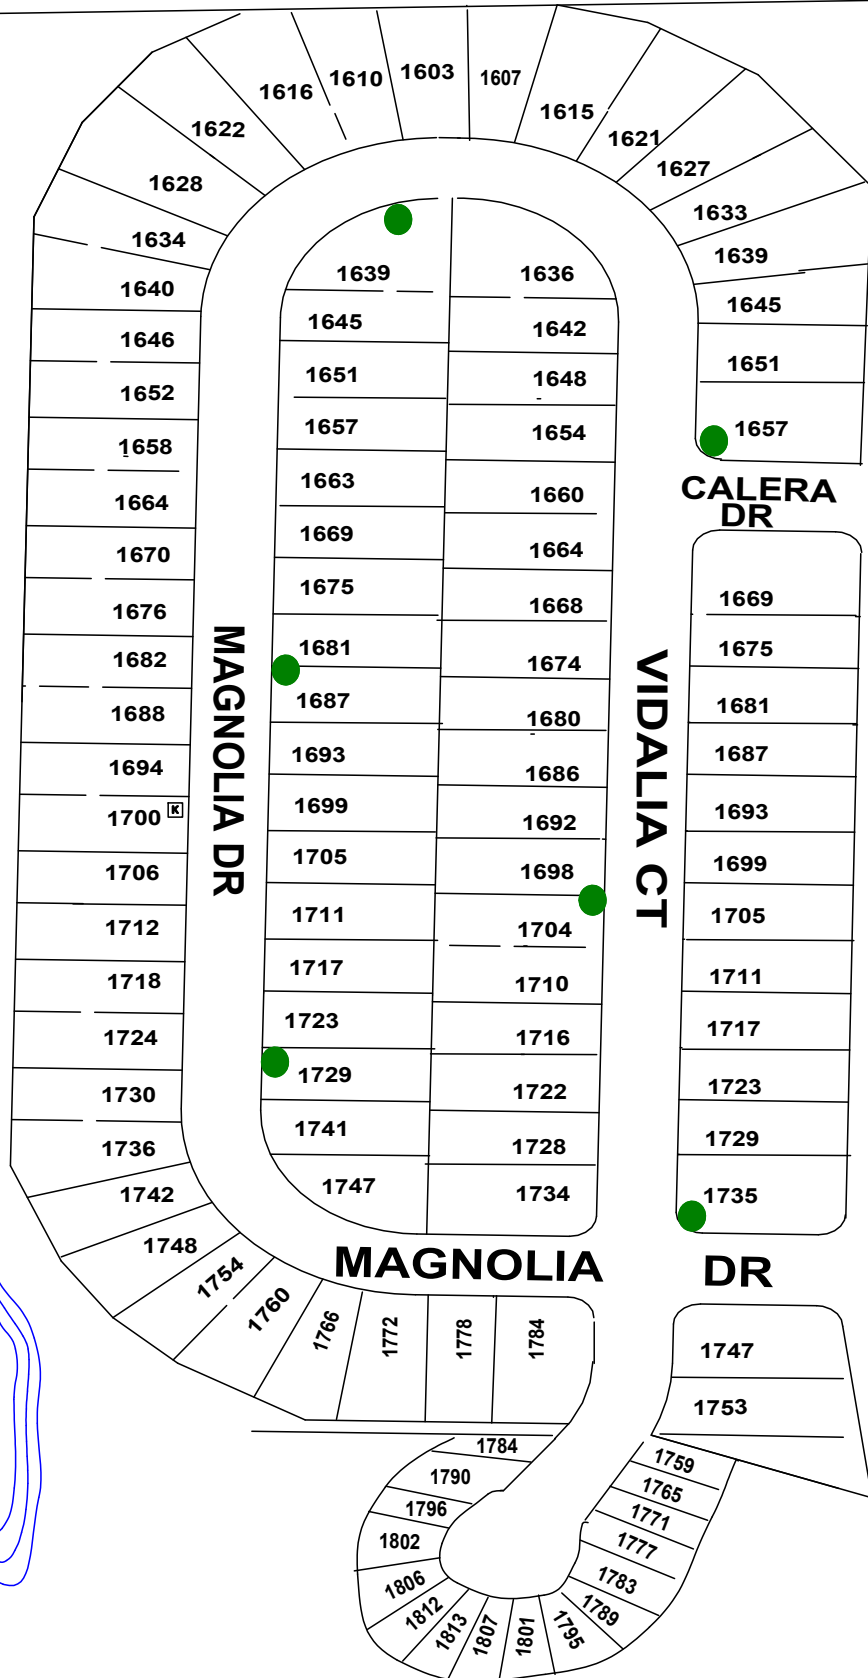

GREENWOOD FIRE DEPARTMENT

SOUTHERN GREEN

81

Updated 6.16.2021

To US 31 **To US 31 (800N) E STOP 18 RD** To Sheek Rd

S STOP 18 RD

TO 750 N