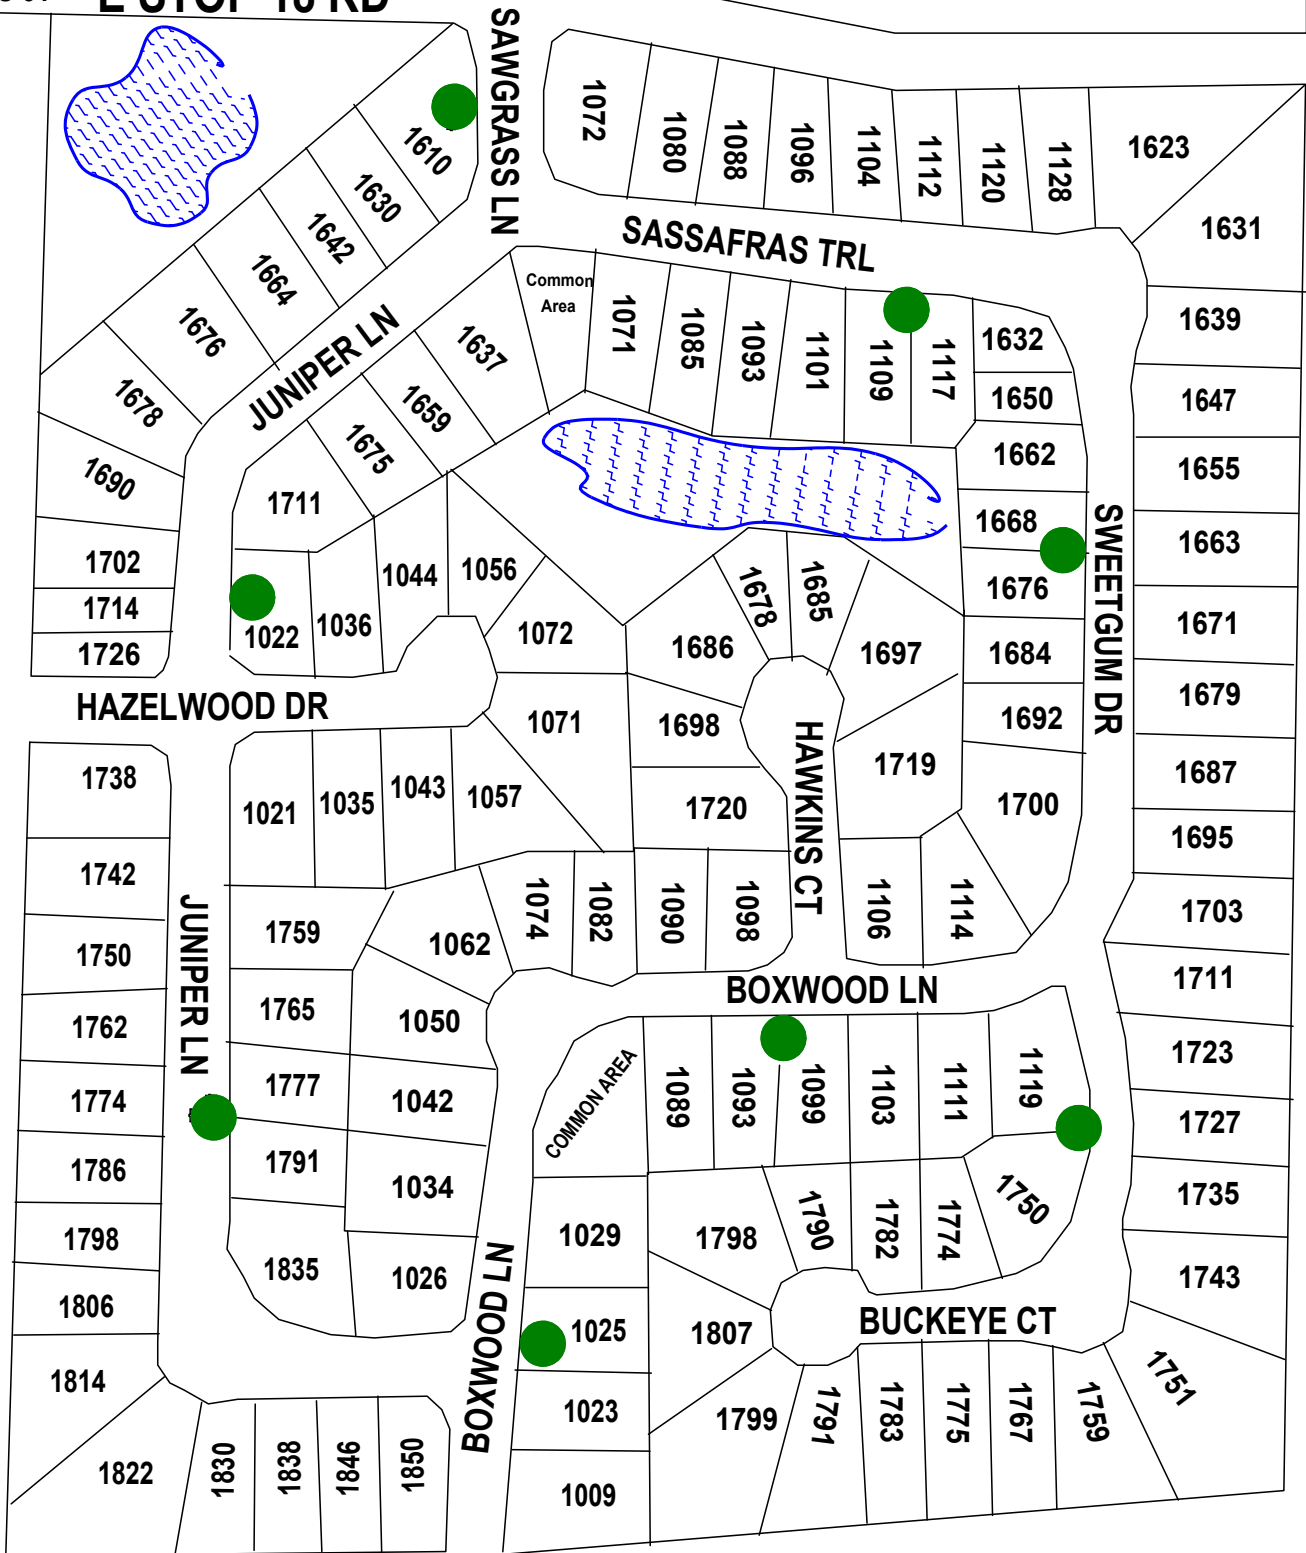

## COPPERFIELD SOUTH

77

Updated 11.3.2014

MAP 73

← TO US 31

**E STOP 18 RD**

↑ TO MAIN ST

MAP 74