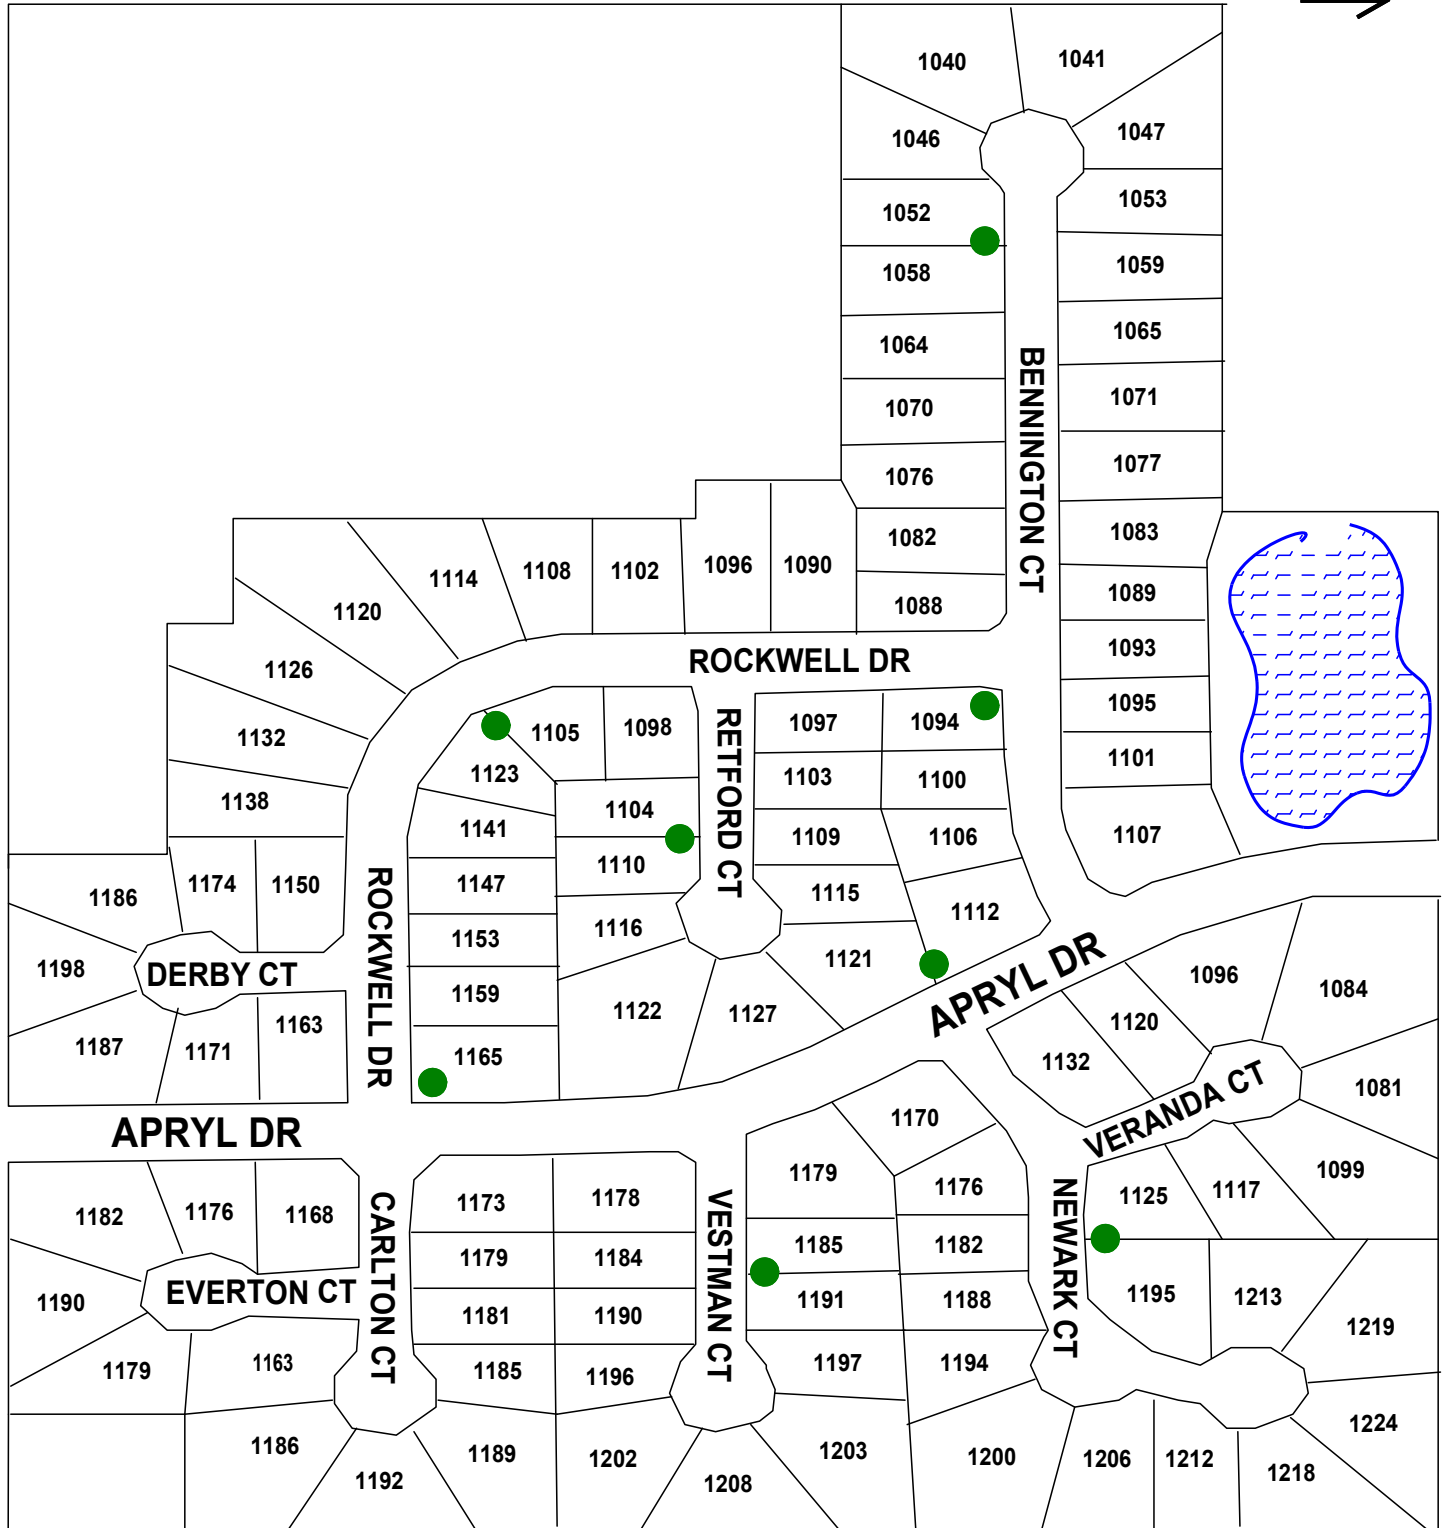

GREENWOOD FIRE DEPARTMENT

ALDEN PLACE

76

Updated 6.3.2020

W HONEY CREEK RD

TO SMITH VALLEY RD

↑ TO SMITH VALLEY RD

S HONEY CREEK RD

↑ TO SMITH VALLEY RD

TO SMITH VALLEY RD.

BRIGHTON ESTATES MAP 89