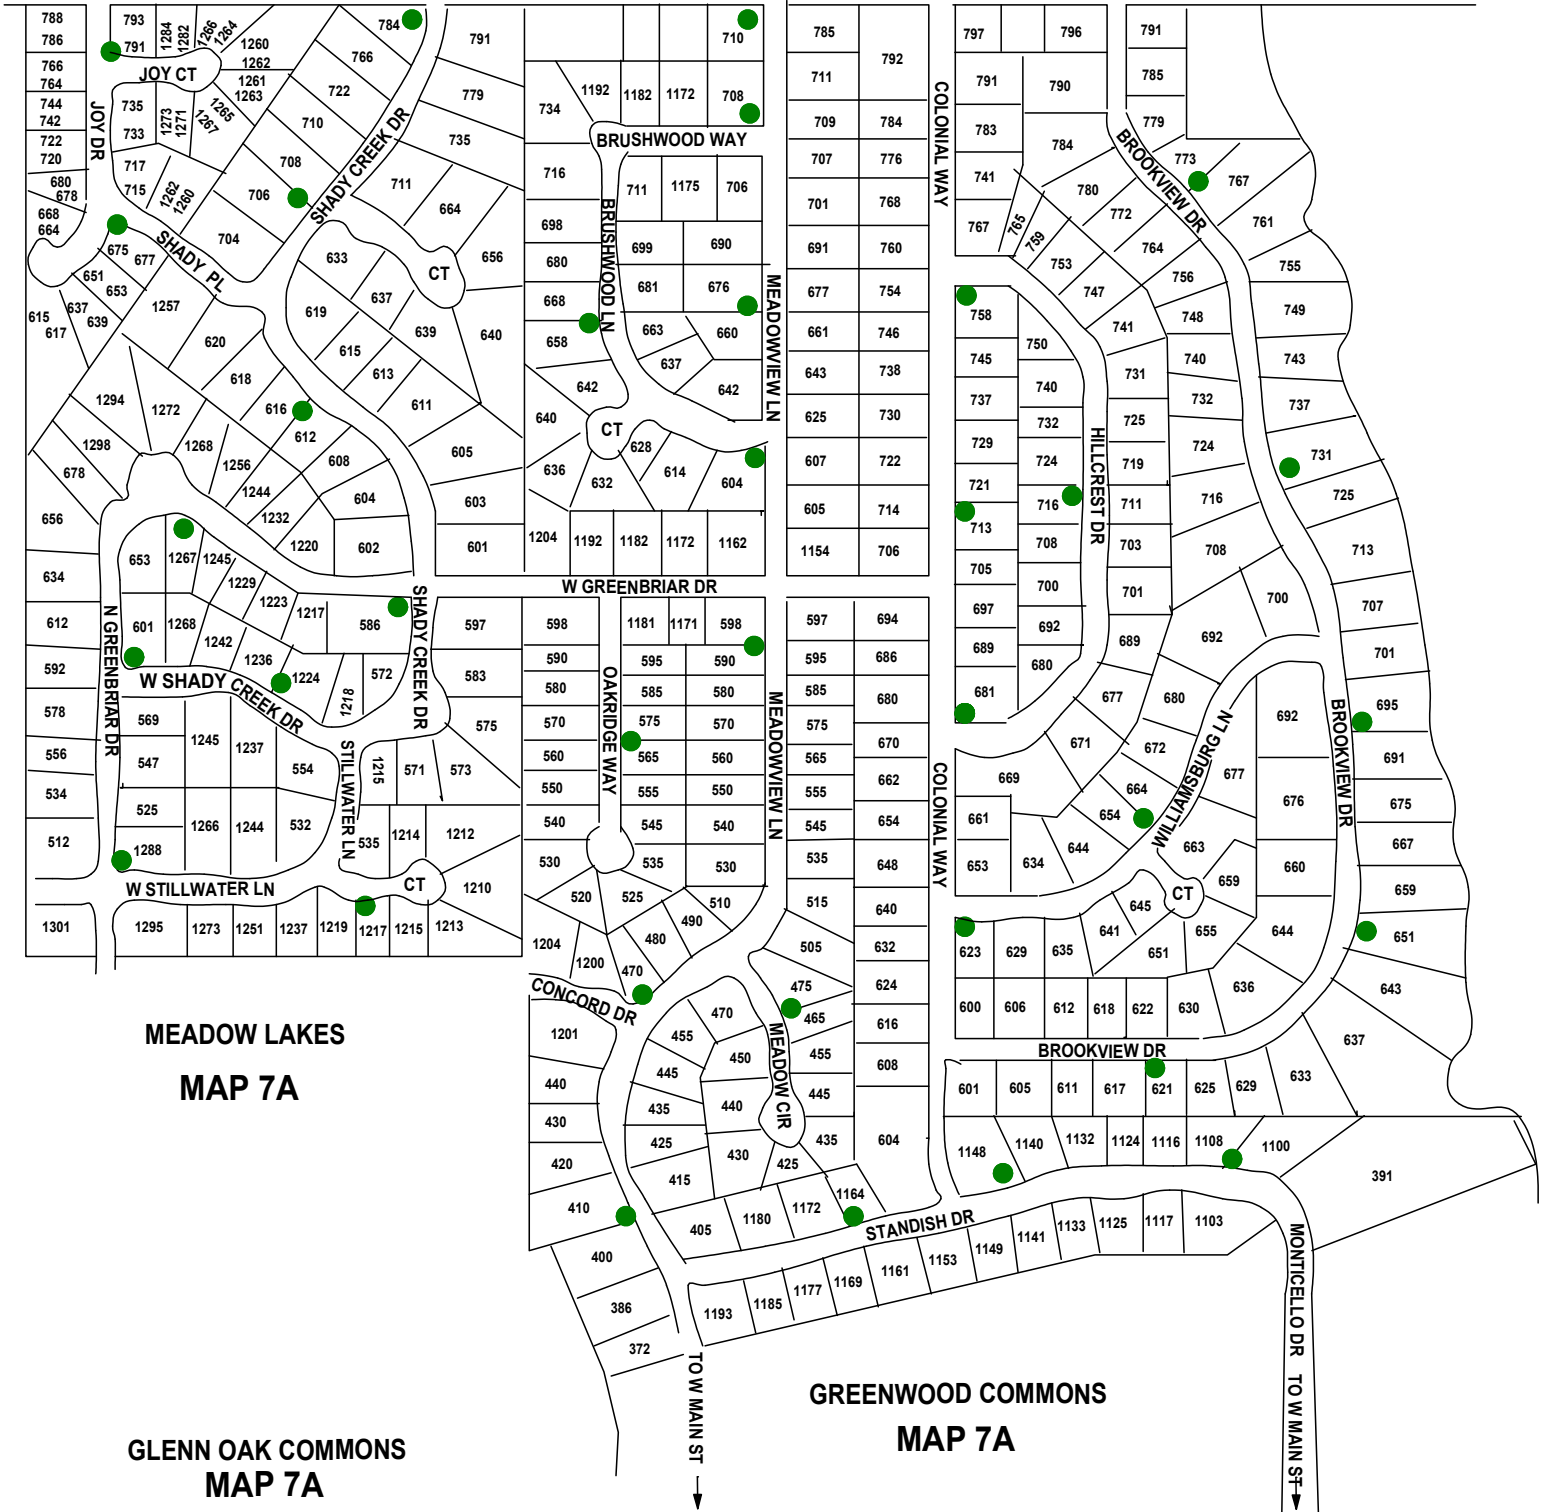

GREENWOOD FIRE DEPARTMENT

7

COLONIAL MEADOWS SHADY CREEK

Updated 10.3.2014

Northwest
Park

Station 92

← TO 135

FRY RD

TO US 31 →

MEADOW LAKES

MAP 7A

GLENN OAK COMMONS
MAP 7A

GREENWOOD COMMONS
MAP 7A