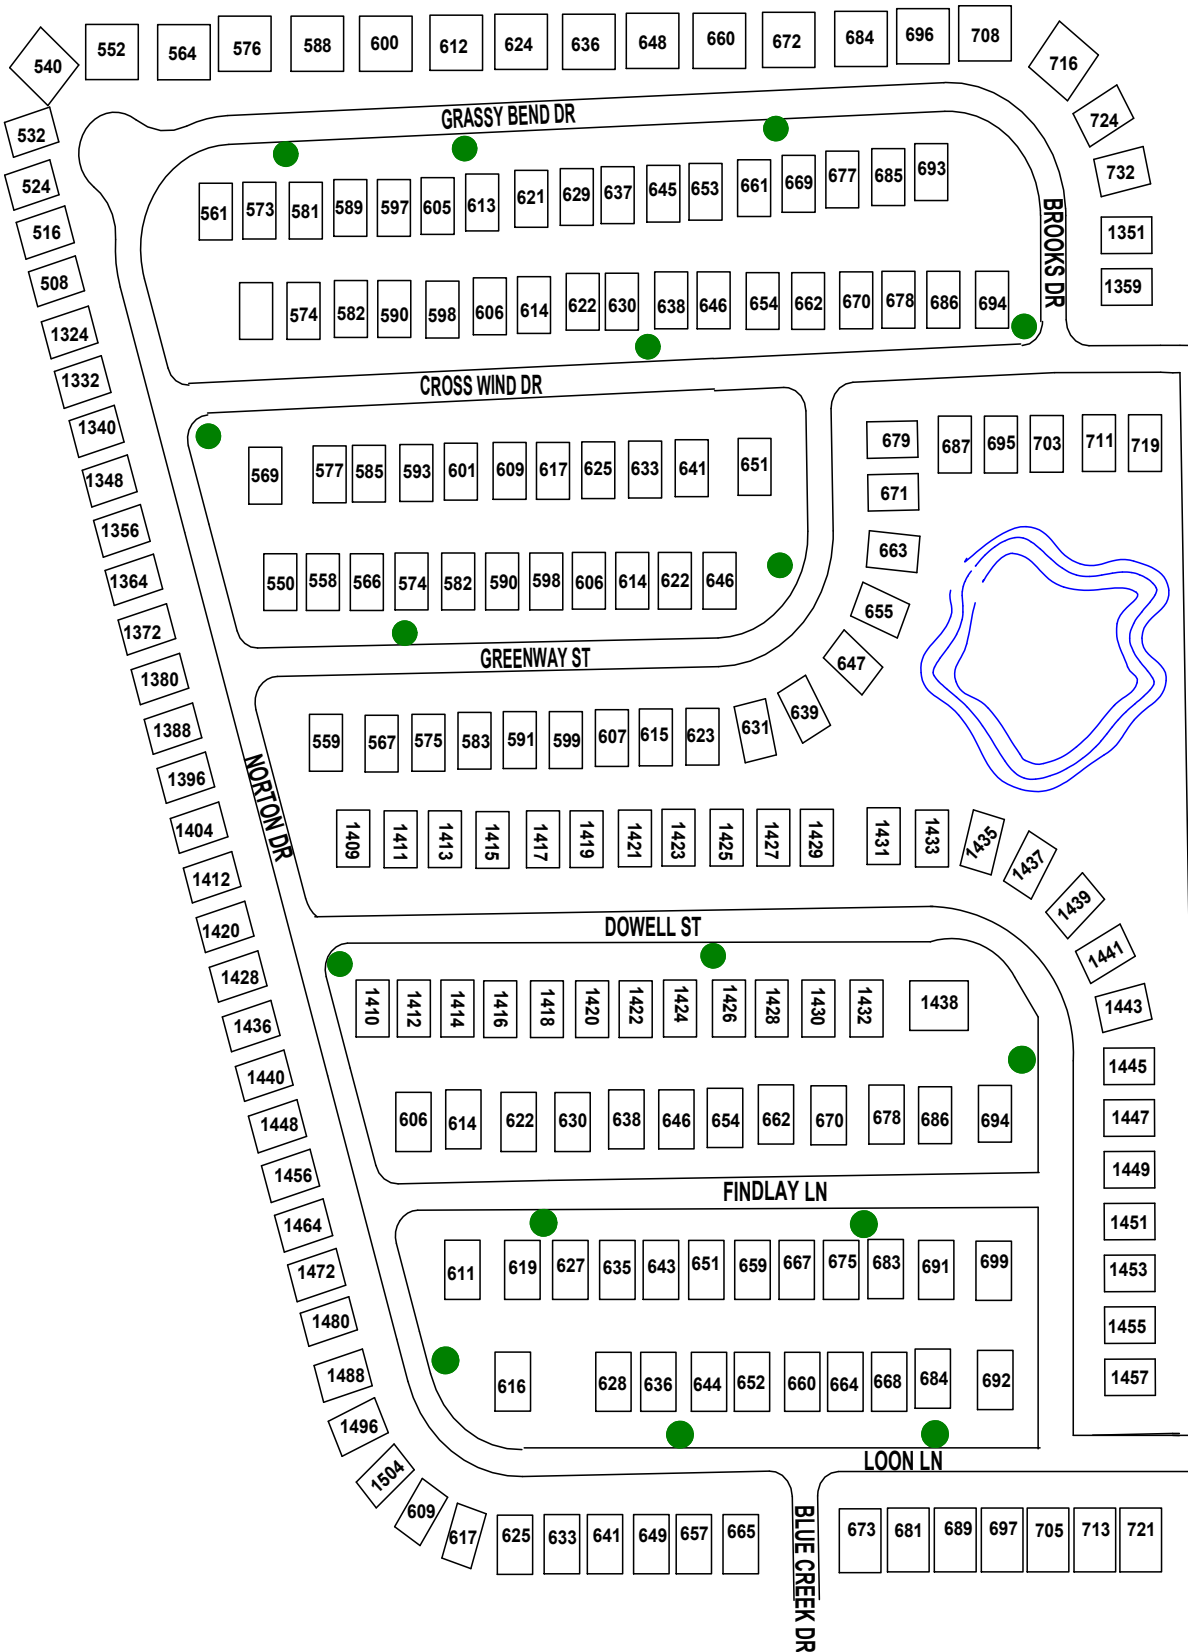

GREENWOOD FIRE DEPARTMENT

VILLAGES of GRASSY CREEK

63A

Updated 6.4.2020

CROSS WIND DR

ROUND LAKE RD

BLUE GRASS PKWY

To Stop 18 Rd

Map63

VILLAGE XING