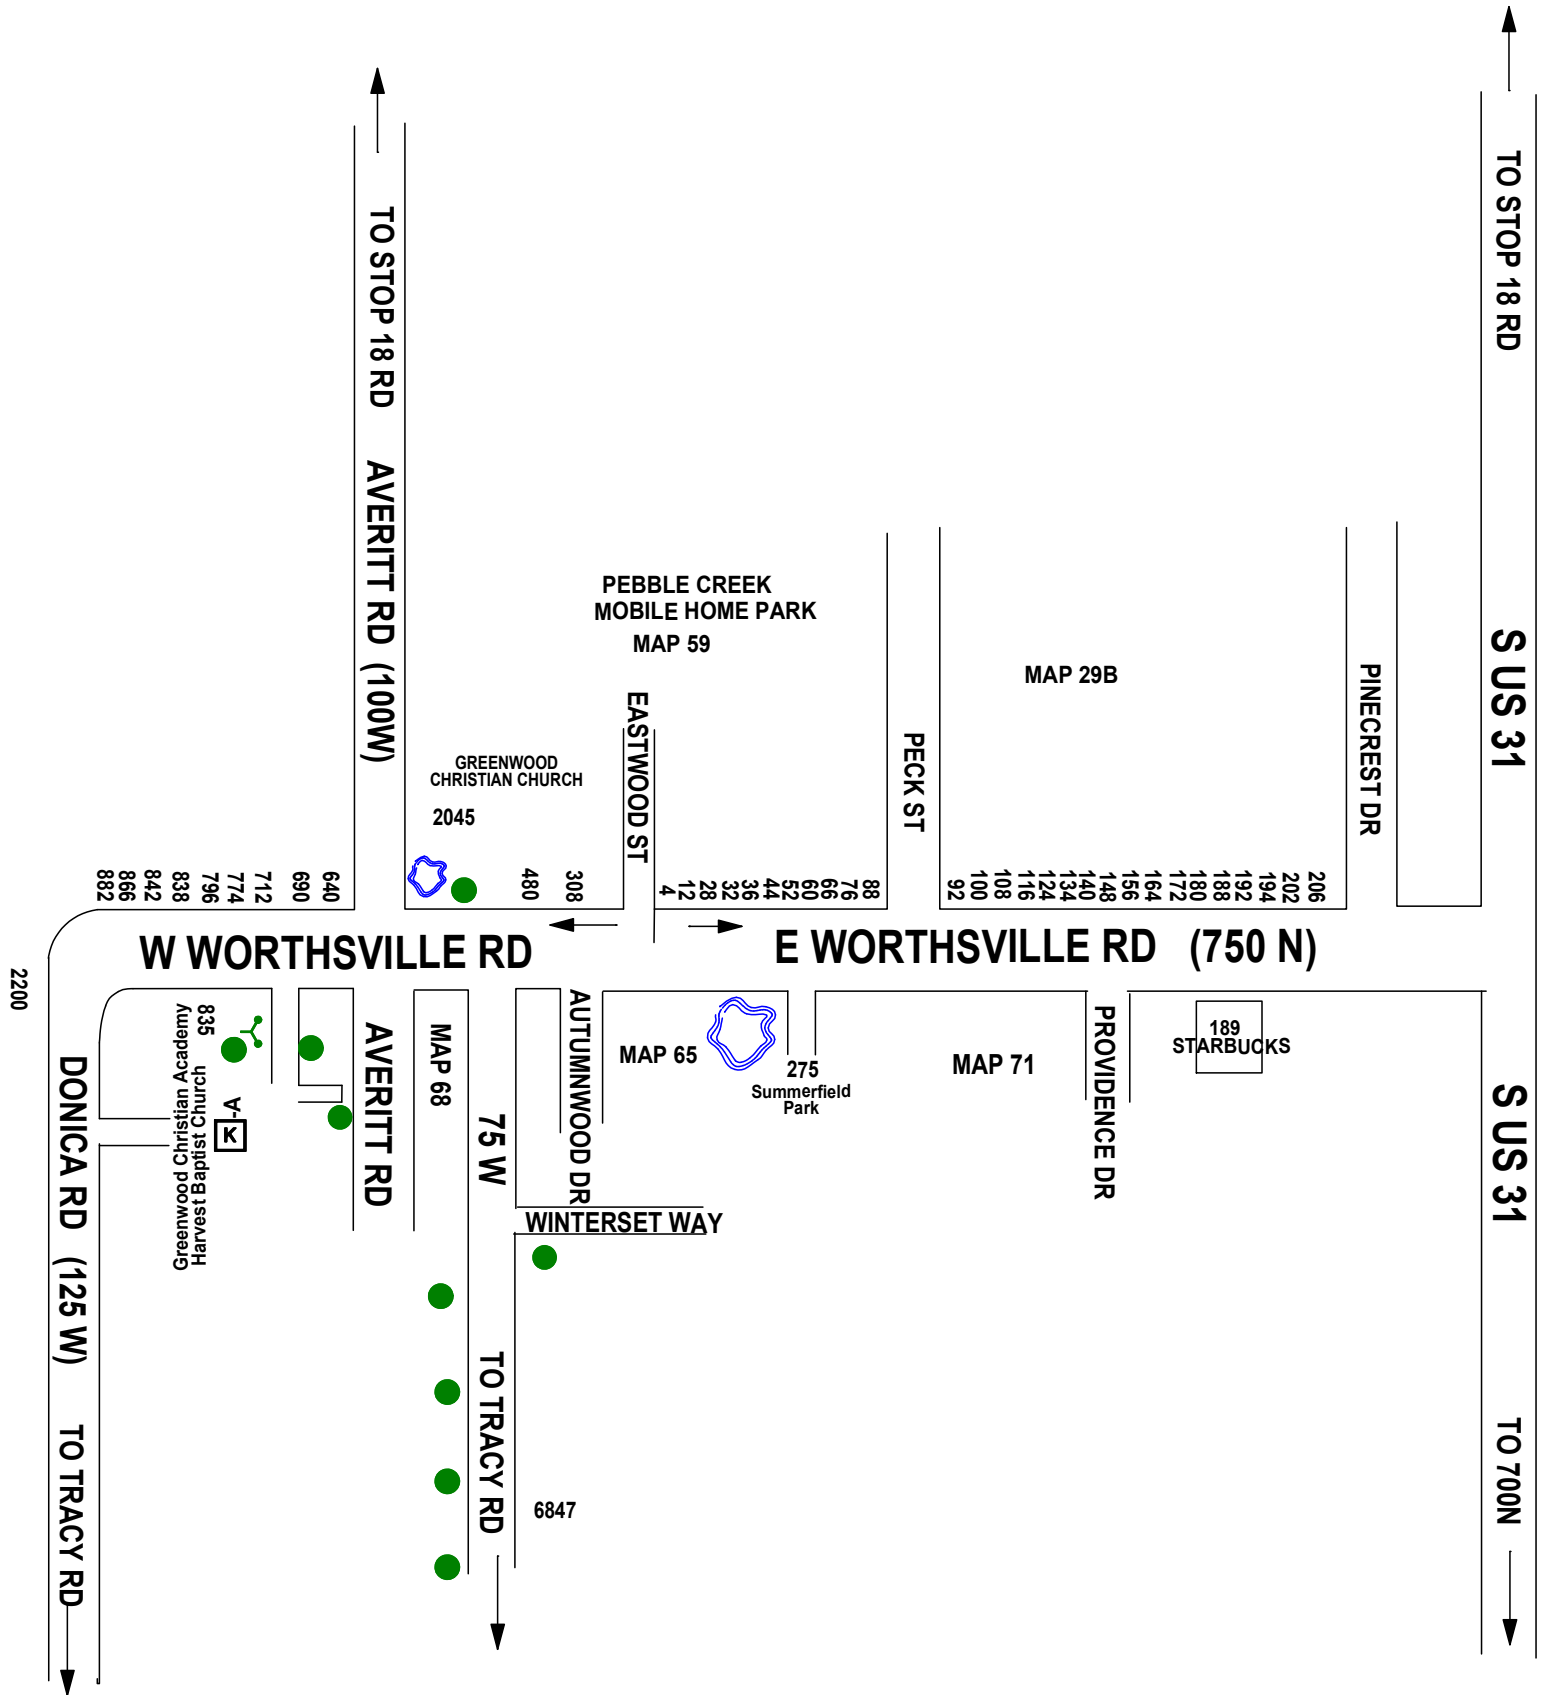

GREENWOOD FIRE DEPARTMENT

W WORTHSVILLE RD E WORTHSVILLE RD

52

Updated 8.23.2022

TO STOP 18 RD
AVERITT RD (100W)

TO STOP 18 RD

S US 31

S US 31

88
76
66
60
52
44
36
32
28
12
4

206
202
194
192
188
180
172
164
156
148
140
134
124
116
108
100
92

W WORTHSVILLE RD

E WORTHSVILLE RD (750 N)

AVERITT RD

MAP 68

75 W

AUTUMNWOOD DR

MAP 65

275
Summerfield
Park

MAP 71

PROVIDENCE DR

189
STARBUCKS

WINTERSET WAY

TO TRACY RD

6847

DONICA RD (125 W)

TO TRACY RD

2200

835
Greenwood Christian Academy
Harvest Baptist Church