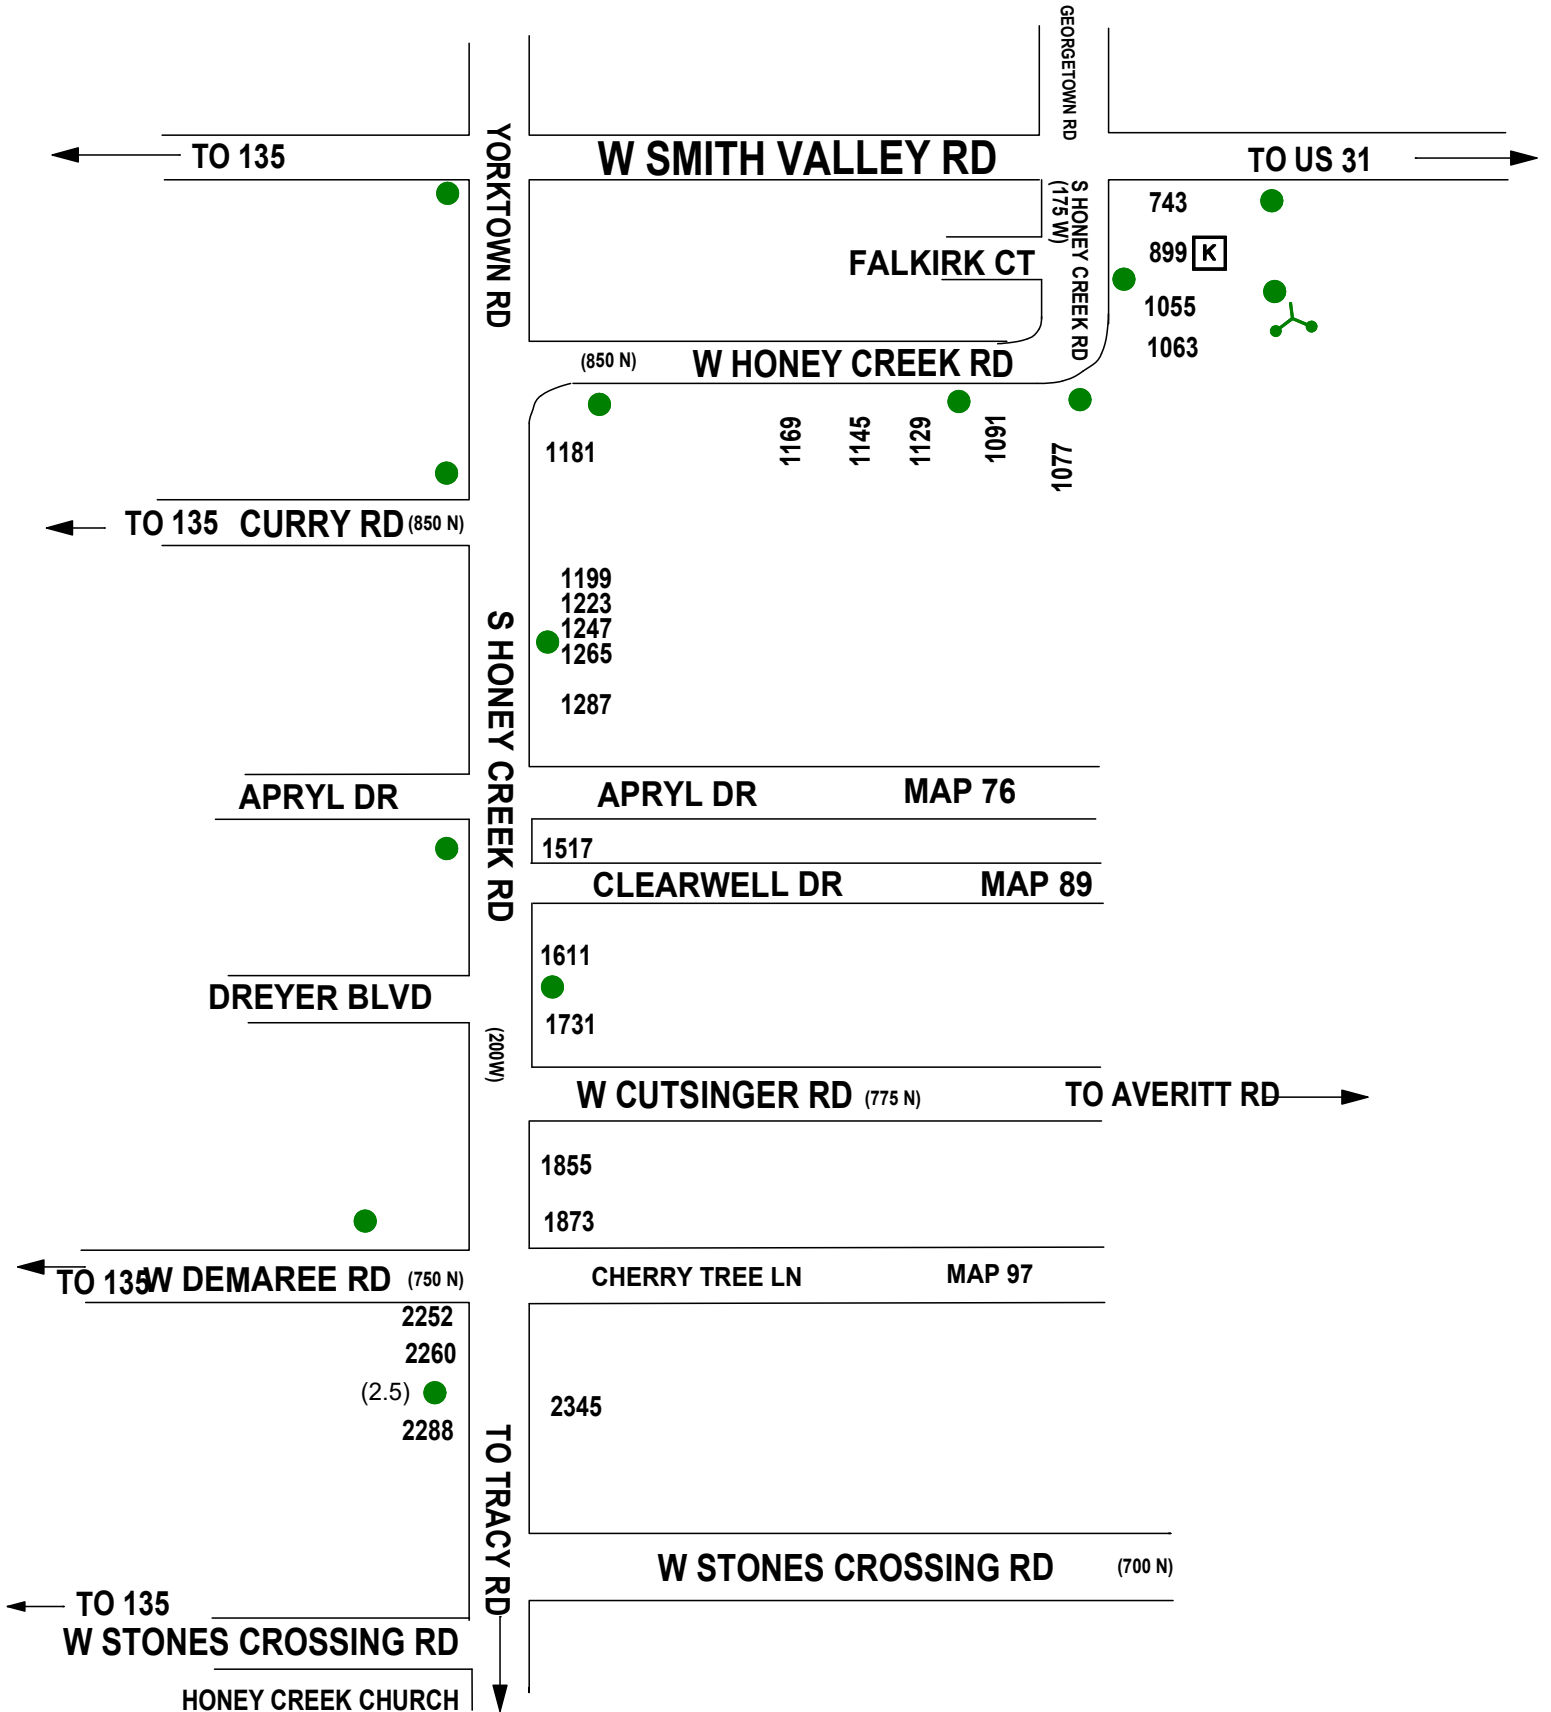

GREENWOOD FIRE DEPARTMENT

50

HONEY CREEK RD 200W, 850N & 175W

Updated 6.2.2020

TO 135

W SMITH VALLEY RD

TO US 31

FALKIRK CT

743

899 **K**

1055

1063

(850 N) W HONEY CREEK RD

1181

1169

1145

1129

1091

1077

1199

1223

1247

1265

1287

APRYL DR

APRYL DR

MAP 76

1517

CLEARWELL DR

MAP 89

DREYER BLVD

1611

1731

W CUTSINGER RD (775 N)

TO AVERITT RD

1855

1873

TO 135 W DEMAREE RD (750 N)

CHERRY TREE LN

MAP 97

2252

2260

(2.5)

2288

2345

W STONES CROSSING RD (700 N)

TO 135

W STONES CROSSING RD

HONEY CREEK CHURCH

TO TRACY RD