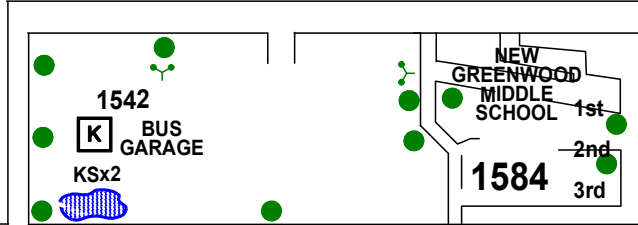

GREENWOOD FIRE DEPARTMENT

42A

AVERITT RD (1300-2100)

Updated 7.12.2022

FEATHERSTONE 1 & 2 Map 70 & 83

APRYL DR

1190 JUNK YARD 1348

850
FREEDOM PARK &
FREEDOM SPRINGS

↑
TO W SMITH VALLEY RD

APRYL DR

To US31 →

1301

DOWNING DR

1589
Future Location
First Baptist Church

W STOP 18 RD (800N)

To US31 →

↑
AVERITT RD

BLUE MEADOW DR

←
TO HONEY CREEK RD
W CUTSINGER RD (775N)

2010

2048

2072

2096

2098

←
To DONICA RD (125W)

W WORTHSVILE RD

To US31 →

PINES OF GREENWOOD

VILLAGE PINES