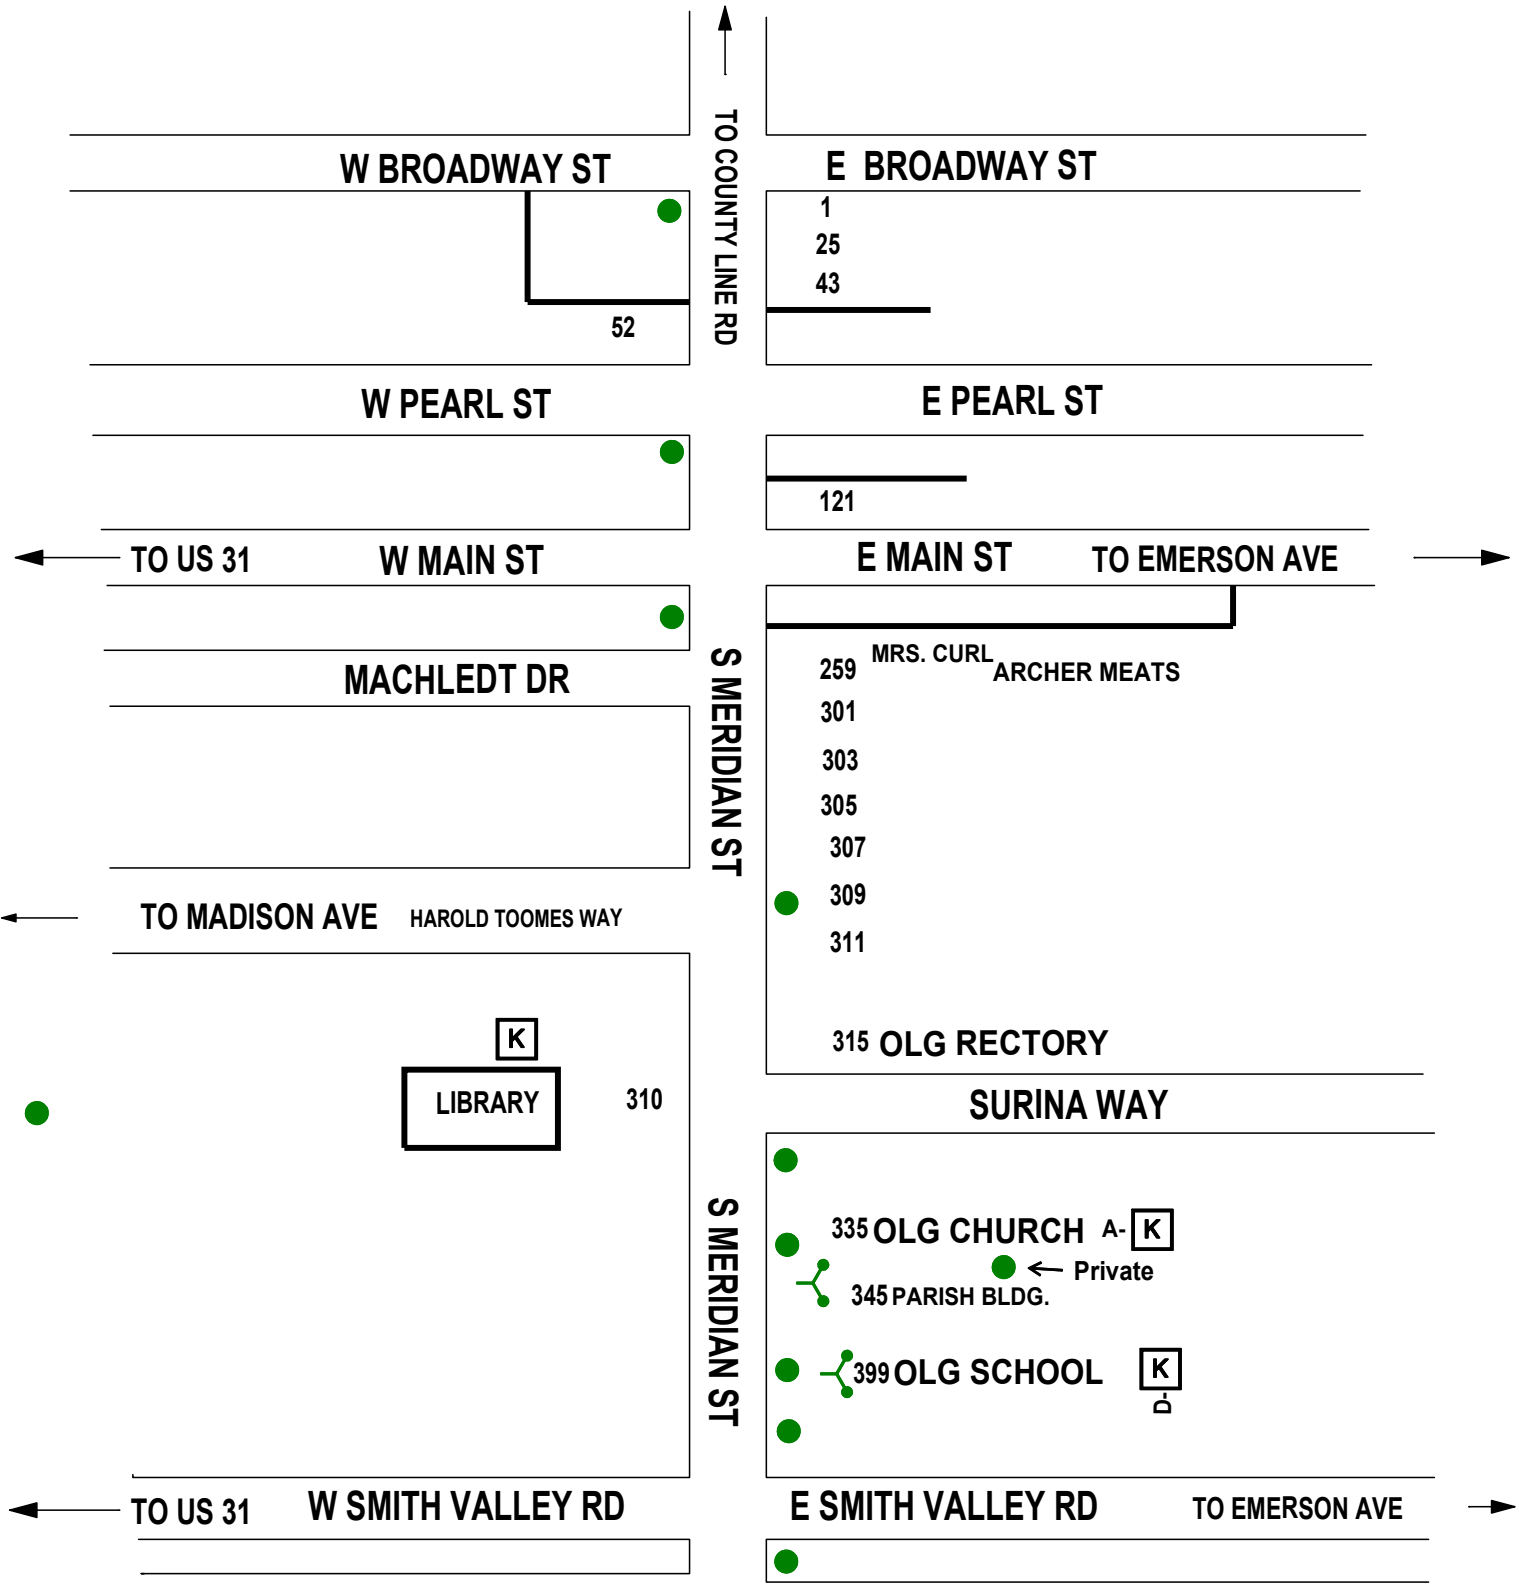

GREENWOOD FIRE DEPARTMENT

S MERIDIAN ST

38A

Updated 6.1.2020

707 S MADISON AVE (Map 39B)
GREENWOOD CENTRE