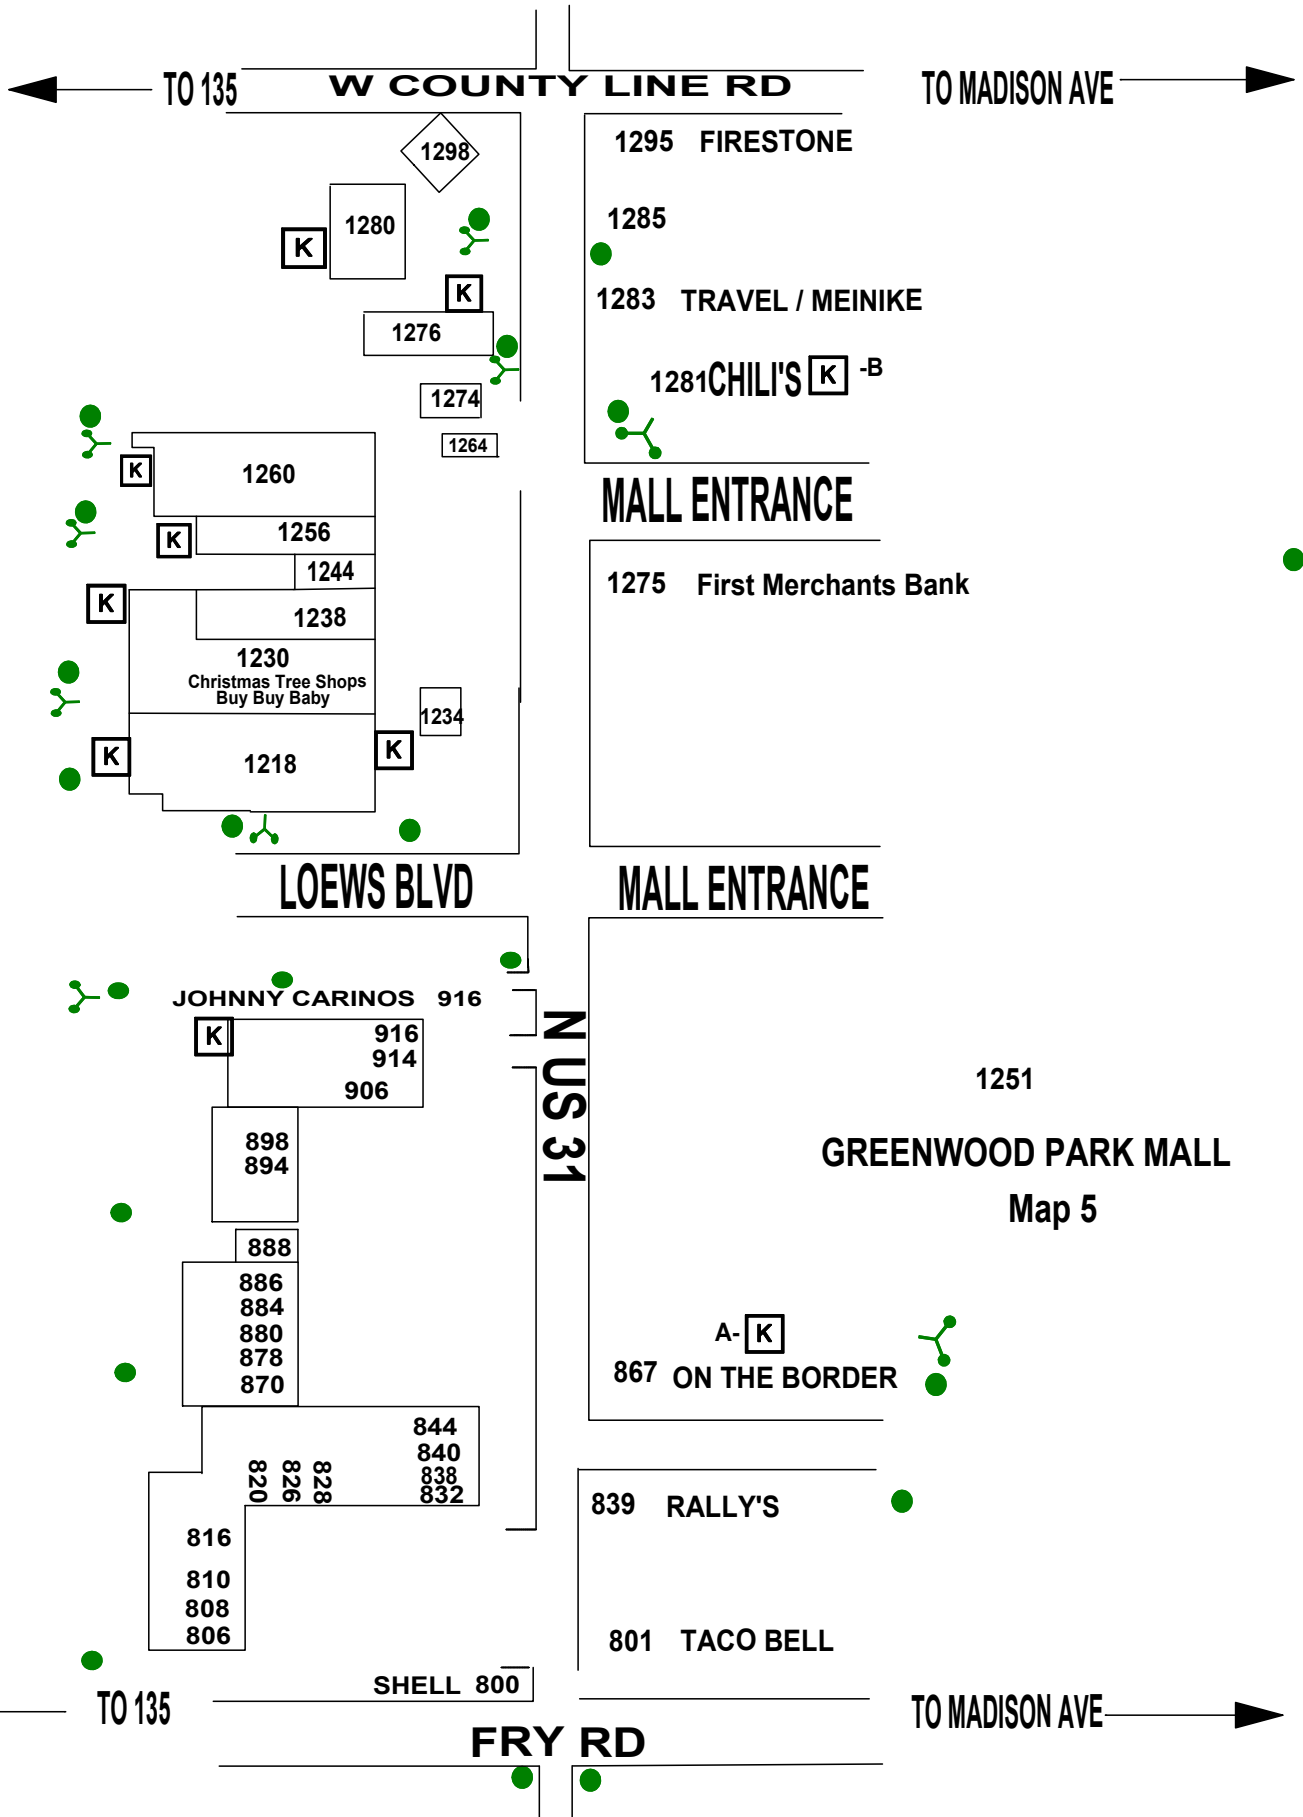

GREENWOOD FIRE DEPARTMENT

34

N US31 (800-1300)

UPDATED 6.22.2020

TO 135

W COUNTY LINE RD

TO MADISON AVE

1298

K 1280

K 1276

1274

1264

K 1260

K 1256

1244

K 1238

1230
Christmas Tree Shops
Buy Buy Baby

1234

K 1218

K

LOEWS BLVD

1295 FIRESTONE

1285

1283 TRAVEL / MEINIKE

867 ON THE BORDER

839 RALLY'S

801 TACO BELL

TO 135

SHELL 800

FRY RD

TO MADISON AVE