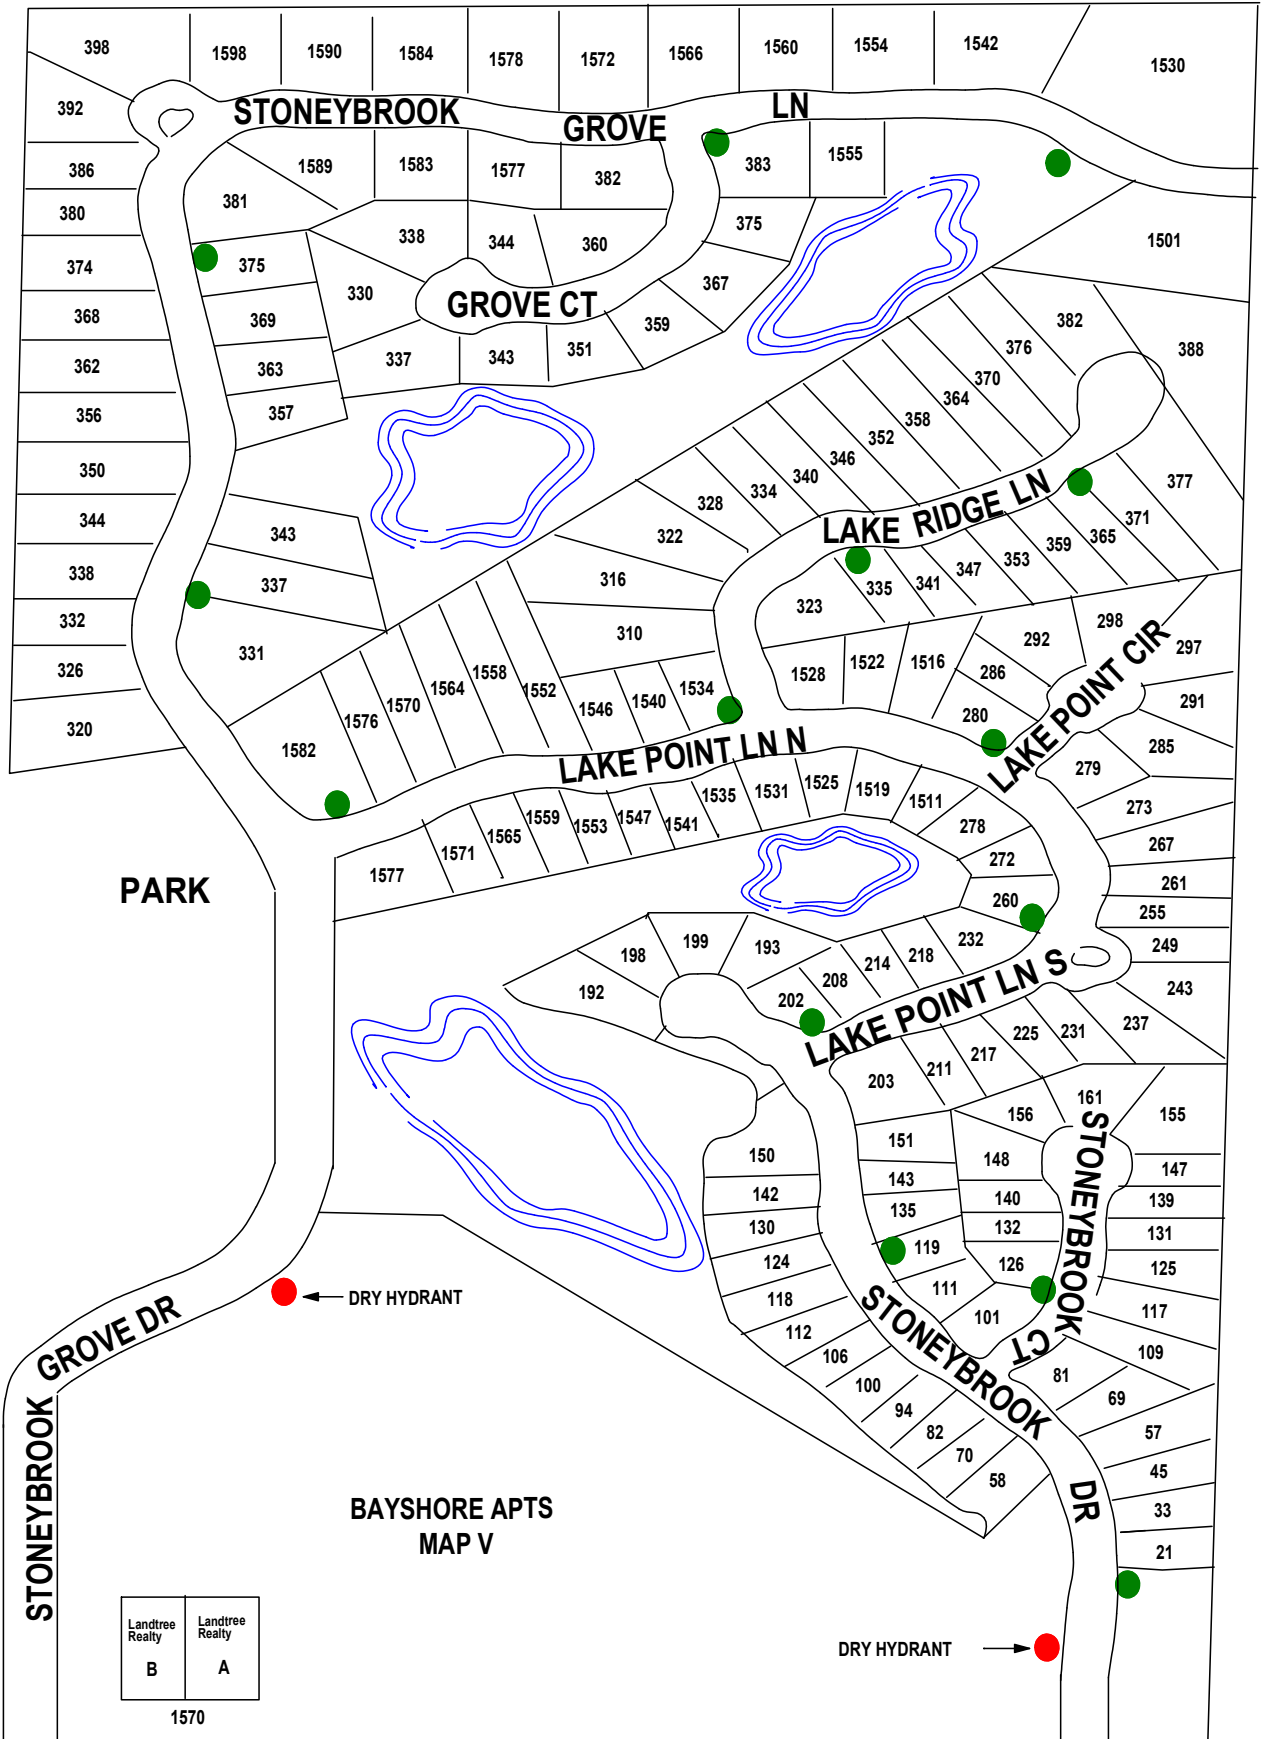

GREENWOOD FIRE DEPARTMENT

STONEYBROOK

33

Updated 10.20.2014

Landtree Realty	Landtree Realty
B	A

1570

← TO 135

W MAIN ST

TO US 31 →