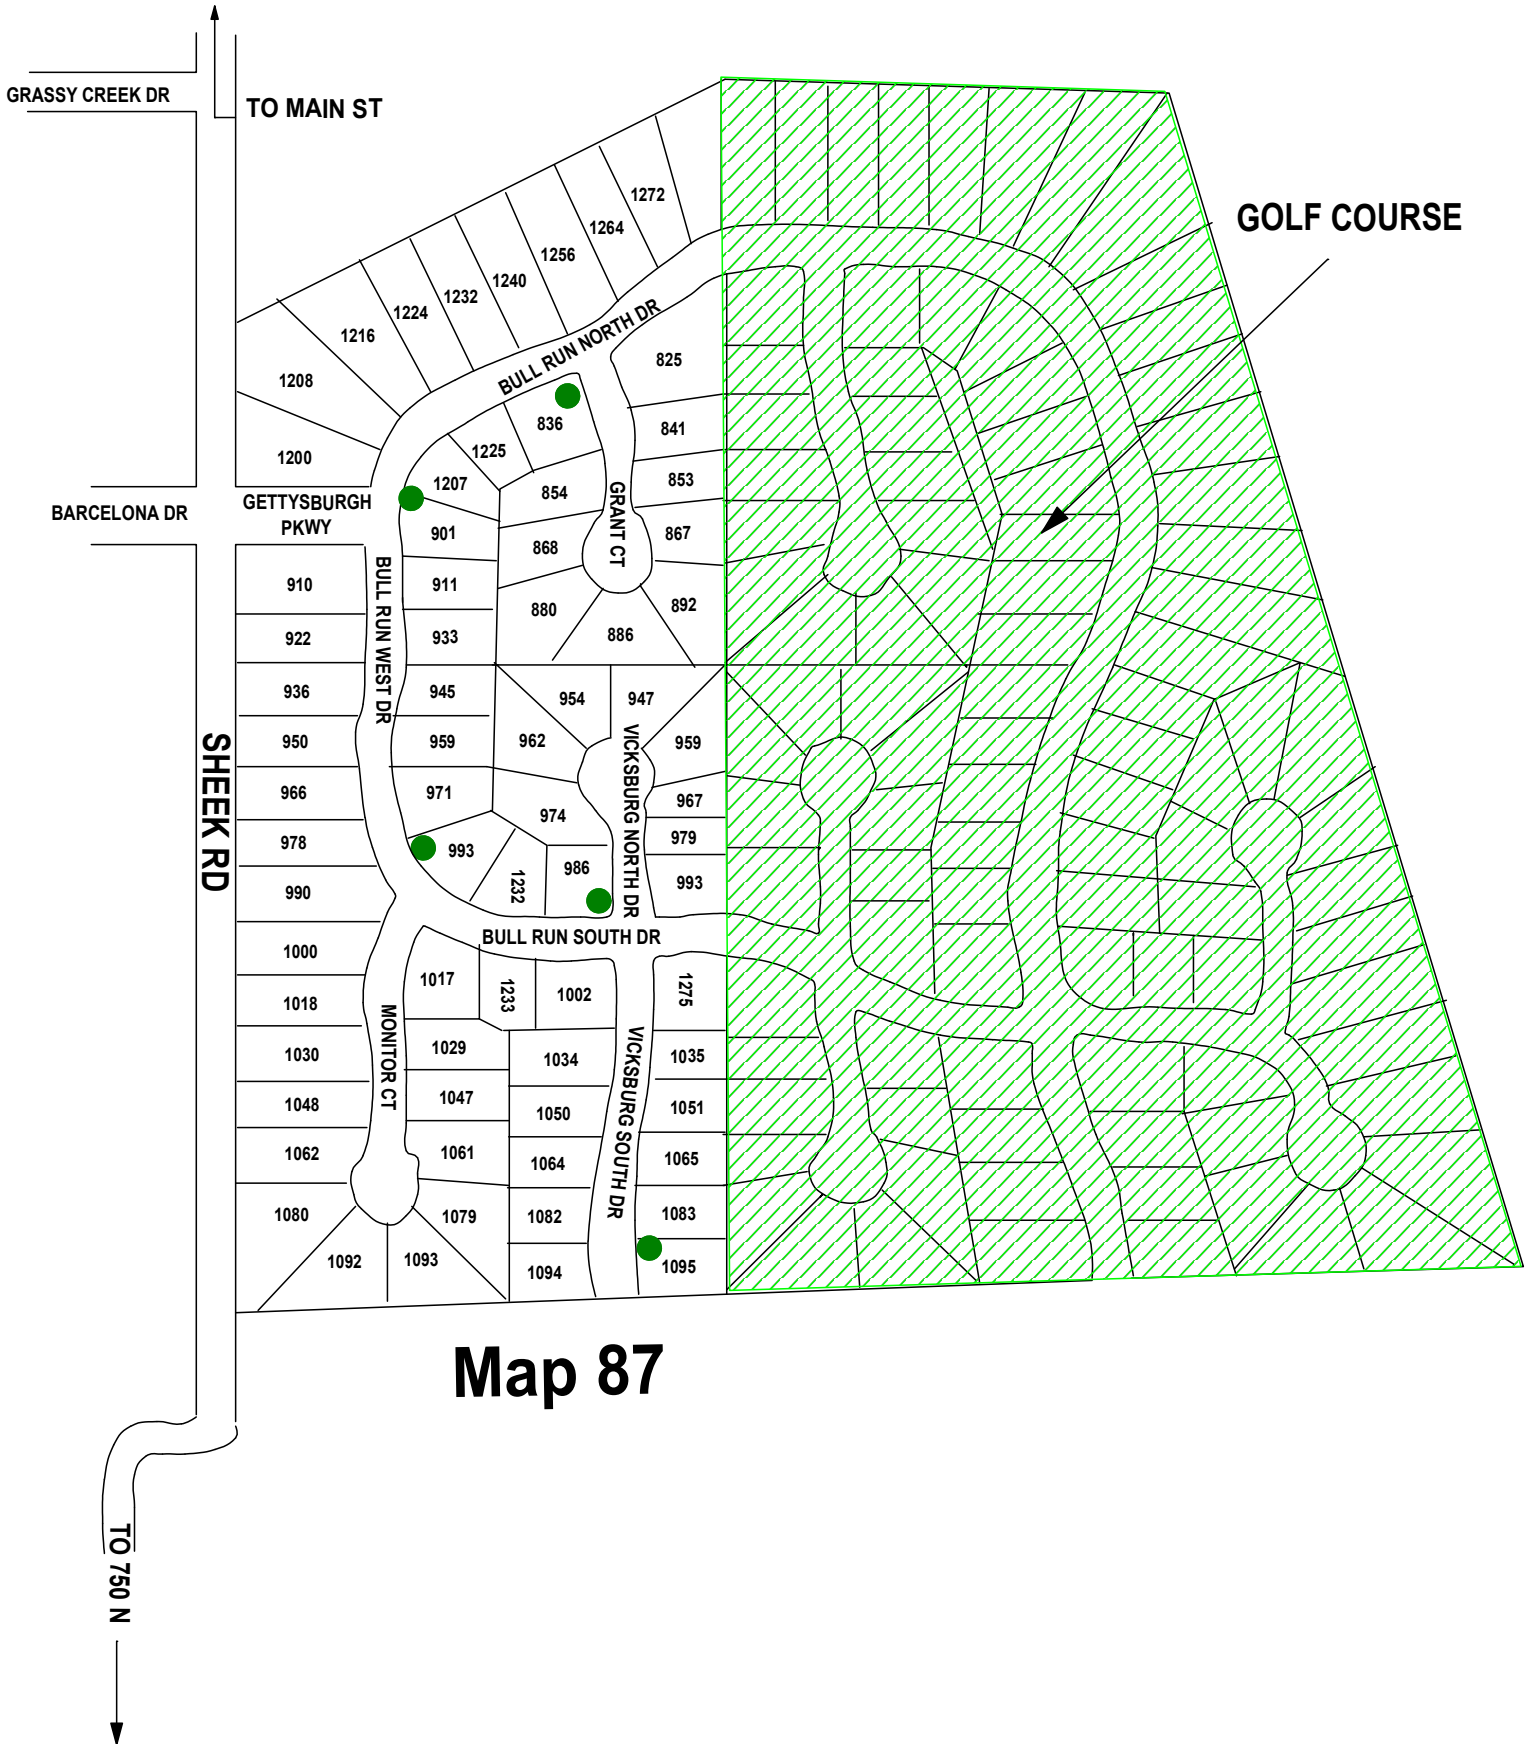

GREENWOOD FIRE DEPARTMENT

SHILOH RUN

32

Updated 10.20.2014

Map 87

TO 750 N