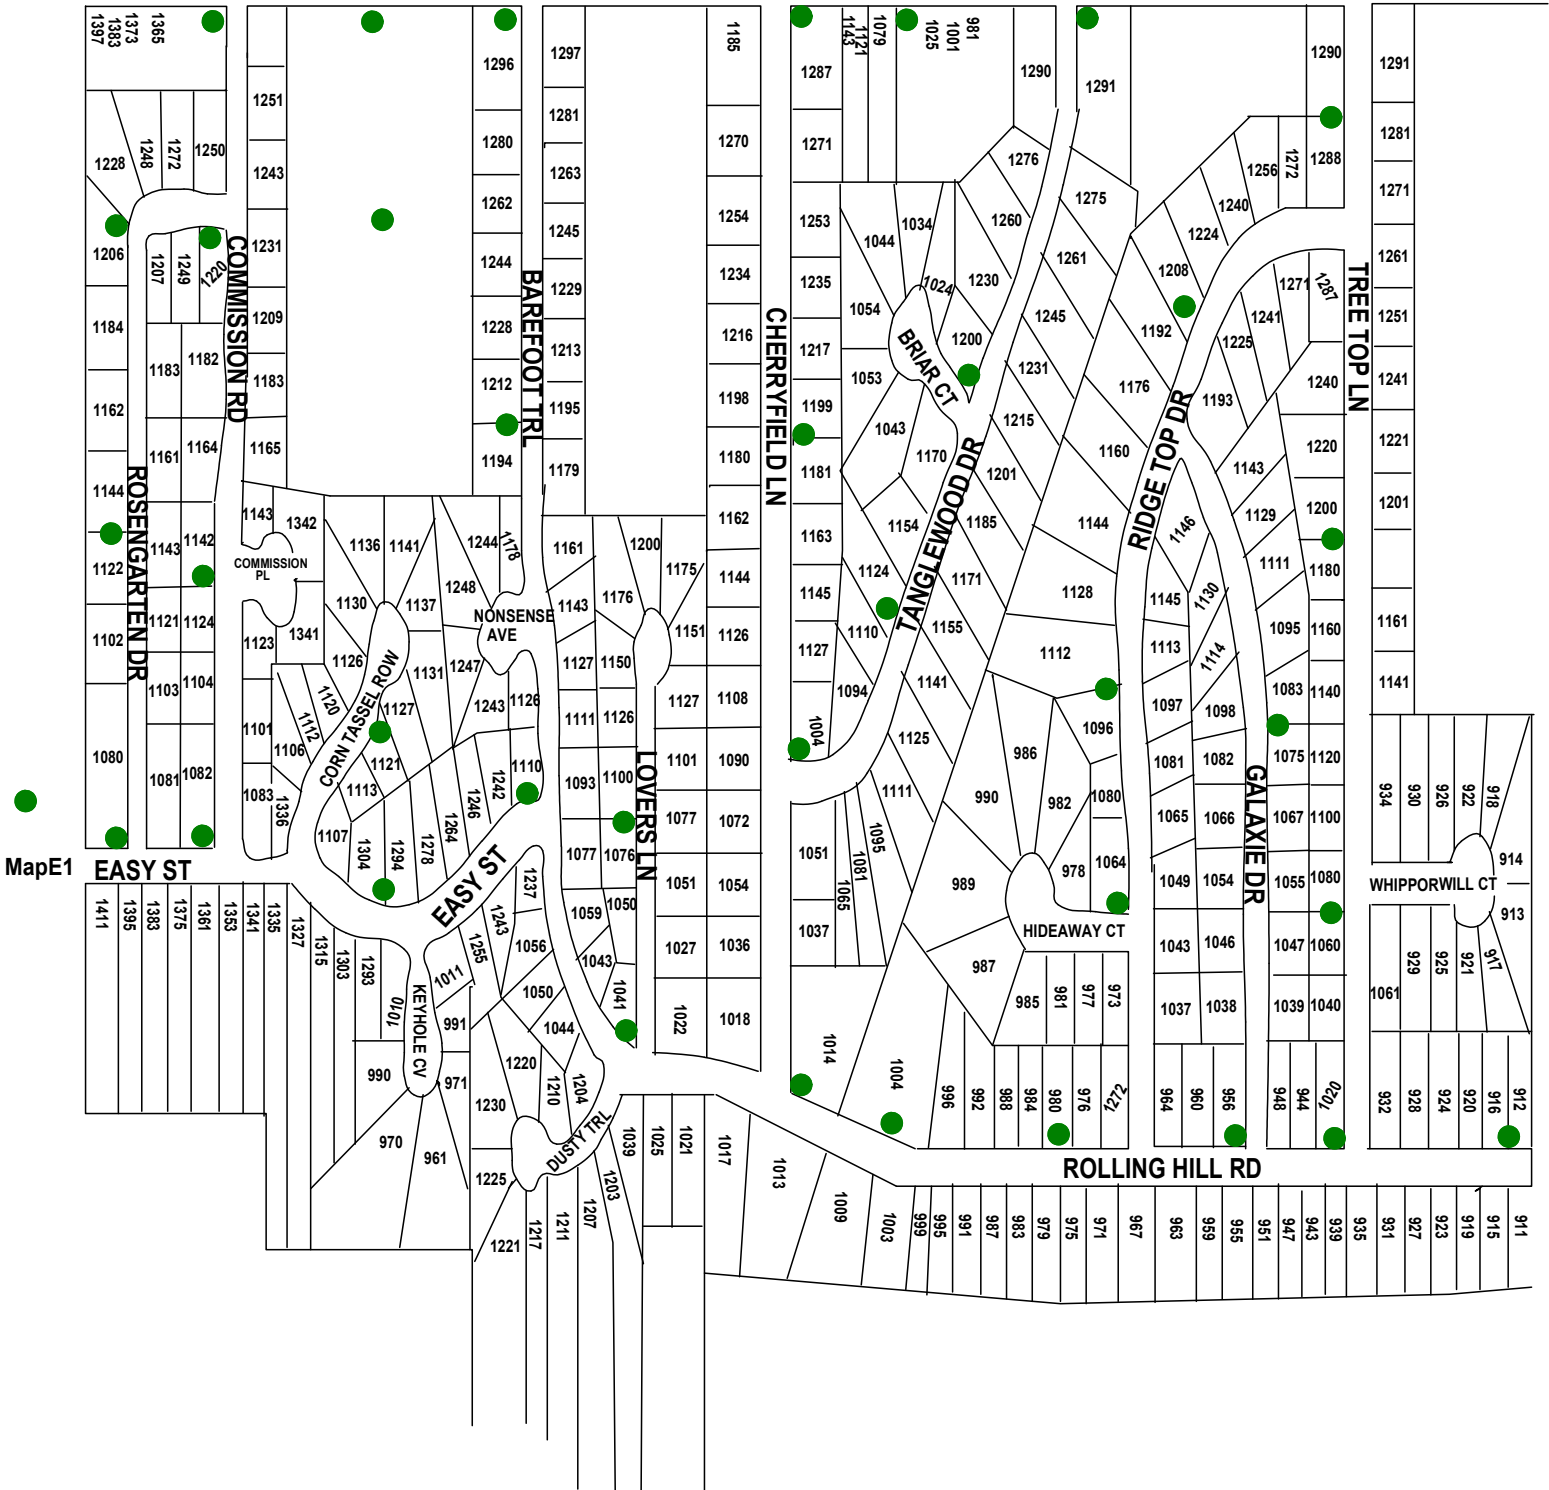

## IMPERIAL HILLS

# 3

Updated 6.16.2020

SHELBY ST

COMMUNITY HOSPITAL SOUTH

TO 135

W COUNTY LINE RD

TO US 31

MapE1