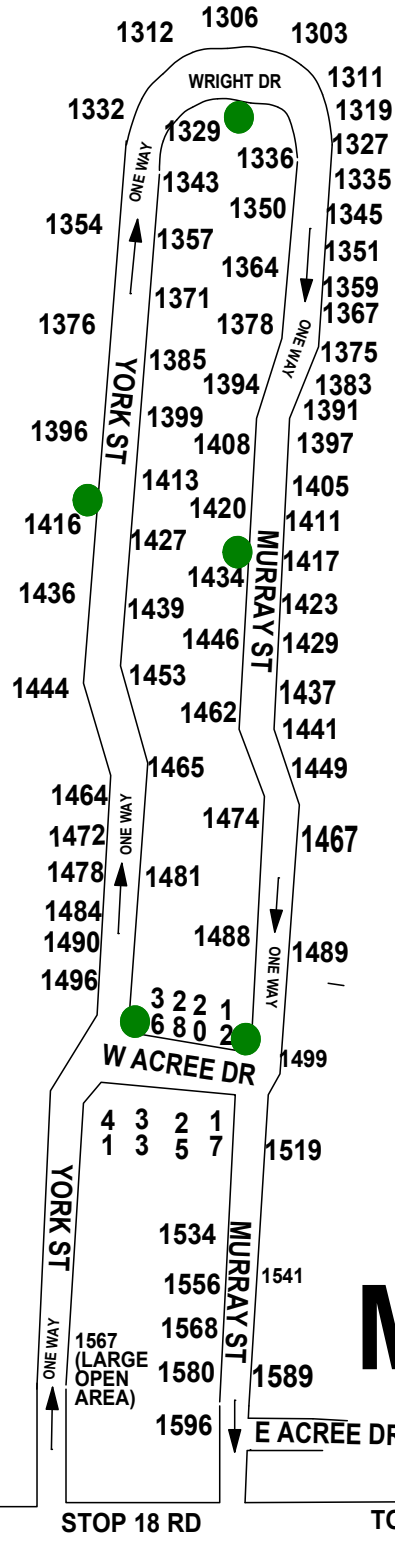

GREENWOOD FIRE DEPARTMENT GREENWOOD FARMS

29C

Updated 3.9.2015

MAP 29A

← TO AVERITT

STOP 18 RD

TO US 31 →