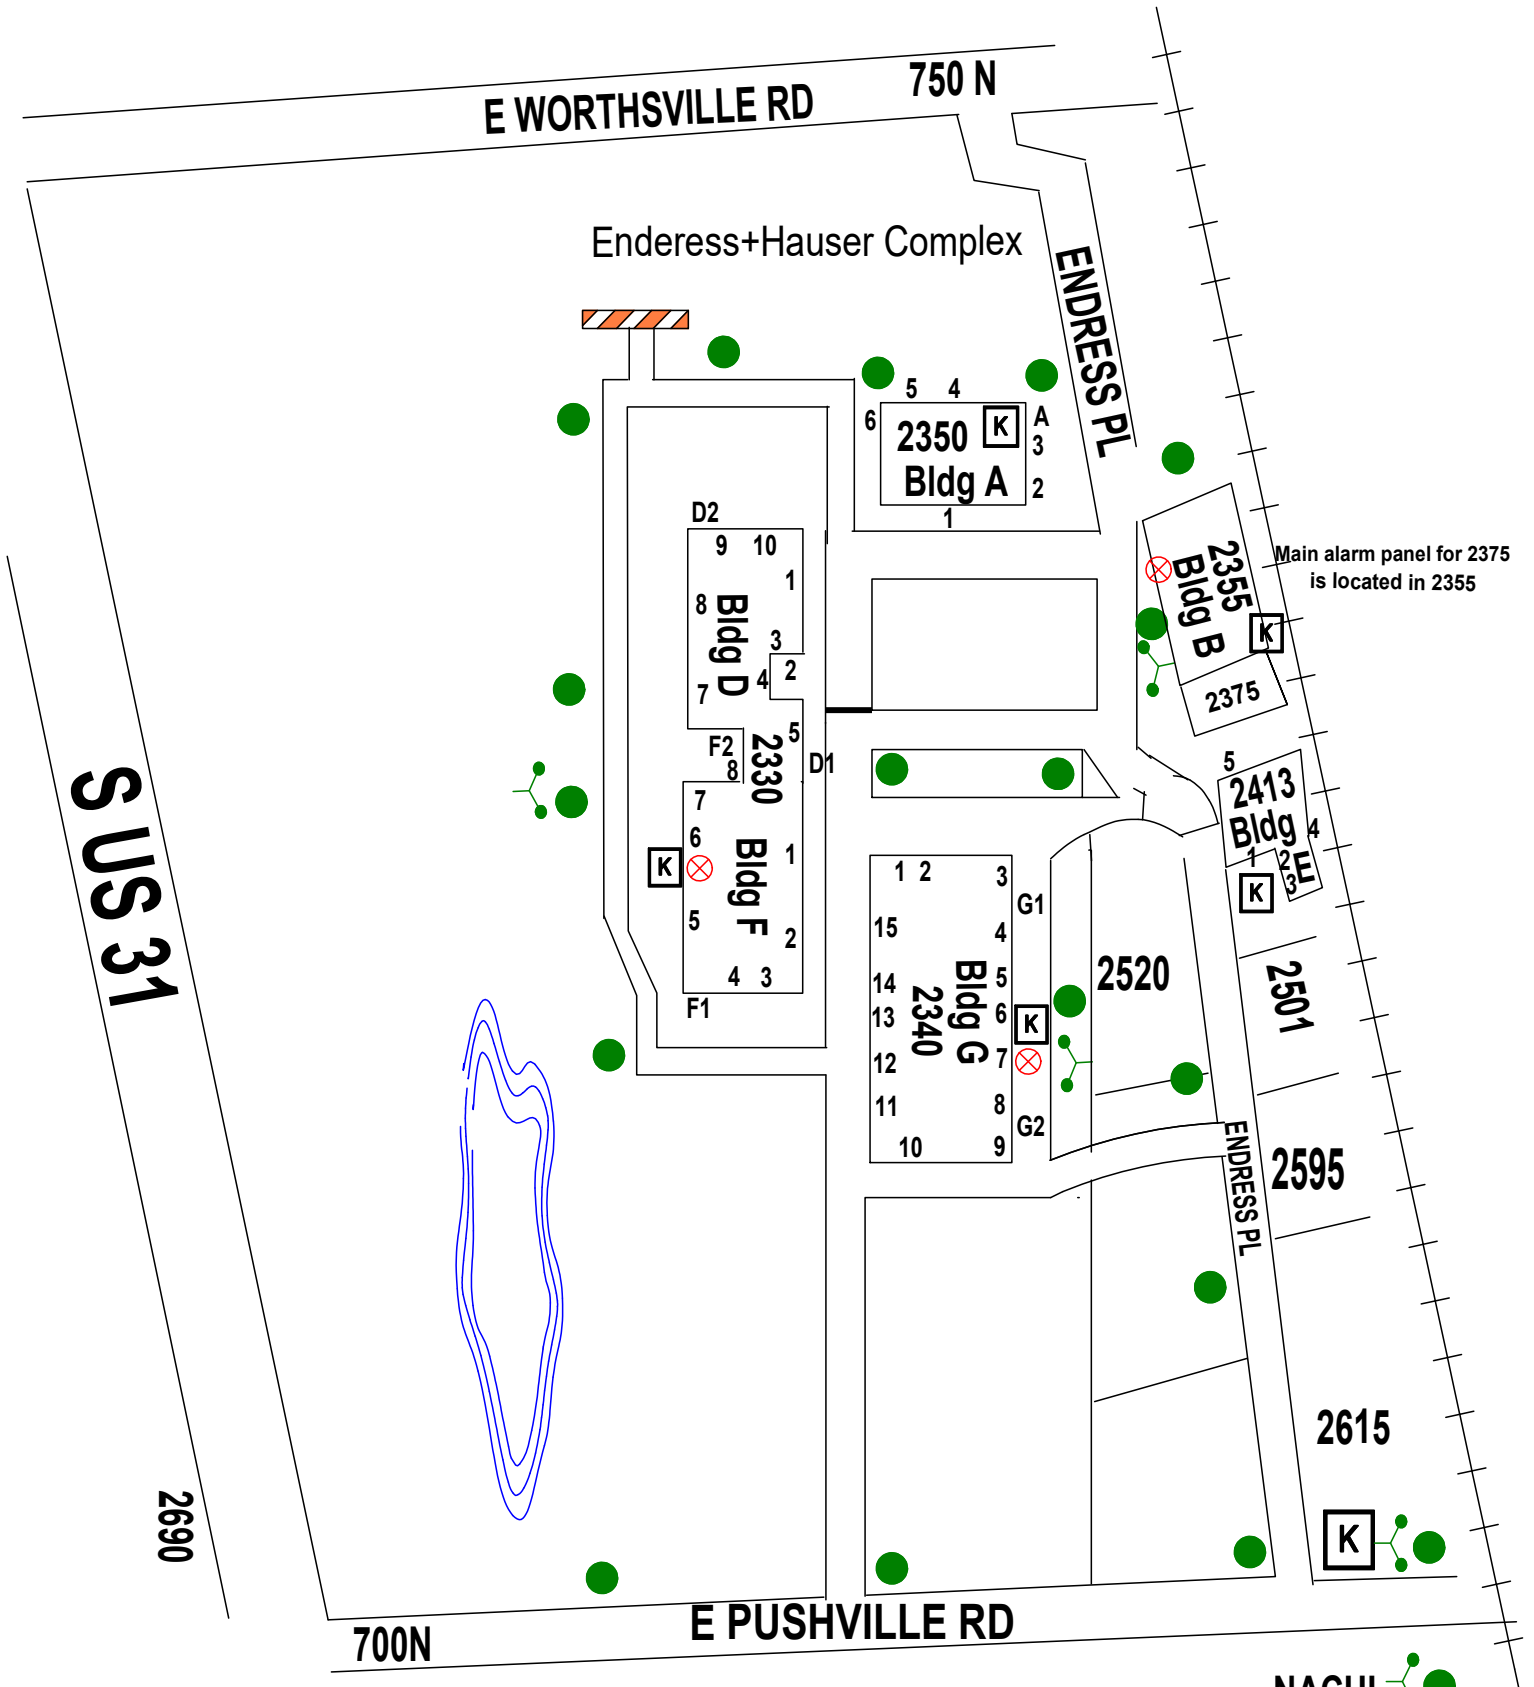

GREENWOOD FIRE DEPARTMENT

ENDRESS + HAUSER

28A

Updated 6.3.2020

Main alarm panel for 2375 is located in 2355