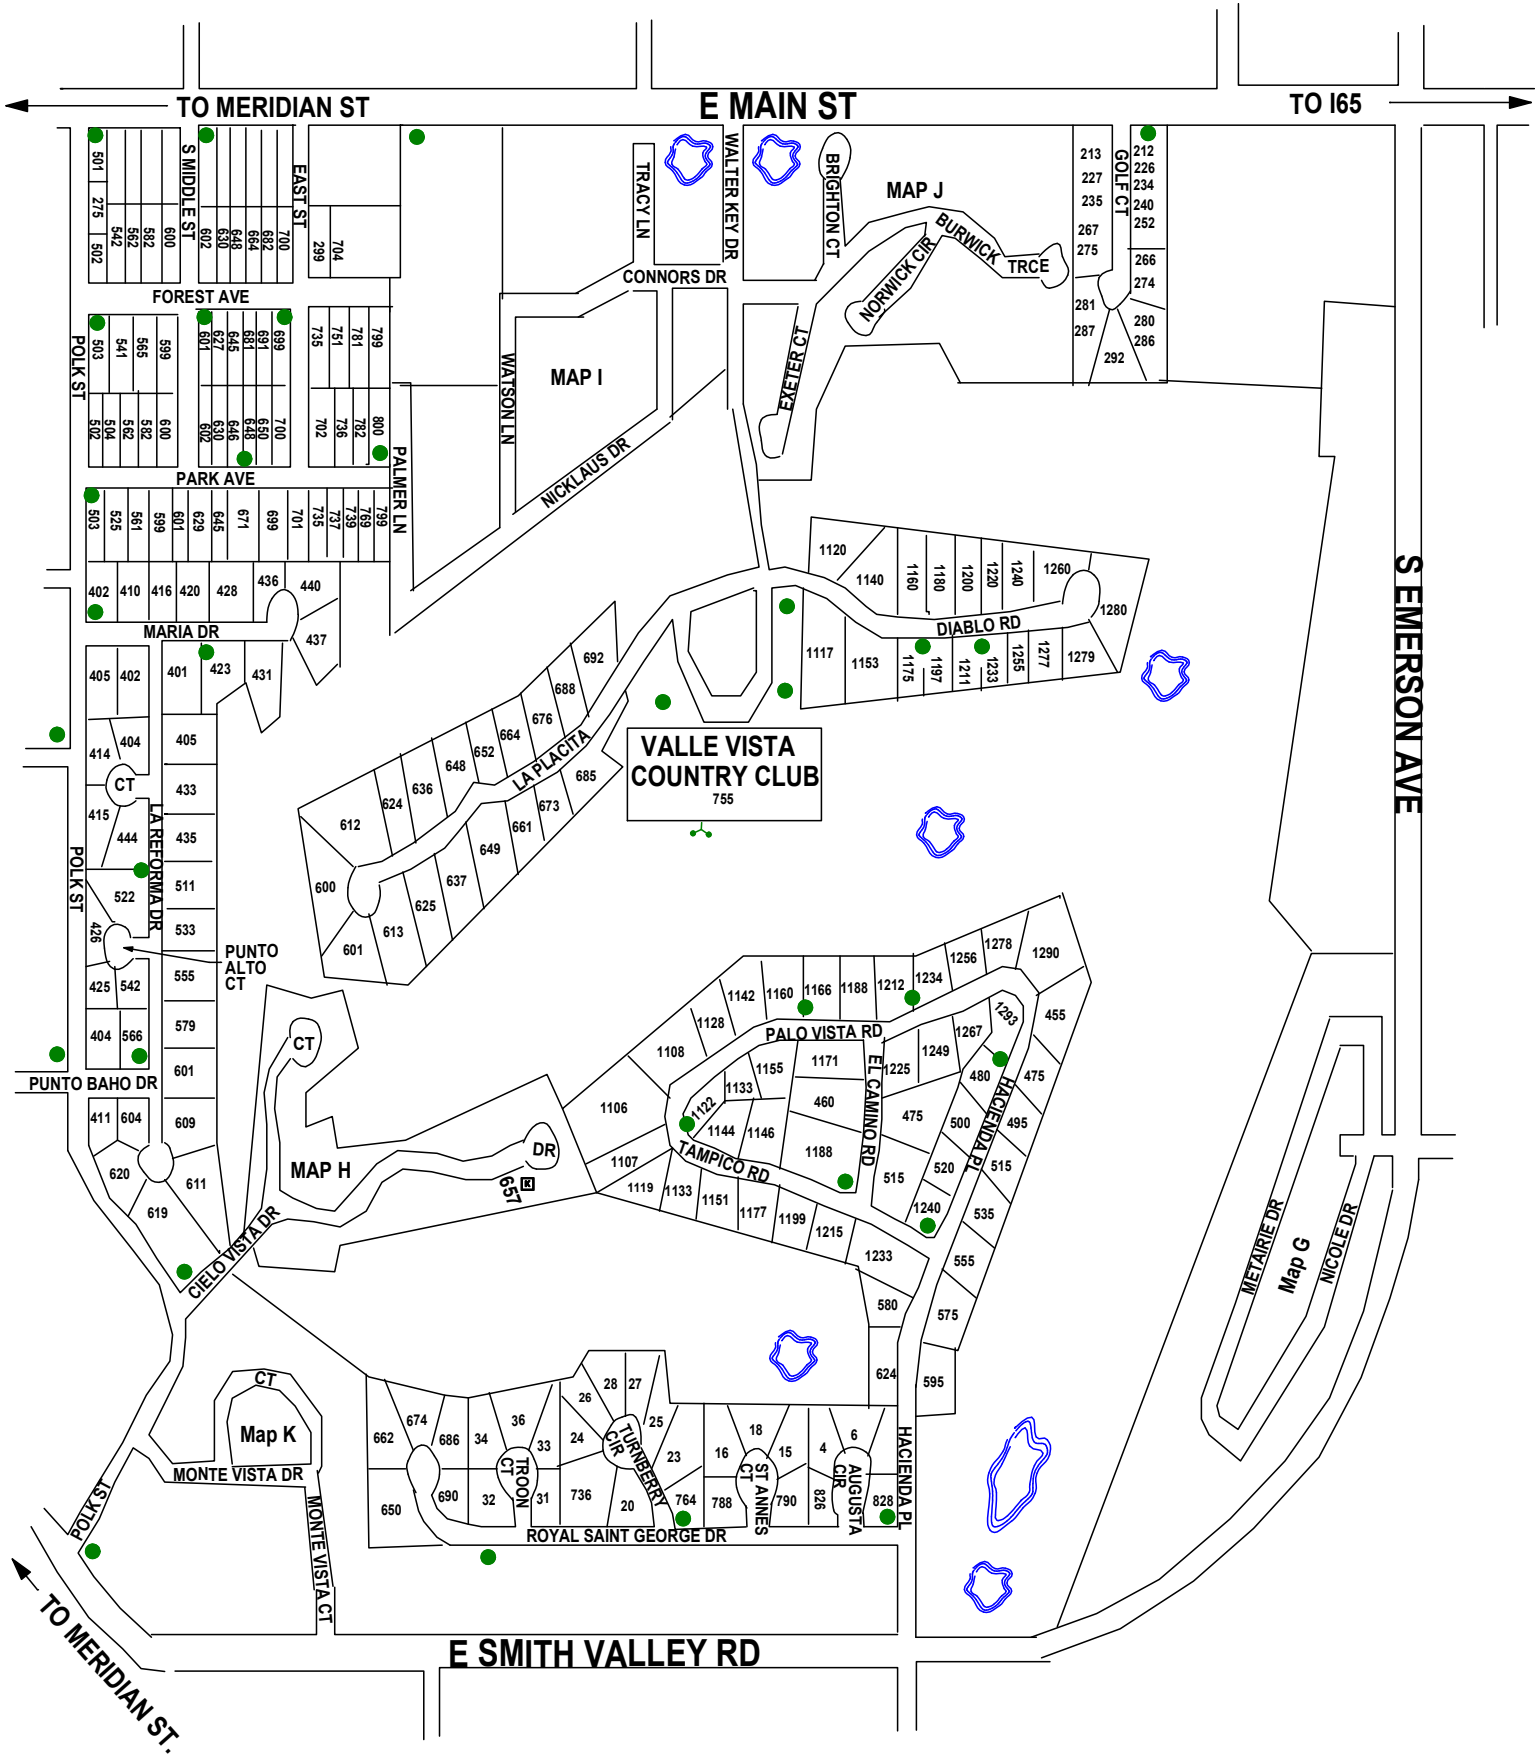

GREENWOOD FIRE DEPARTMENT

23

Updated 9.24.2018

TO MERIDIAN ST

E MAIN ST

TO I65

FOREST AVE

PARK AVE

MARIA DR

VALLE VISTA COUNTRY CLUB
755

PUNTO ALTO CT

PUNTO BAHO DR

MAP H

PALO VISTA RD

TAMPICO RD

MONTE VISTA DR

E SMITH VALLEY RD

S EMERSON AVE

MAP J

MAP I

MAP K

MAP G

TO MERIDIAN ST