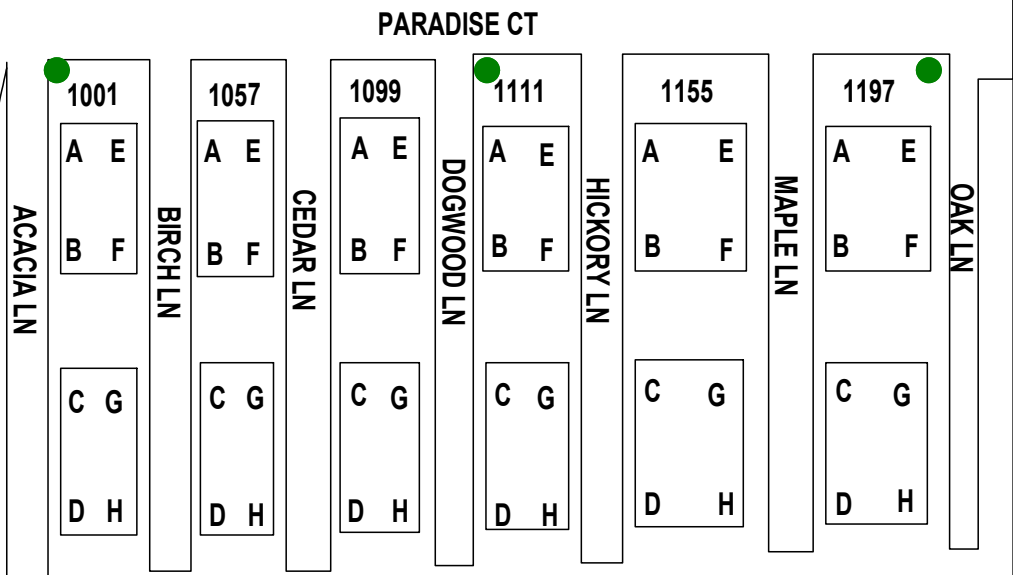

GREENWOOD FIRE DEPARTMENT

EDEN ESTATES

22

Updated 10.17.2014

MAP Q
MISSION HILLS

613 609

610 PARADISE CT

MAP G
VALLE VISTA
ARMES

GRASSY CREEK LN

TO SHEEK RD

MAP U
BEXLEY VILLAGE