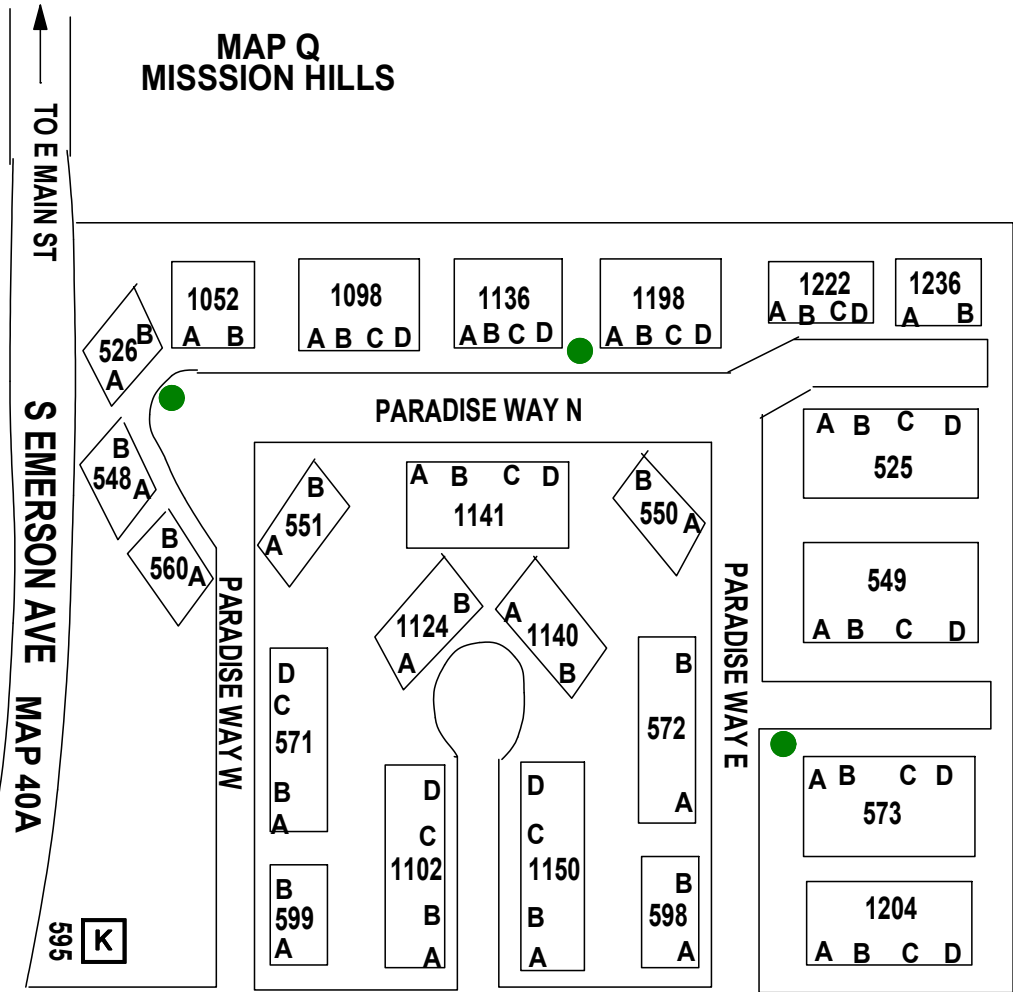

GREENWOOD FIRE DEPARTMENT

EDEN ESTATES

22

Updated 10.17.2014

MAP Q
MISSION HILLS

613 609

610 PARADISE CT

MAP G
VALLE VISTA
ARMES

GRASSY CREEK LN

TO SHEEK RD

MAP U
BEXLEY VILLAGE