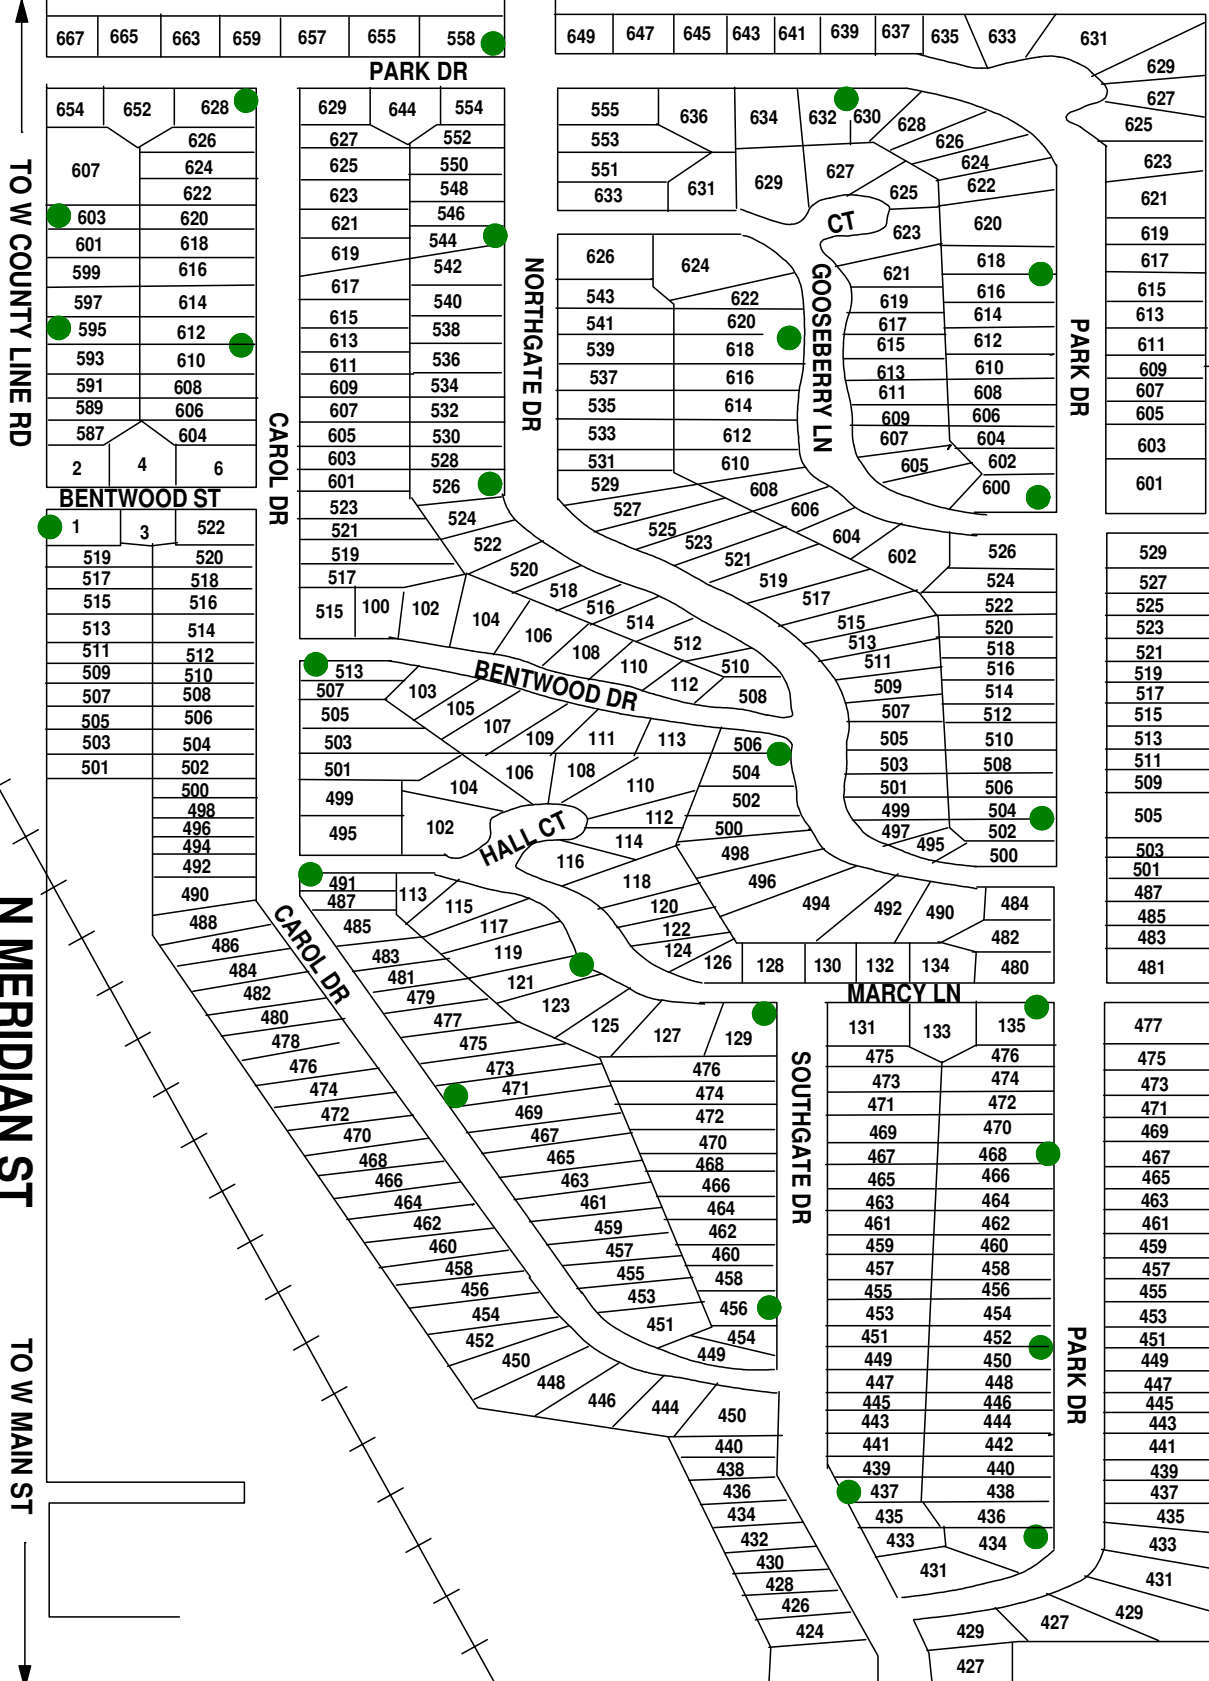

GREENWOOD FIRE DEPARTMENT

NORTHERN PARK

16

Updated 6.7.23 TAS

MAP 13

100 CRESTVIEW DR
NORTHEAST PARK
599 GOOSEBERRY LN
SKATE PARK

ACADEMY ST
MAP 19

TO W COUNTY LINE RD

N MERIDIAN ST

TO W MAIN ST