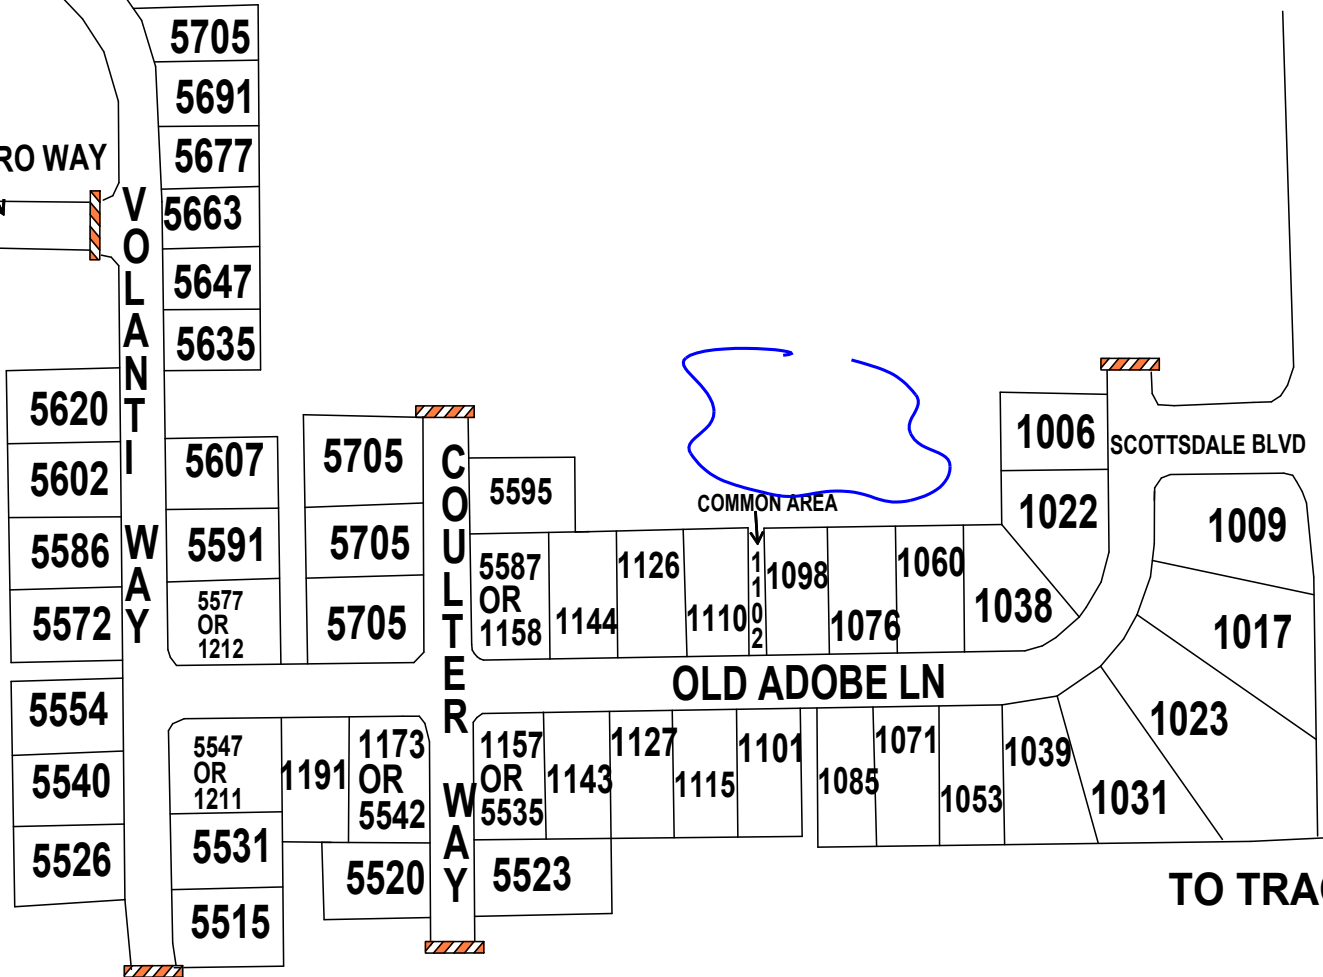

# 103

Updated 8.22.2022

## MAP104

### LITTLE RODEO PLACE (FUTURE)

### SUGUARO WAY

↑  
TO SMOKEY ROW

↓  
TO TRACY RD