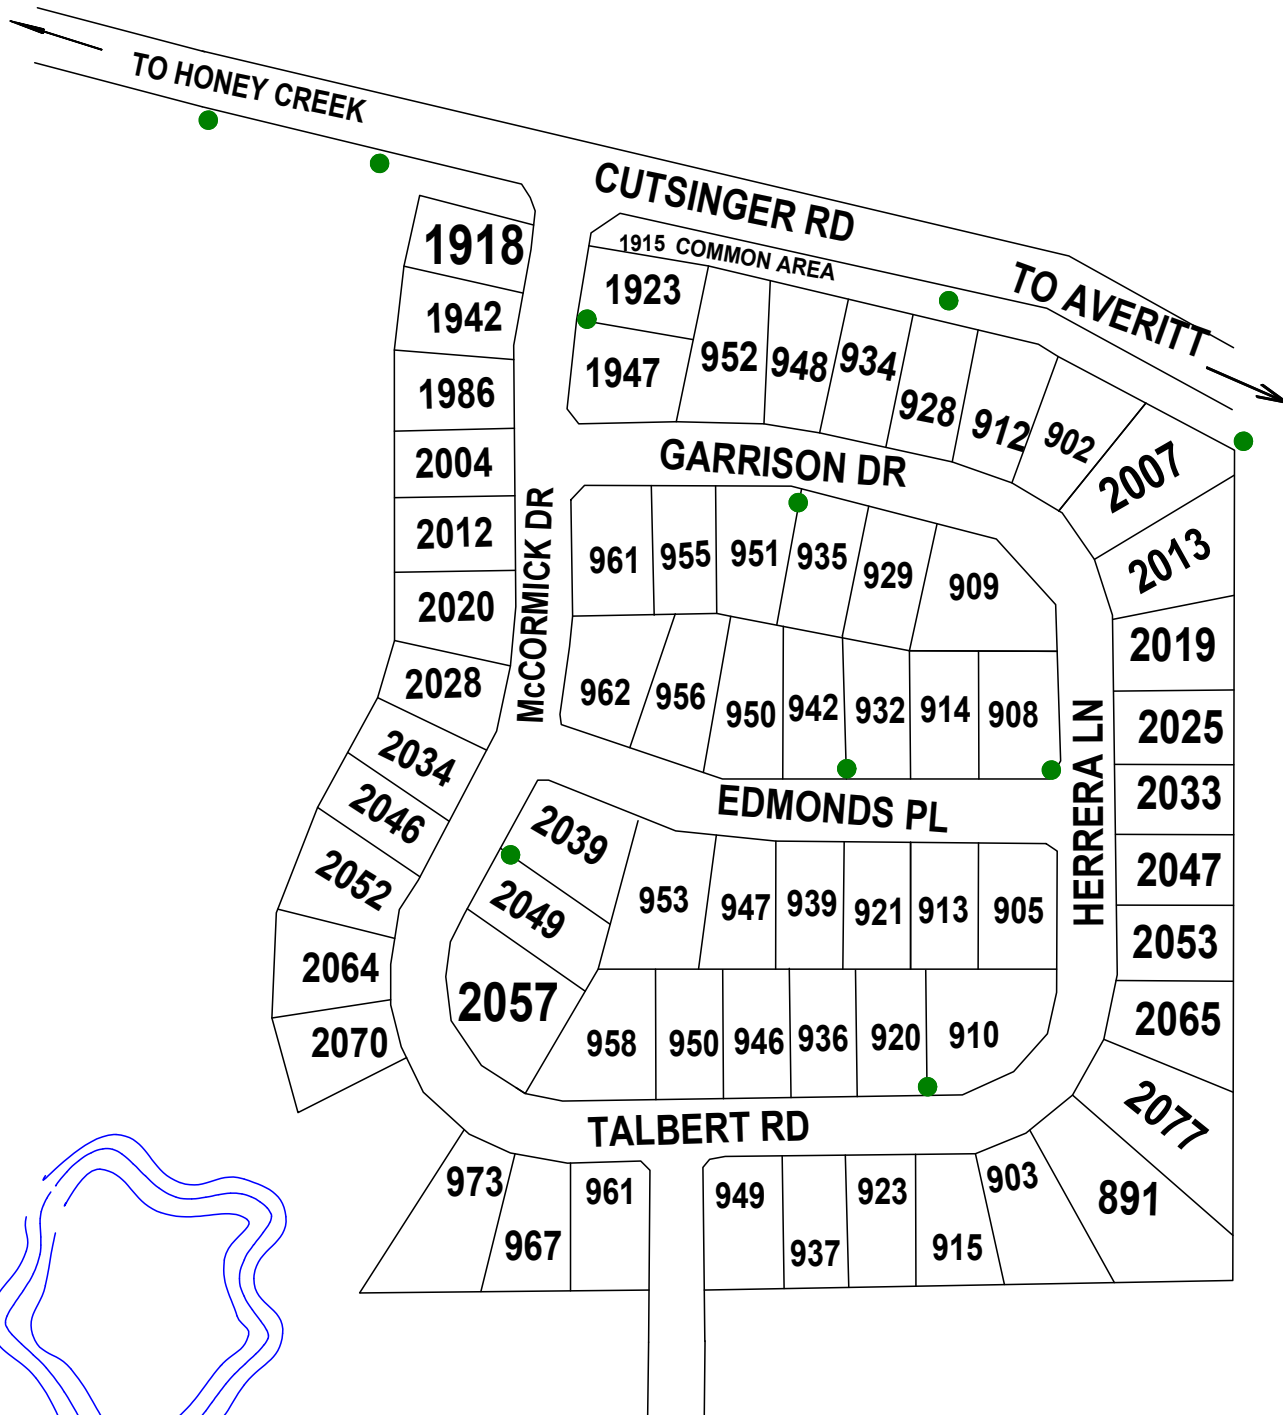

# GREENWOOD FIRE DEPARTMENT

## McCORMICK ESTATES

# 101

Updated 10.26.2022

HONEY CREEK MEADOWS  
MAP 51A