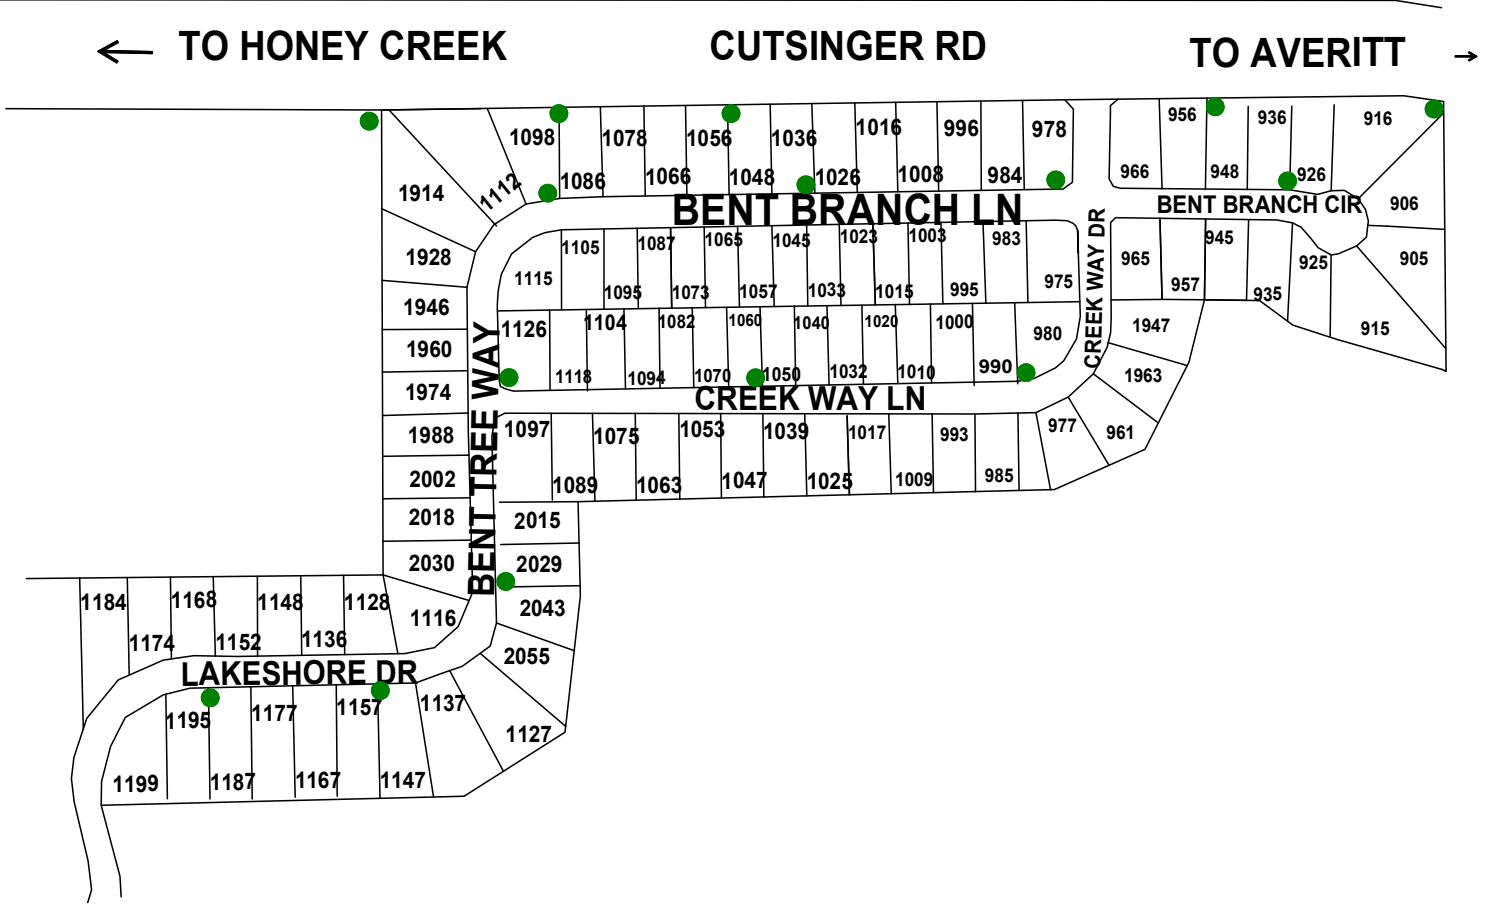

GREENWOOD FIRE DEPARTMENT CHERRY TREE WALK

97A

Updated 10.26.2022

MAP 97