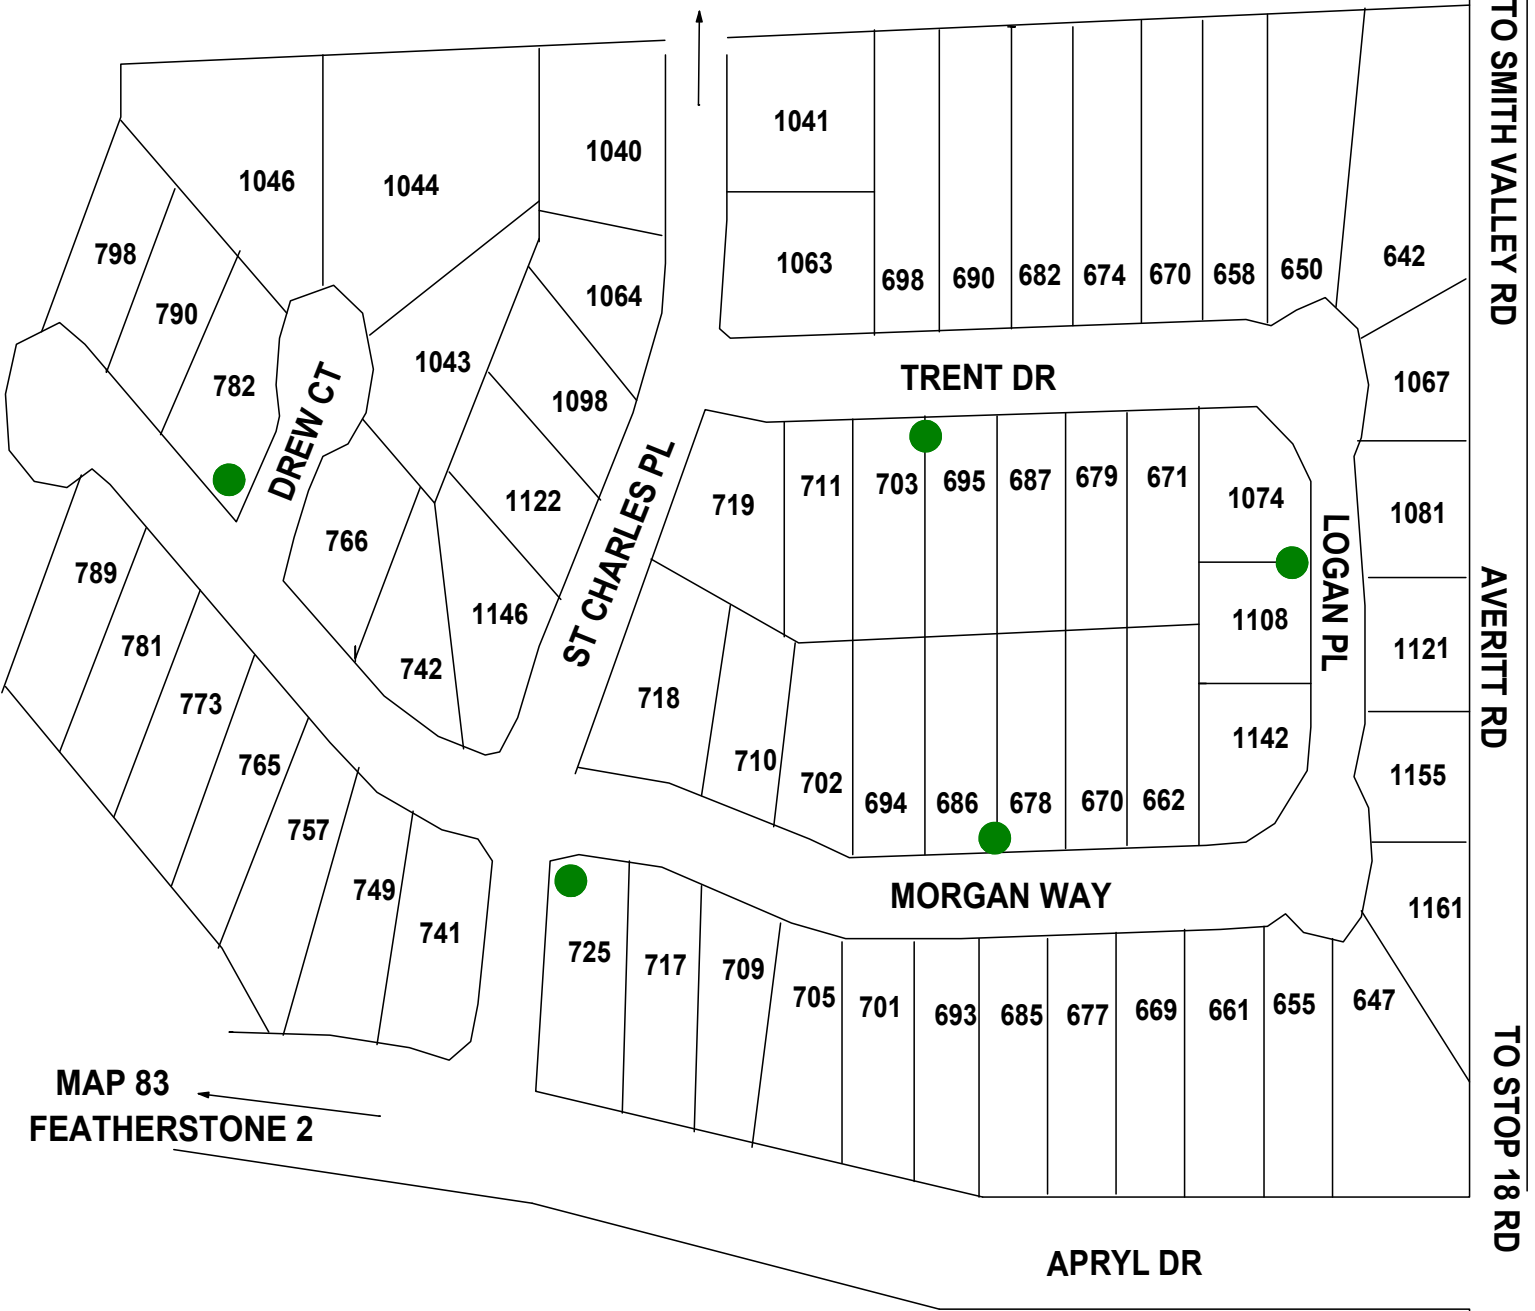

GREENWOOD FIRE DEPARTMENT

FEATHERSTONE 1

70

Updated 10.31.2014

MAP 54
ASHTON PARKE

MAP 83
FEATHERSTONE 2

TO SMITH VALLEY RD

AVERTT RD

TO STOP 18 RD