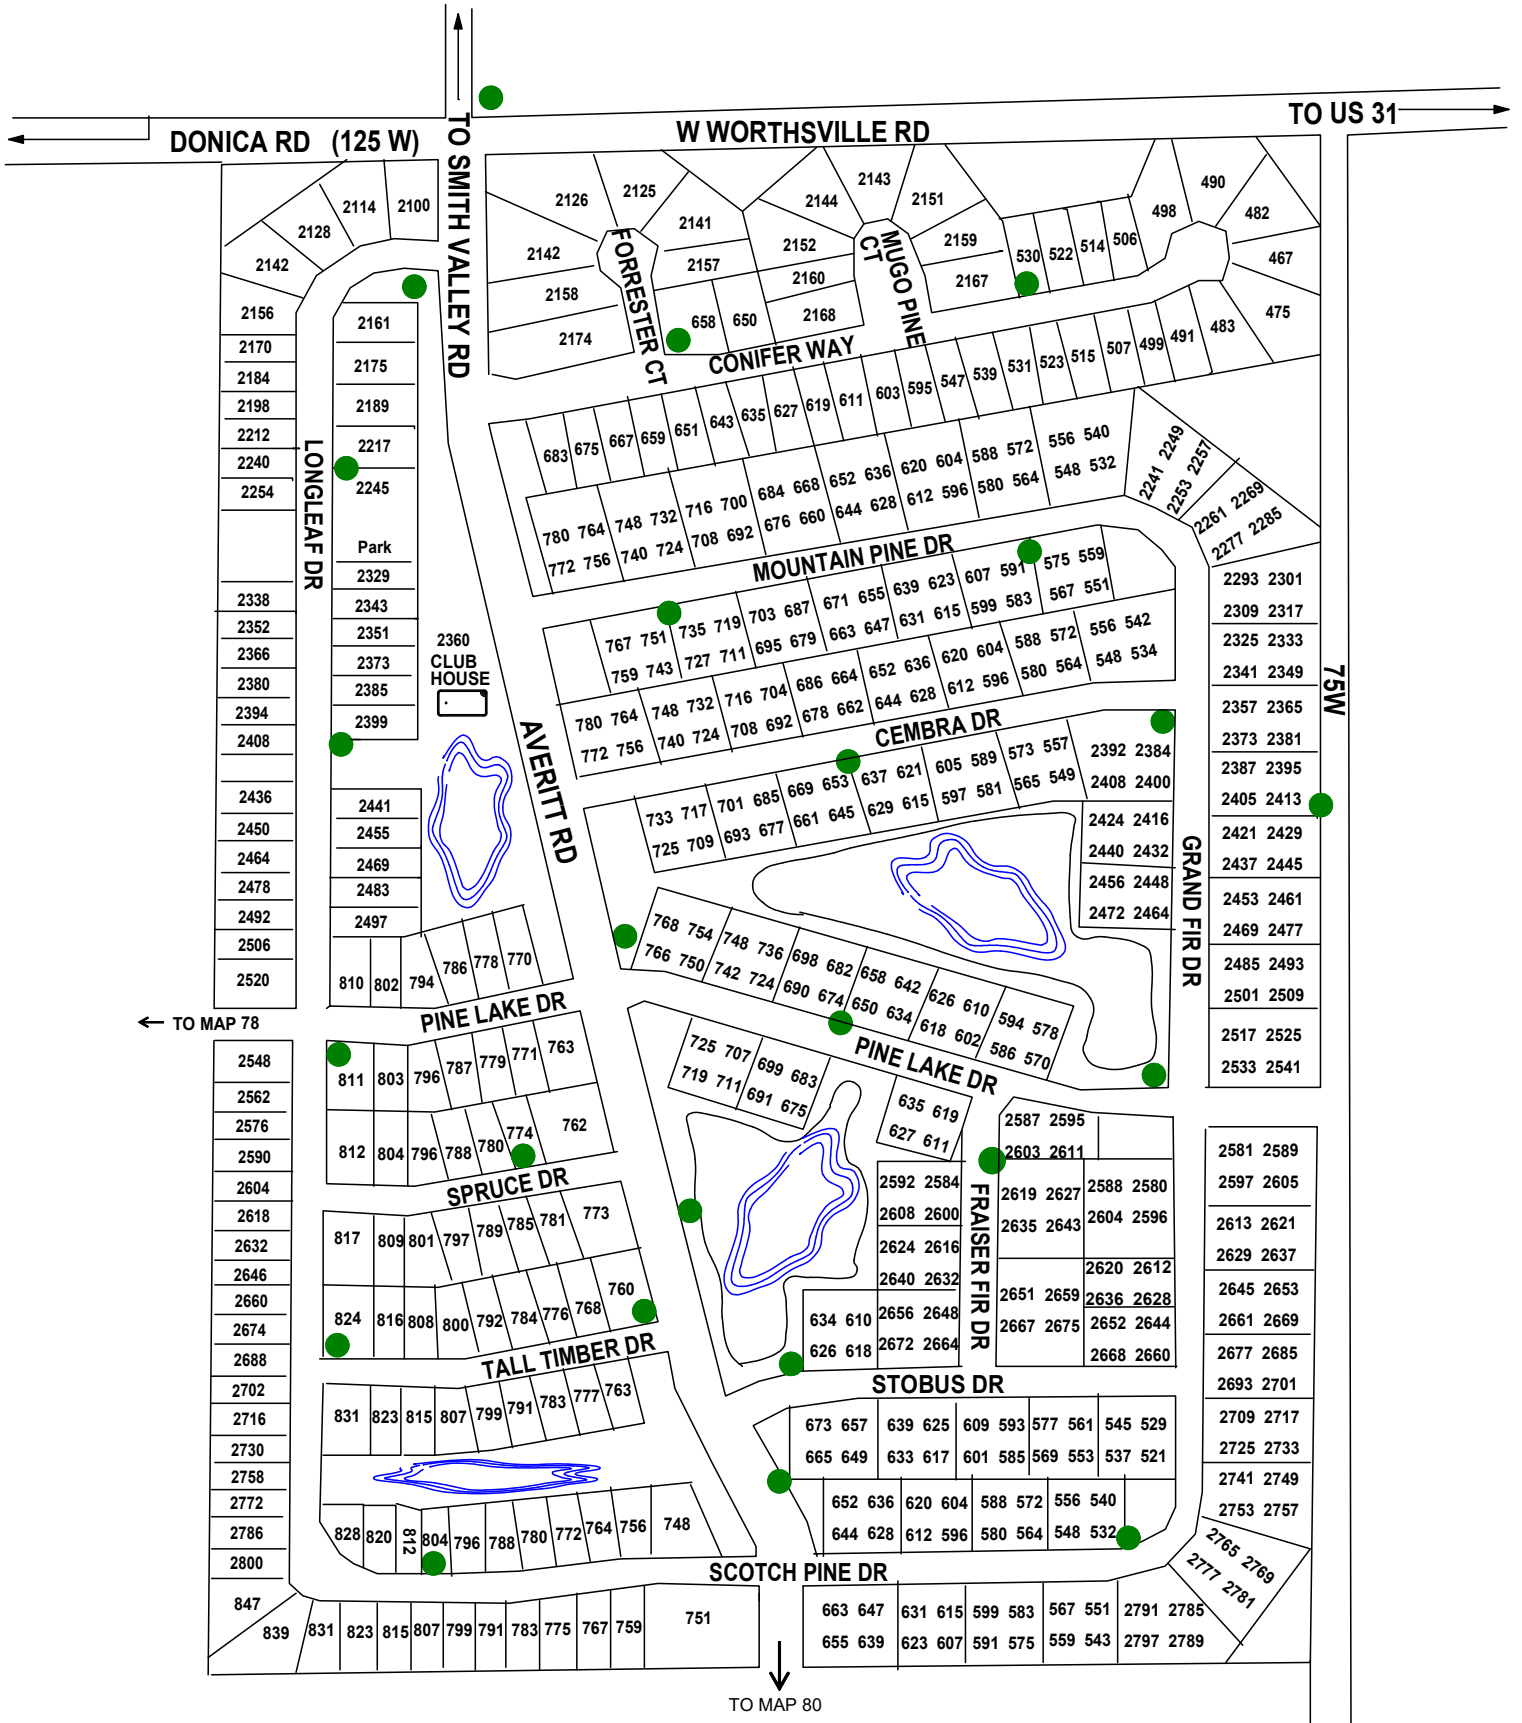

# GREENWOOD FIRE DEPARTMENT

68

## PINES VILLAGE PINES

Updated 10.28.2014

← TO MAP 78

↓ TO MAP 80